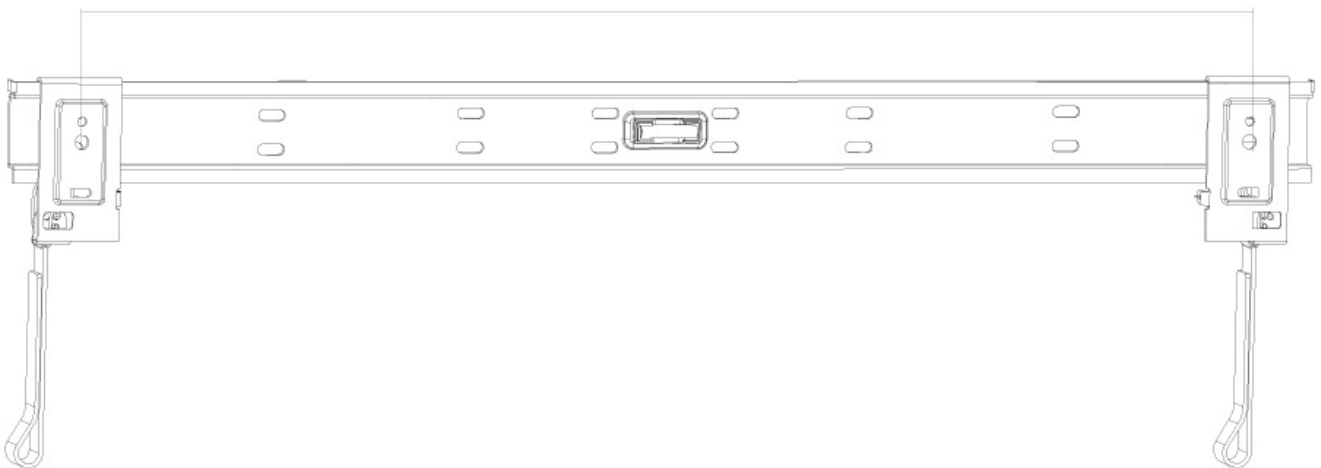

FUNCTIONALITY

Type	Fixed
Adjustment type	None

INFORMATION

Color	Black
Main material	Steel
Warranty	5 year
EAN code	8717371442569

*Please note: The inch sizes stated are just an indication, combined with the weight and VESA sizes. The maximum weight and VESA size are absolute restrictions for the products and should not be exceeded.

Neomounts

Neomounts

Neomounts by Newstar TV/Monitor Ultrathin Wall Mount (fixed) for 32"-60" Screen - Black

The Neomounts by Newstar wall mount, model PLASMA-W860 is a fixed wall mount for flat screens up to 60" (152 cm). This mount is a great choice when you want the ultimate viewing flexibility with your flat screen. Depth of this mount is 1,5 to 3 centimetres.

Neomounts by Newstar PLASMA-W860 is suitable for screens up to 60" (152 cm). The weight capacity of this product is 50 kg each screen. The wall mount is suitable for screens that meet VESA hole pattern 200x200 to 600x600mm. Different hole patterns can be covered using Neomounts by Newstar VESA adapter plates.

Create a clean design ambiance for your flat screen TV in the living room, bedroom or home cinema.

All installation material is included with the product.

PLASMA-W860

NEOMOUNTS BY NEWSTAR TV WALL MOUNT

min100mm - max600mm