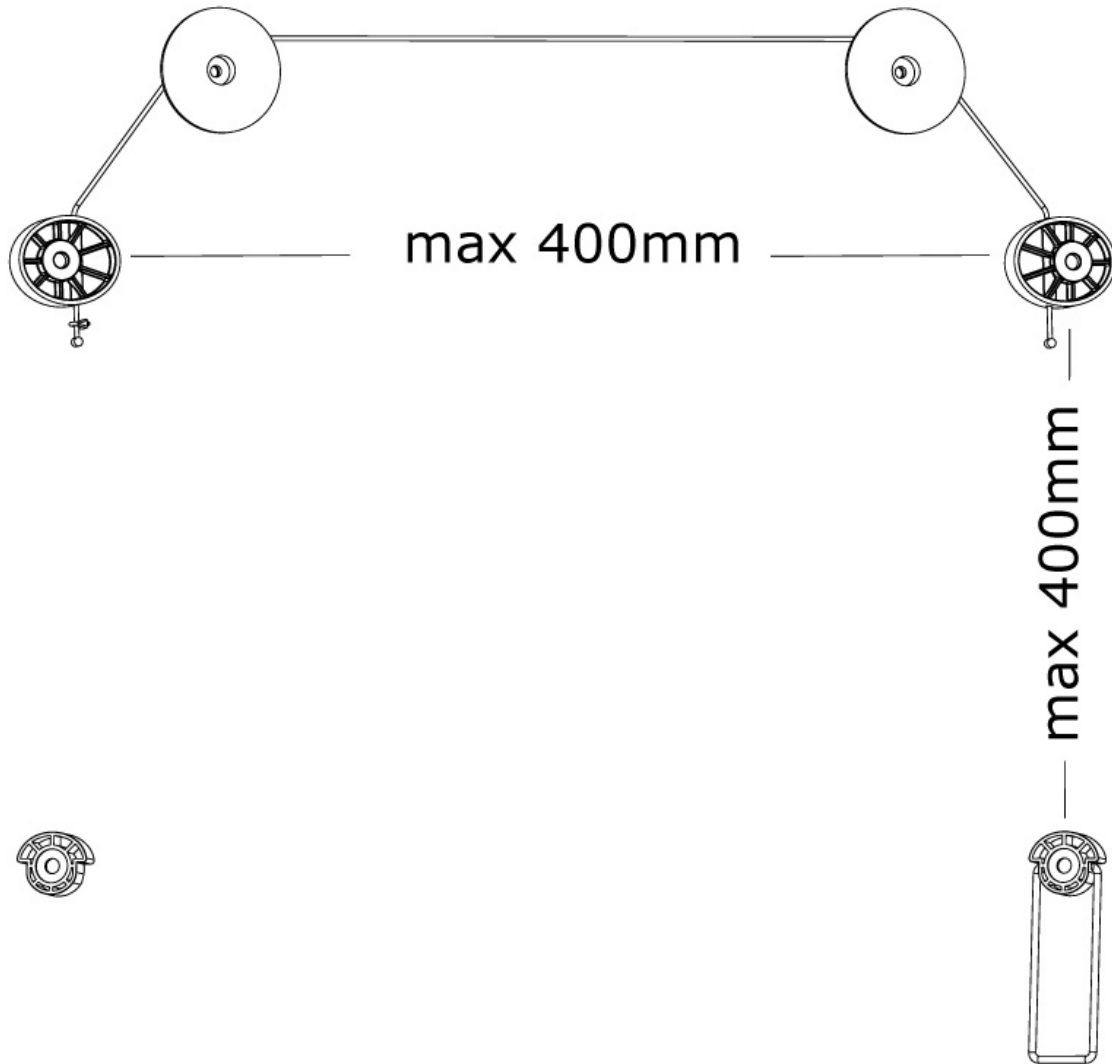

PLASMA-W800

NEOMOUNTS BY NEWSTAR TV WALL MOUNT

Neomounts