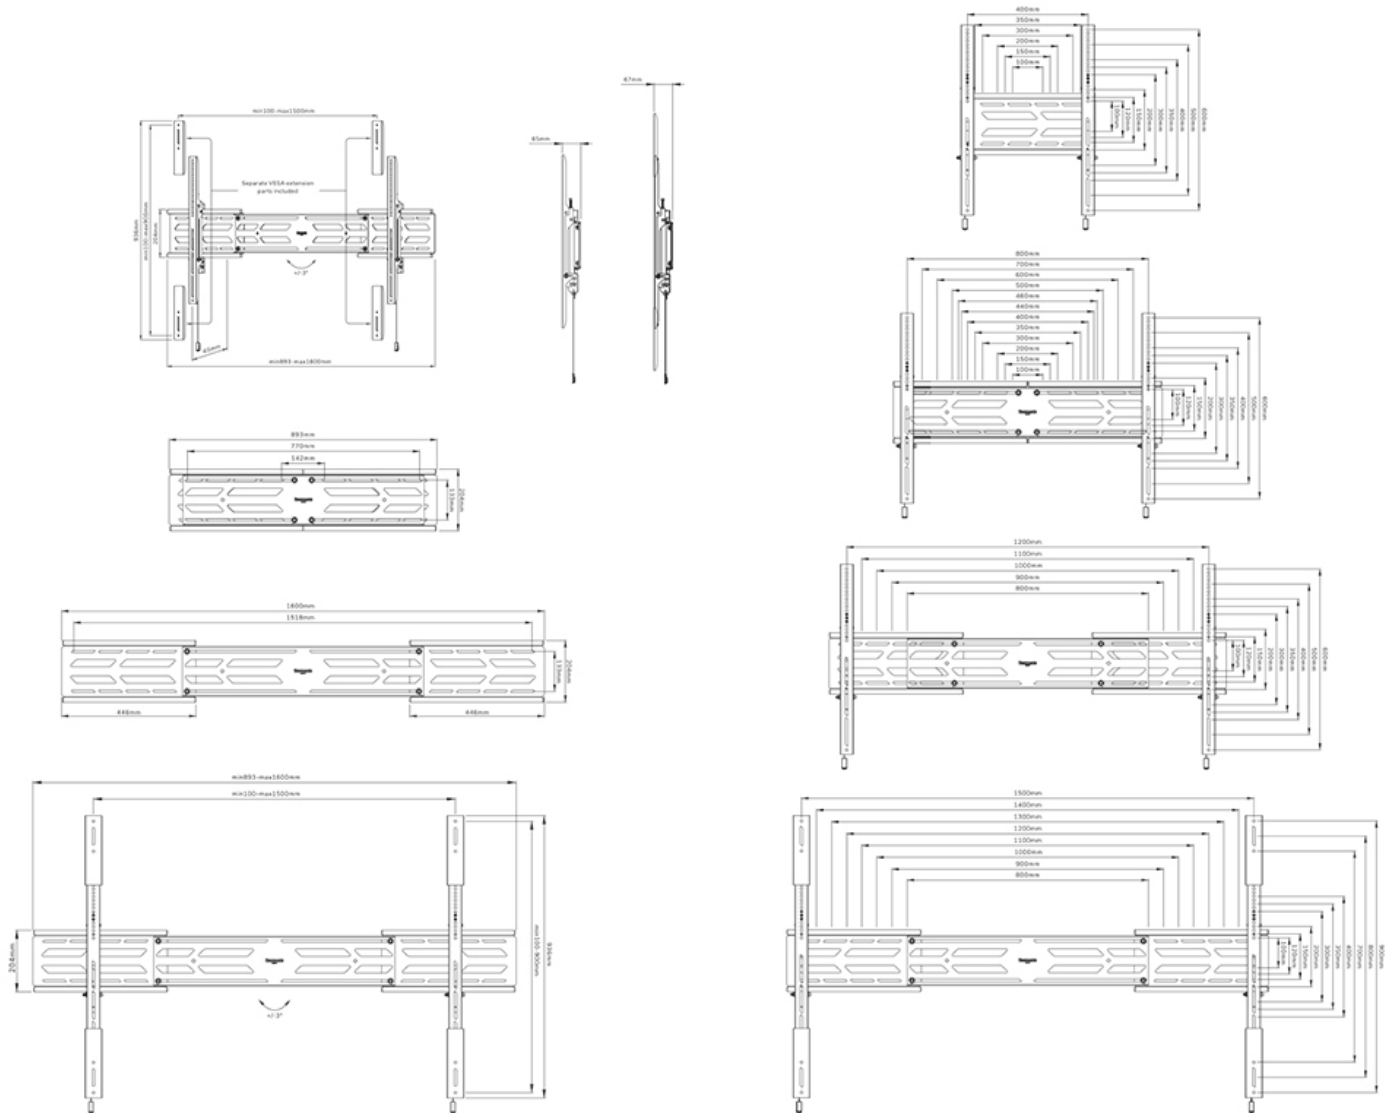

WL30S-950BL19

NEOMOUNTS SELECT HEAVY DUTY TV WALL

Neomounts