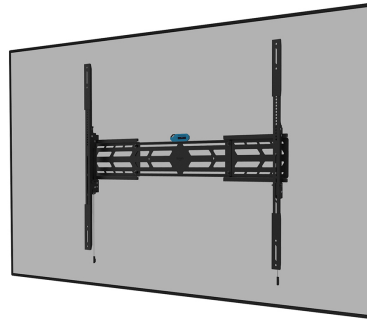

WL30S-950BL19

NEOMOUNTS SELECT HEAVY DUTY TV WALL

SPECIFICATIONS

GENERAL

Min. screen size*	55 inch
Max. screen size*	110 inch
Max. weight	160 kg (per screen)
Screens	1
VESA minimum	100x100
VESA maximum	1500x900
Distance to wall	6,7 cm

FUNCTIONALITY

Type	Fixed
Height adjustment	0-2 cm
Width adjustment	89,3-160 cm
Rotate (degrees)	+3°, -3°
Height	93,6 cm
Width	160 cm
Depth	6,7 cm
Adjustment type	Micro adjustment
Lockable	Lockable - Lock included

Neomounts

Neomounts

Neomounts Select WL30S-950BL19 fixed wall mount for 55-110" screens - Black

The Neomounts Select WL30S-950BL19 is a fixed heavy-duty wall mount for flat screens up to 110" with a maximum weight capacity of 160 kg. It is possible to install the screen in both portrait and landscape orientation. The mount features individual height adjustable brackets and level adjustment is available for the perfect installation.

The WL30S-950BL19 has a depth of 6,5 cm and is, thanks to the included vertical extension brackets, suitable for screens that meet VESA hole pattern 100x100 to 1500x900 mm. Due to the unique extendable design, the mount can be adjusted to a wide range of screens dimensions; from 55" up to 110". It is possible to lock the mount using a padlock (not included).