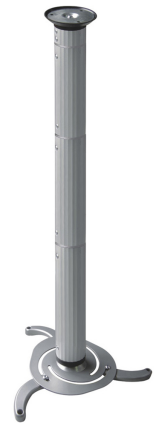

BEAMER-C200

SPECIFICATIONS

GENERAL

Min. weight	0 kg (per screen)
Max. weight	15 kg (per screen)

FUNCTIONALITY

Type	Full motion Tilt Swivel
Height adjustment	13-106 cm
Tilt (degrees)	+15°, -15°
Swivel (degrees)	360°
Adjustment type	Manual

NEOMOUNTS PROJECTOR CEILING MOUNT

Neomounts

Neomounts

Neomounts Universal Projector Ceiling Mount, Height Adjustable (13-106cm) - Silver

The Neomounts projector ceiling mount, model BEAMER-C200 is a universal tilt-, swivel and/or rotatable ceiling mount for projectors up to 15 kilograms. This mount is a great choice for an optimal viewing experience. This versatile, ready to install mount, offers the convenience of installation to the ceiling without the need of additional accessories.

Neomounts versatile tilt (15°), rotate and/or swivel (360°) technology allows the mount to change to any viewing angle to fully benefit from the capabilities of the projector. The mount is height adjustable from 13 to 106 centimetres. An innovative management conceals and routes cables from ceiling to projector. Hide your cables to keep the installation nice and tidy.

Neomounts BEAMER-C200 has two pivot points and is suitable for most projectors. The weight capacity of this product is 15 kilograms. This universal ceiling mount is easy to install and suitable for projectors using the mounting holes on the bottom side of the projector. The legs included with this mount, cover most projector hole patterns. The quick release function of the bracket offers safe storage of expensive projectors which results in decrease of theft.