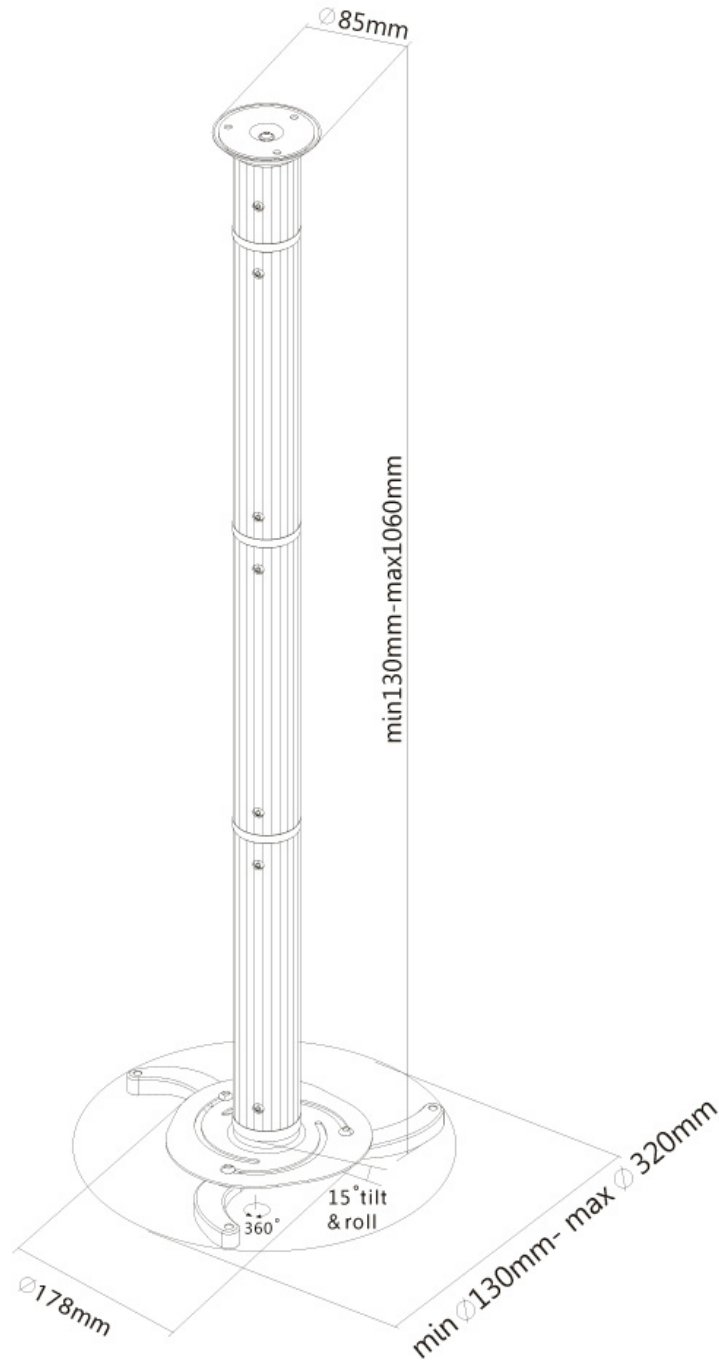

BEAMER-C200

NEOMOUNTS PROJECTOR CEILING MOUNT

Neomounts