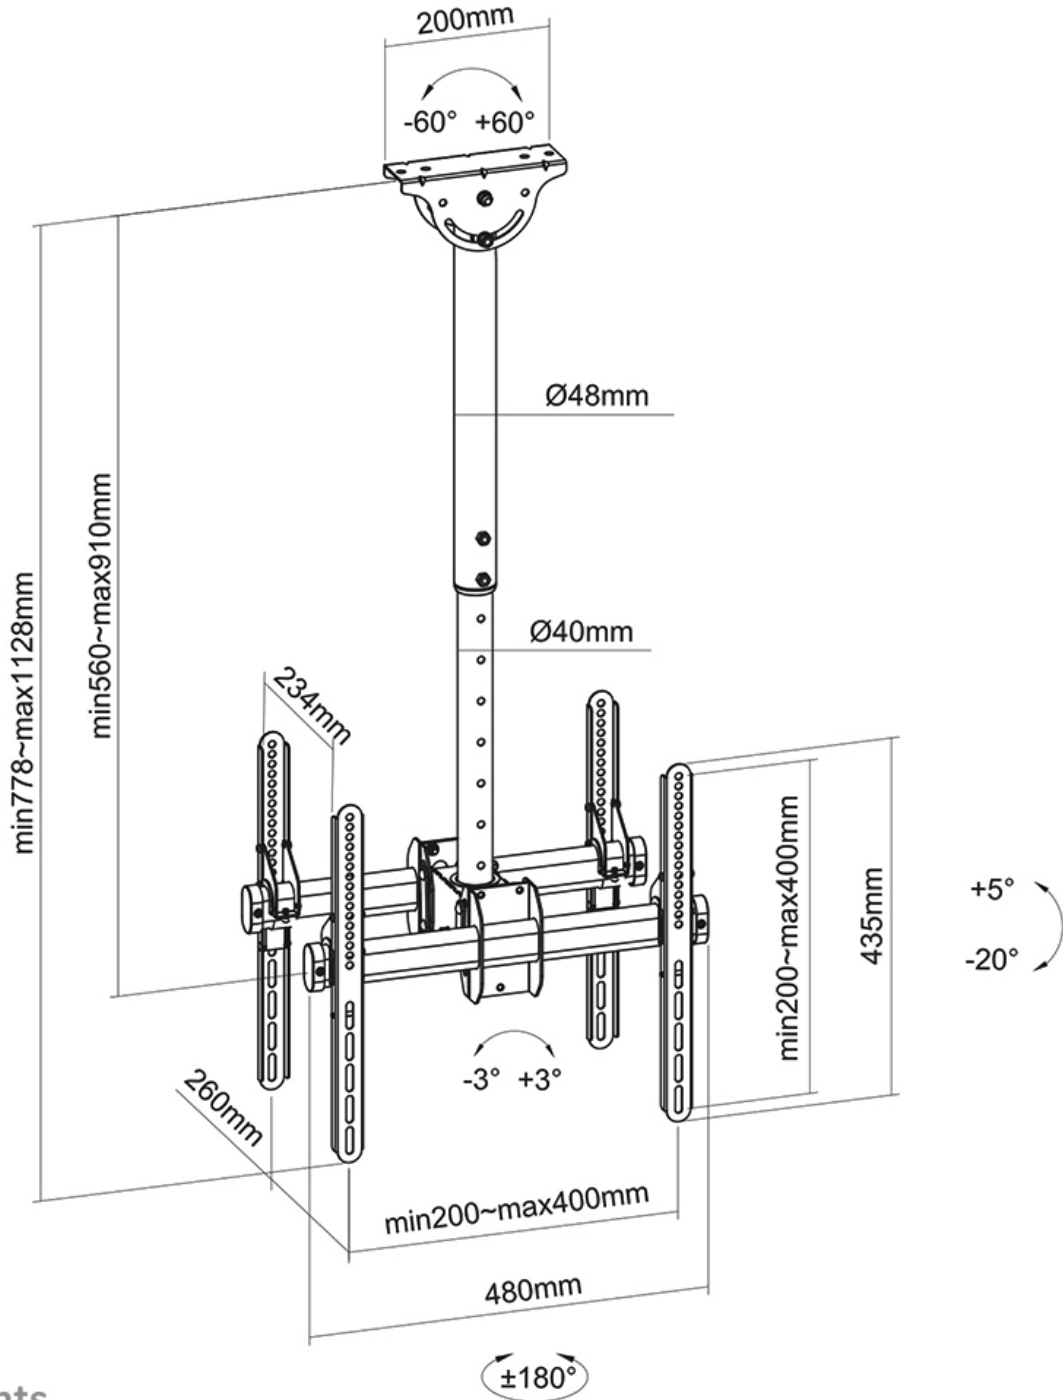

NM-C440DBLACK

NEOMOUNTS SELECT MONITOR CEILING

Neomounts