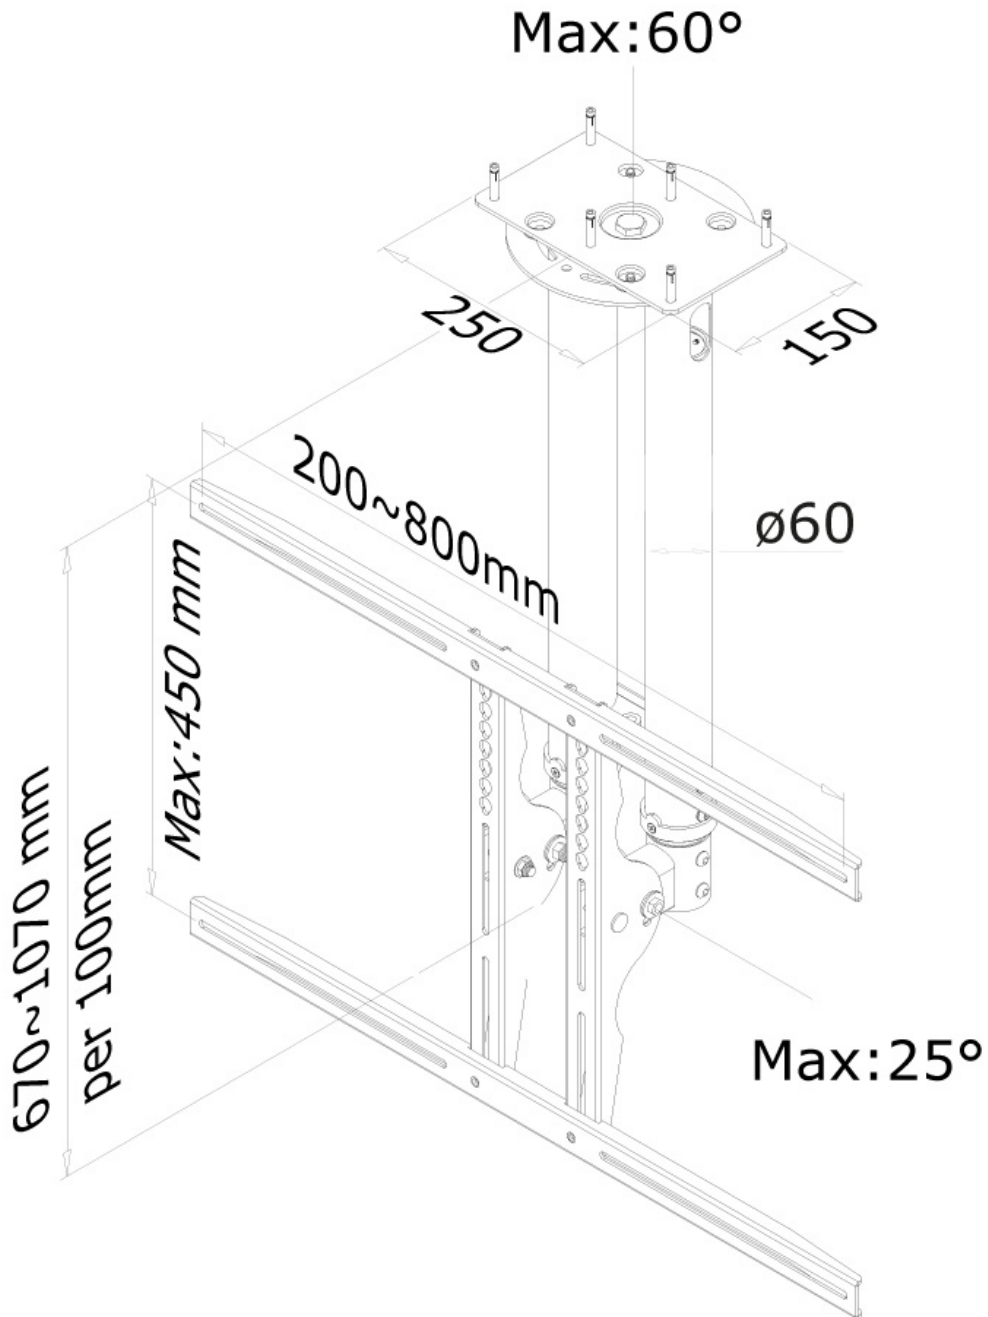

PLASMA-C100

NEOMOUNTS BY NEWSTAR MONITOR CEILING

Neomounts