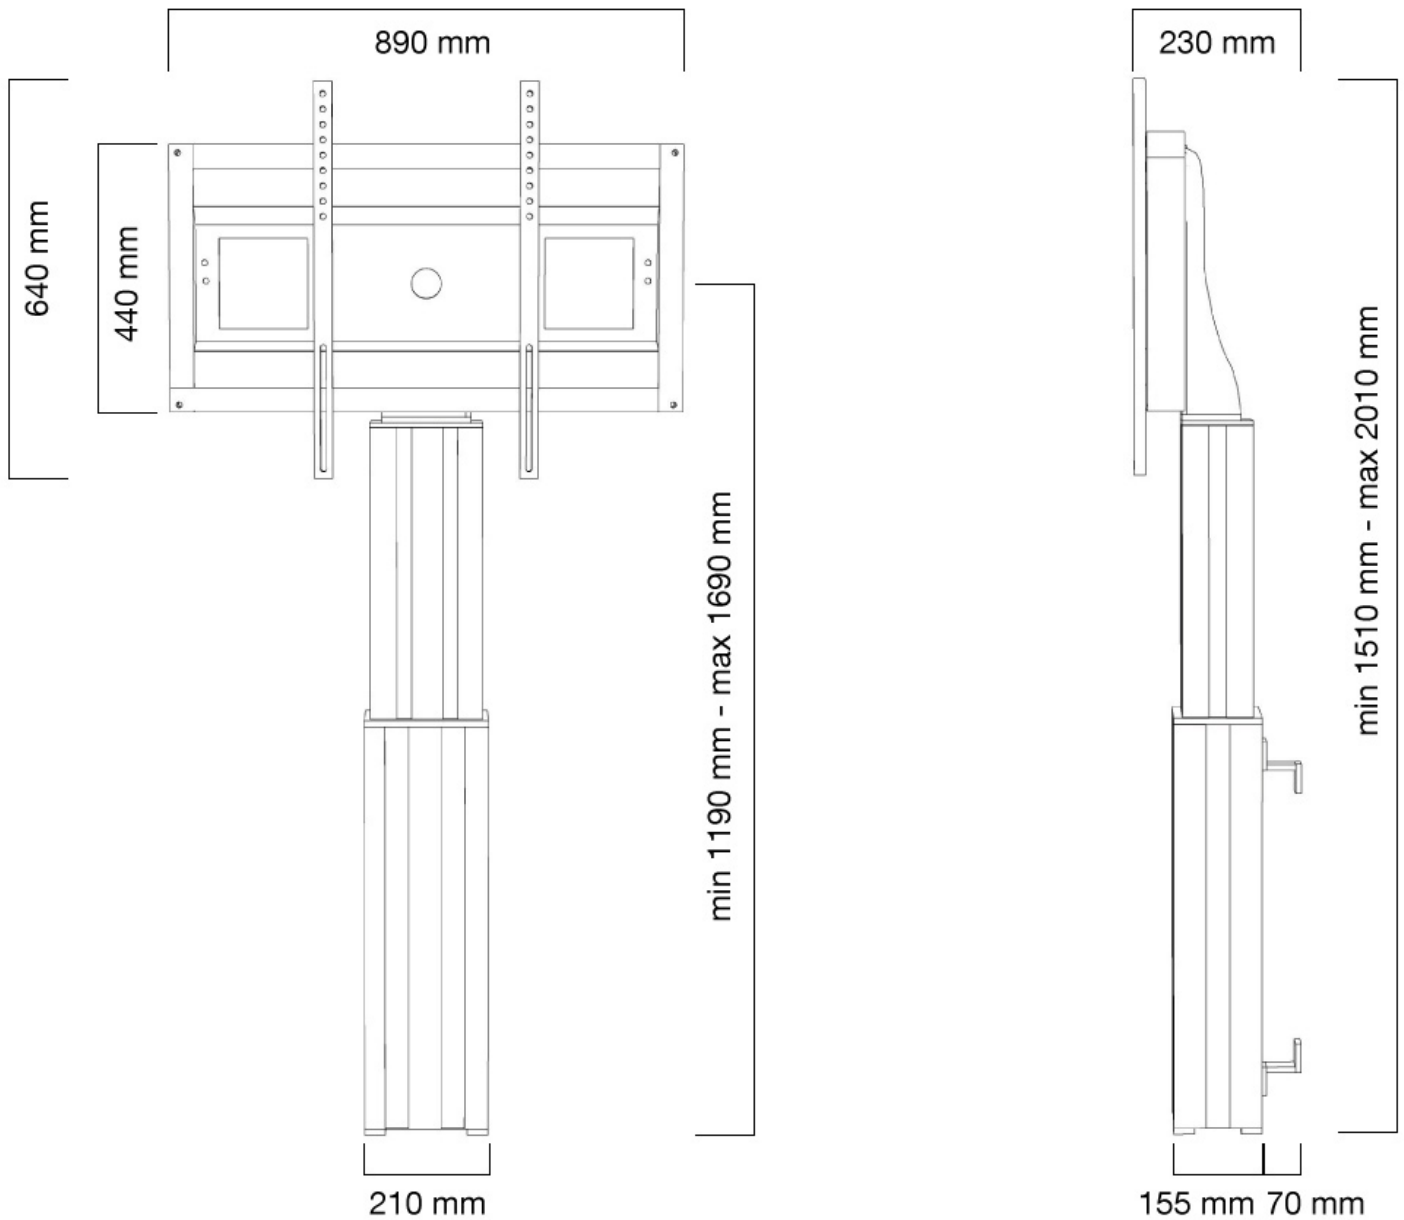

NEOMOUNTS BY NEWSTAR MOTORISED WALL

Neomounts