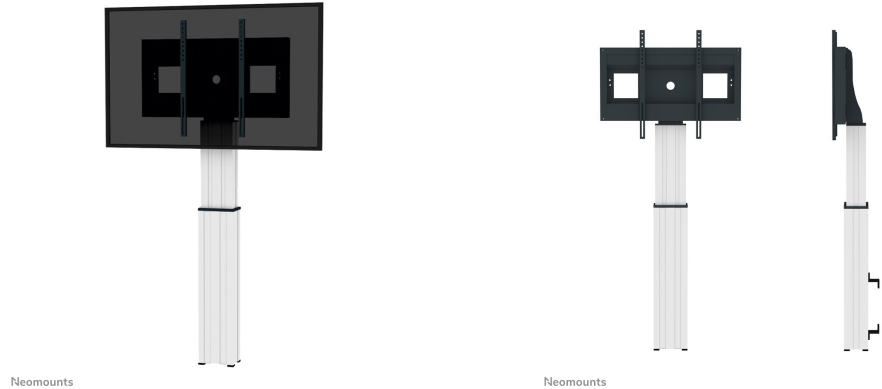

NEOMOUNTS BY NEWSTAR MOTORISED WALL

SPECIFICATIONS

GENERAL

Min. screen size*	42 inch
Max. screen size*	100 inch
Min. weight	0 kg (per screen)
Max. weight	150 kg (per screen)
Screens	1
VESA minimum	200x200 mm
VESA maximum	800x600 mm

FUNCTIONALITY

Type	Fixed
Height adjustment	119-169 cm
Width adjustment	89 cm
Adjustment type	Motorised
Lockable	Lockable - Lock not included

INFORMATION

Color	Silver
Main material	Steel
Warranty	5 year
EAN code	8717371445881

Neomounts by Newstar Motorised TV/LFD Wall Mount for 42"-100" screen, Height Adjustable - Silver

With the Neomounts by Newstar PLASMA-W2500SILVER automatic height adjustable floor stand you place a large format flat screen on the floor and anchor it to the wall with the included wall mounts (7 cm distance). Get optimal positioning for both standing and seated audiences, in any application, in any part of your location. Perfect to use in a class room, boardroom, presentation room or public entrance.

The PLASMA-W2500SILVER is suited for screens between 42" - 100" and has a load capacity of 150 kg. The mount is suitable for screens with a VESA hole pattern of 200x200 to 800x600 mm.

The mobile electric floor lift is automatically height adjustable over a height of 50 cm with a remote control. From the floor to the center the distance of the screen is variable from 119-169 cm. The position can be perfectly leveled with four adjustable feet under the central column.