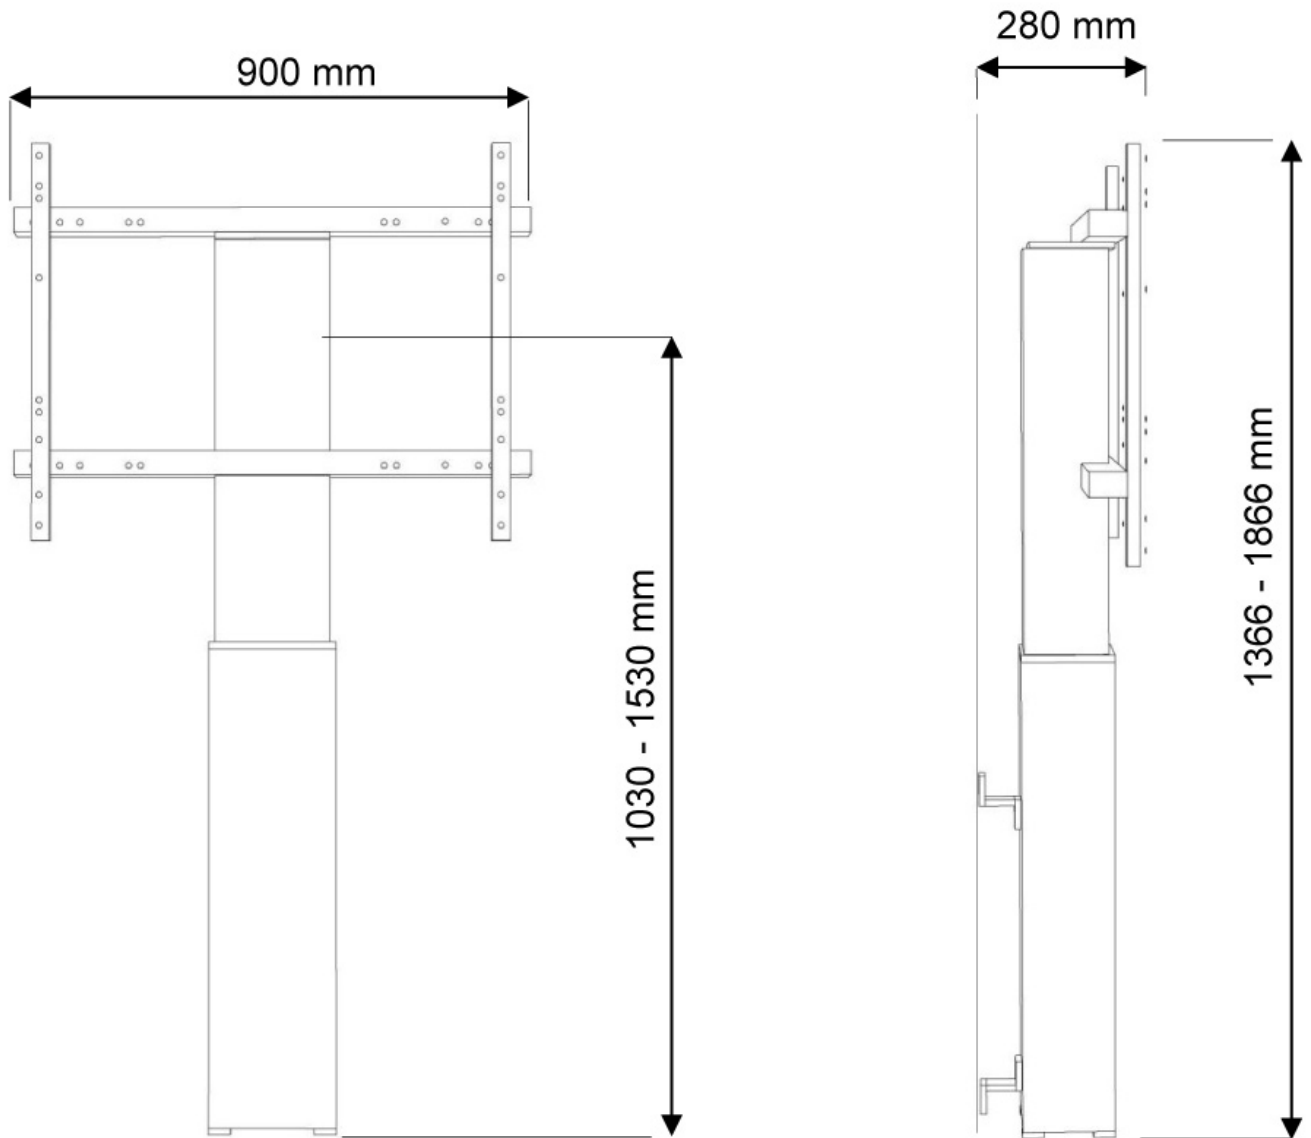

NEOMOUNTS BY NEWSTAR MOTORISED WALL

Neomounts