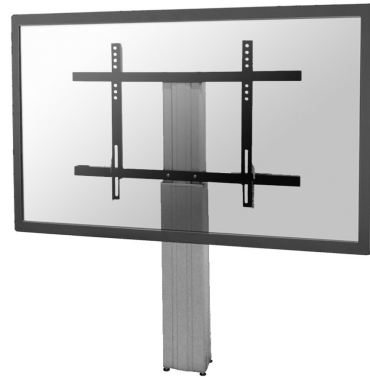

NEOMOUNTS BY NEWSTAR MOTORISED WALL

SPECIFICATIONS

GENERAL

Min. screen size*	42 inch
Max. screen size*	100 inch
Min. weight	0 kg (per screen)
Max. weight	130 kg (per screen)
Screens	1
VESA minimum	200x200 mm
VESA maximum	800x600 mm

FUNCTIONALITY

Type	Fixed
Height adjustment	105-155 cm
Width adjustment	90 cm
Adjustment type	Motorised
Lockable	Lockable - Lock not included

INFORMATION

Color	Silver
Main material	Steel
Warranty	5 year
EAN code	8717371446154

Neomounts

Neomounts

Neomounts by Newstar Motorised TV/LFD Wall Mount for 42"-100" screen, Height Adjustable - Silver

With the Neomounts by Newstar PLASMA-W2250SILVER automatic height adjustable floor stand you place a large format flat screen on the floor and anchor it to the wall with the included wall mounts (7 cm distance). Get optimal positioning for both standing and seated audiences, in any application, in any part of your location. Perfect to use in a class room, boardroom, presentation room or public entrance.

The PLASMA-W2250SILVER is suited for screens between 42"-100" and has a load capacity of 130 kg. The mount is suitable for screens with a VESA hole pattern of 200x200 to 800x600 mm.

The mobile electric floor lift is automatically height adjustable over a height of 50 cm with a remote control. From the floor to the center the distance of the screen is variable from 105-155 cm. The position can be perfectly leveled with four adjustable feet under the central column.