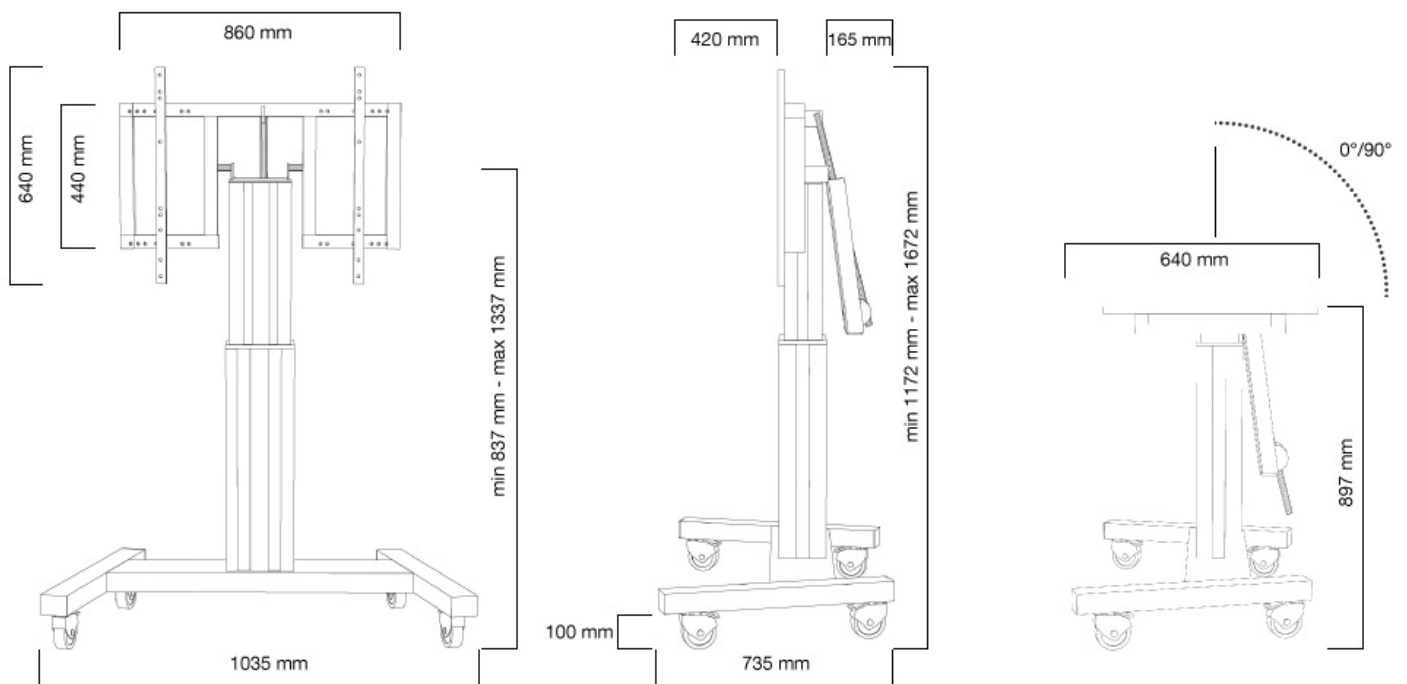

NEOMOUNTS BY NEWSTAR MOTORISED

Neomounts