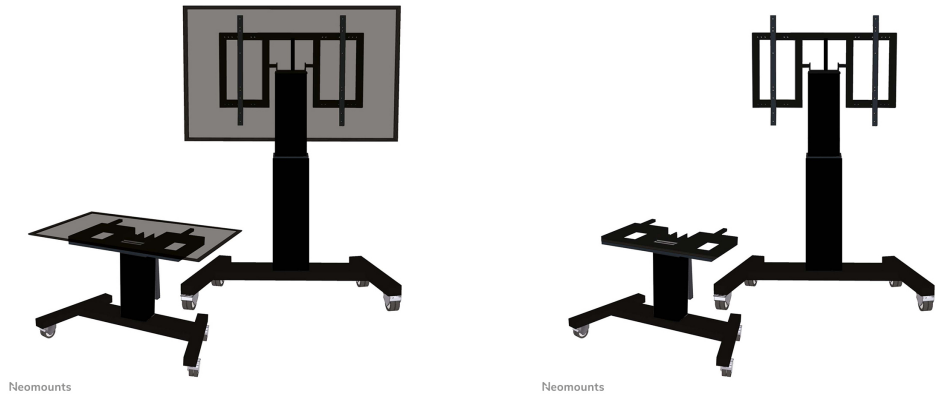

FUNCTIONALITY

Type	Tilt
Height adjustment	89-139 cm
Width adjustment	104 cm
Depth adjustment	74 cm
Tilt (degrees)	90°
Adjustment type	Motorised
Lockable	Lockable - Padlock not included

INFORMATION

Color	Black
Main material	Steel
Warranty	5 year
EAN code	8717371445973

Neomounts by Newstar Mobile Motorised TV/LFD Trolley for 42"-100" screen, with tabletop tilt function, Height Adjustable - Black

With the Neomounts by Newstar PLASMA-M2500TBBLACK automatic height adjustable floor stand you place a large format flat screen on the floor. Get optimal positioning for both standing and seated audiences, in any application, in any part of your location. Perfect to use in a class room, boardroom, presentation room or public entrance.

The PLASMA-M2500TBBLACK has a 90 degree tilt function with allows the (touch)screen to be used in table-top mode. The stand is suited for screens between 42" - 100" and has a load capacity of 150 kg. The trolley is suitable for screens with a VESA hole pattern of 400x200 to 800x600 mm. Cables can be guided at the back of the mount.

Easily roll this cart over doorways and thresholds with to the high quality wheels. The mobile electric floor lift is automatically height adjustable over a height of 50 cm with a remote control. From the floor to the center the distance of the screen is variable from 89 cm to 139 cm (vertical) and from 95 cm to 145 cm (horizontal). The trolley features four solid castor wheels, of which the two front wheels are equipped with a brake.