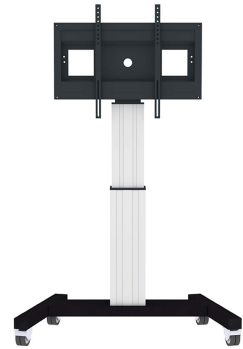

FUNCTIONALITY

Height adjustment	111-161 cm
Width adjustment	104 cm
Depth adjustment	74 cm
Adjustment type	Motorised
Lockable	Lockable - Padlock not included

INFORMATION

Color	Silver
Main material	Steel
Warranty	5 year
EAN code	8717371445928

Neomounts

Neomounts

Neomounts by Newstar Mobile Motorised TV/LFD Trolley for 42"-100" screen, Height Adjustable - Silver

With the Neomounts by Newstar PLASMA-M2500SILVER automatic height adjustable floor stand you place a large format flat screen on the floor. Get optimal positioning for both standing and seated audiences, in any application, in any part of your location. Perfect to use in a class room, boardroom, presentation room or public entrance.

The PLASMA-M2500SILVER is suited for screens between 42" - 100" and has a load capacity of 150 kg. The trolley is suitable for screens with a VESA hole pattern of 200x200, 200x400, 400x400, 400x600 to 600x800 mm. Behind the screen is a 6 cm deep space available to mount a media player or mini-computer. Cables can be guided at the back of the mount.

Easily roll this cart over doorways and thresholds with to the high quality wheels. The mobile electric floor lift is automatically height adjustable over a height of 50 cm with a remote control. From the floor to the center the distance of the screen is variable from 111 cm to 161 cm. The trolley features four solid castor wheels, of which the two front wheels are equipped with a brake.