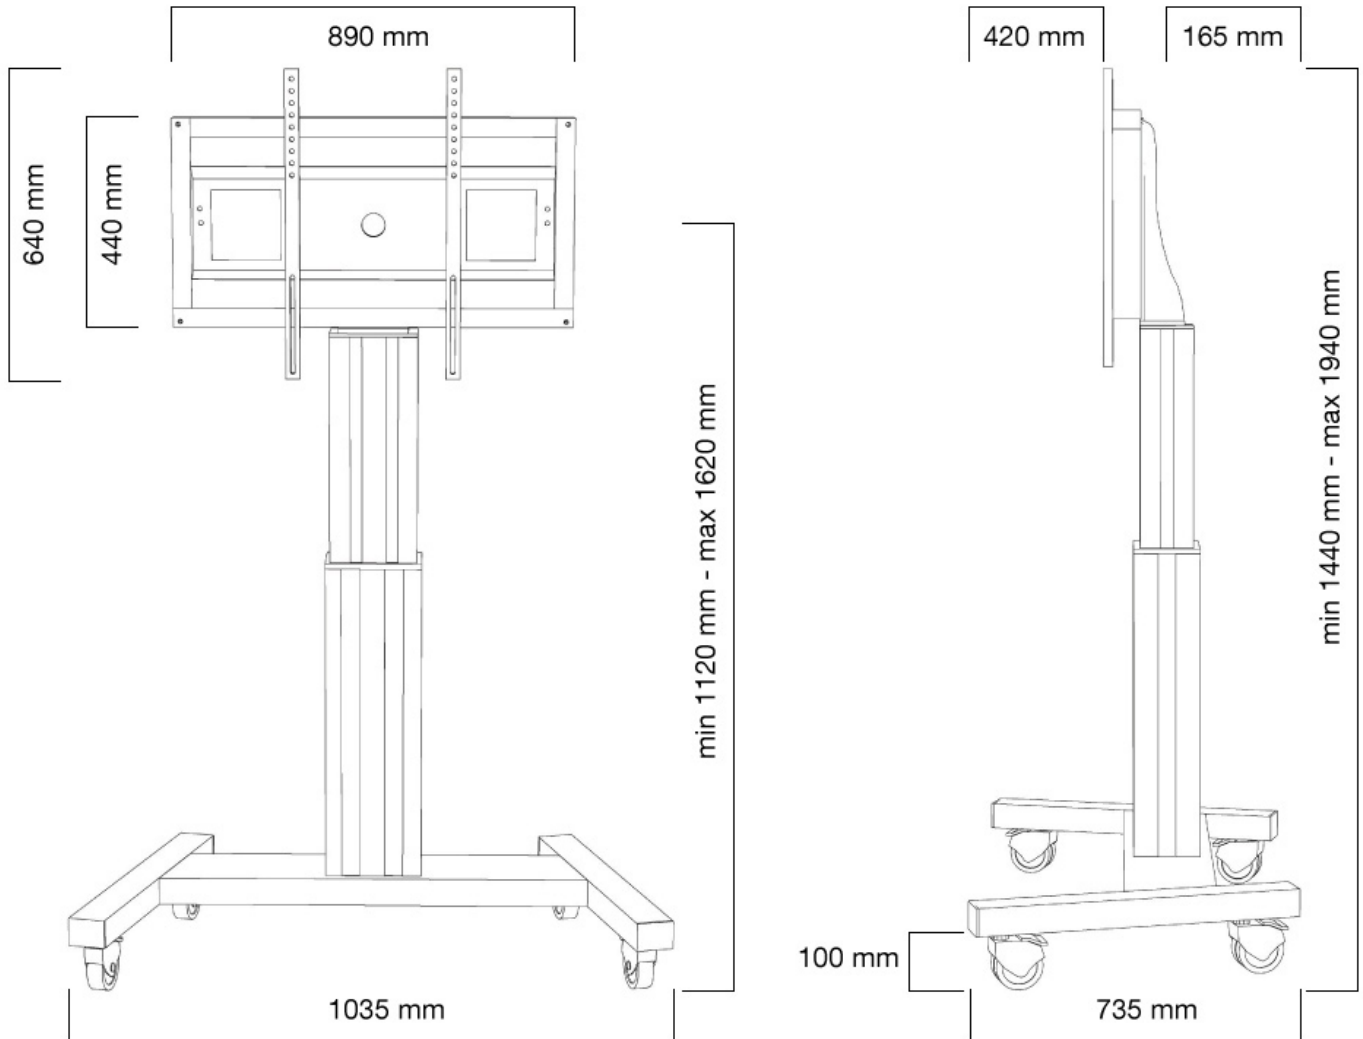

PLASMA-M2500SILVER NEOMOUNTS BY NEWSTAR MOTORISED

Neomounts