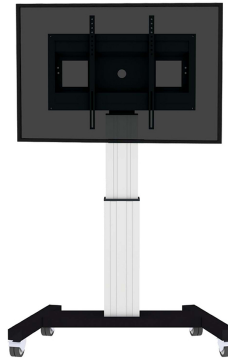

FUNCTIONALITY

Height adjustment	111-161 cm
Width adjustment	104 cm
Depth adjustment	74 cm
Adjustment type	Motorised
Lockable	Lockable - Padlock not included

INFORMATION

Color	Silver
Main material	Steel
Warranty	5 year
EAN code	8717371445928

Neomounts

Neomounts

Neomounts by Newstar Mobile Motorised TV/LFD Trolley for 42"-100" screen, Height Adjustable - Silver

With the Neomounts by Newstar PLASMA-M2500SILVER automatic height adjustable floor stand you place a large format flat screen on the floor. Get optimal positioning for both standing and seated audiences, in any application, in any part of your location. Perfect to use in a class room, boardroom, presentation room or public entrance.

The PLASMA-M2500SILVER is suited for screens between 42" - 100" and has a load capacity of 150 kg. The trolley is suitable for screens with a VESA hole pattern of 200x200, 200x400, 400x400, 400x600 to 600x800 mm. Behind the screen is a 6 cm deep space available to mount a media player or mini-computer. Cables can be guided at the back of the mount.

Easily roll this cart over doorways and thresholds with to the high quality wheels. The mobile electric floor lift is automatically height adjustable over a height of 50 cm with a remote control. From the floor to the center the distance of the screen is variable from 111 cm to 161 cm. The trolley features four solid castor wheels, of which the two front wheels are equipped with a brake.