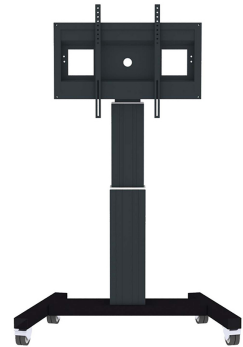

FUNCTIONALITY

Height adjustment	111-161 cm
Width adjustment	104 cm
Depth adjustment	74 cm
Adjustment type	Motorised
Lockable	Lockable - Padlock not included

INFORMATION

Color	Black
Main material	Steel
Warranty	5 year
EAN code	8717371445904

Neomounts

Neomounts

Neomounts by Newstar Mobile Motorised TV/LFD Trolley for 42"-100" screen, Height Adjustable - Black

With the Neomounts by Newstar PLASMA-M2500BLACK automatic height adjustable floor stand you place a large format flat screen on the floor. Get optimal positioning for both standing and seated audiences, in any application, in any part of your location. Perfect to use in a class room, boardroom, presentation room or public entrance.

The PLASMA-M2500BLACK is suited for screens between 42" - 100" and has a load capacity of 150 kg. The trolley is suitable for screens with a VESA hole pattern of 200x200, 200x400, 400x400, 400x600 to 600x800 mm. Behind the screen is a 6 cm deep space available to mount a media player or mini-computer. Cables can be guided at the back of the mount.

Easily roll this cart over doorways and thresholds with to the high quality wheels. The mobile electric floor lift is automatically height adjustable over a height of 50 cm with a remote control. From the floor to the center the distance of the screen is variable from 111 cm to 161 cm. The trolley features four solid castor wheels, of which the two front wheels are equipped with a brake.