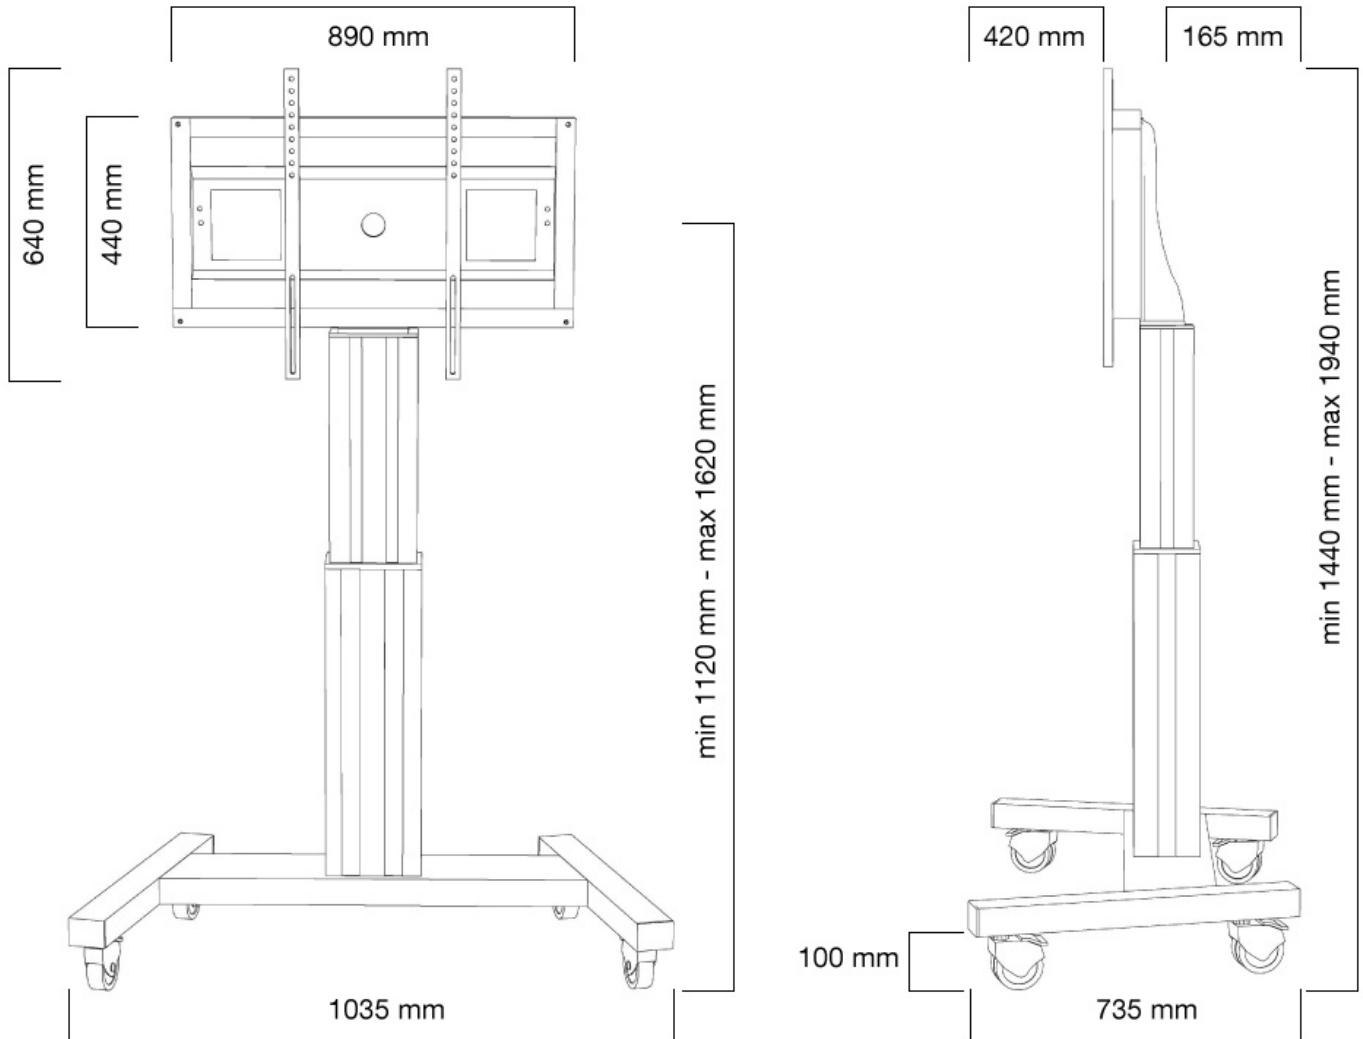

PLASMA-M2500BLACK NEOMOUNTS BY NEWSTAR MOTORISED

Neomounts