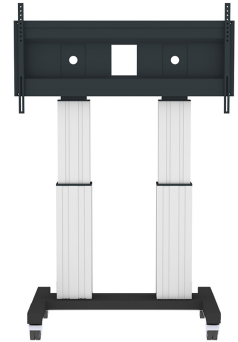

FUNCTIONALITY

Height adjustment	109-159 cm
Width adjustment	129 cm
Depth adjustment	72 cm
Adjustment type	Motorised
Lockable	Lockable - Padlock not included

INFORMATION

Color	Silver
Main material	Steel
Warranty	5 year
EAN code	8717371447526

Neomounts

Neomounts

Neomounts by Newstar Mobile Motorised TV/LFD Trolley for 70"-120" screen, Height Adjustable - Silver

With the Neomounts by Newstar PLASMA-M2600SILVER automatic height adjustable floor stand you place a large format flat screen on the floor. Get optimal positioning for both standing and seated audiences, in any application, in any part of your location. Perfect to use in a class room, boardroom, presentation room or public entrance.

The PLASMA-M2600SILVER is suited for screens between 70" - 120" and has a load capacity of 250 kg. The trolley is suitable for screens with a VESA hole pattern of 400x200 to 1200x600 mm. Behind the screen is a 6 cm deep space available to mount a media player or mini-computer. Cables can be guided at the back of the mount.

Easily roll this cart over doorways and thresholds with to the high quality wheels. The mobile electric floor lift is automatically height adjustable over a height of 50 cm. From the floor to the center the distance of the screen is variable from 131 cm to 181 cm.