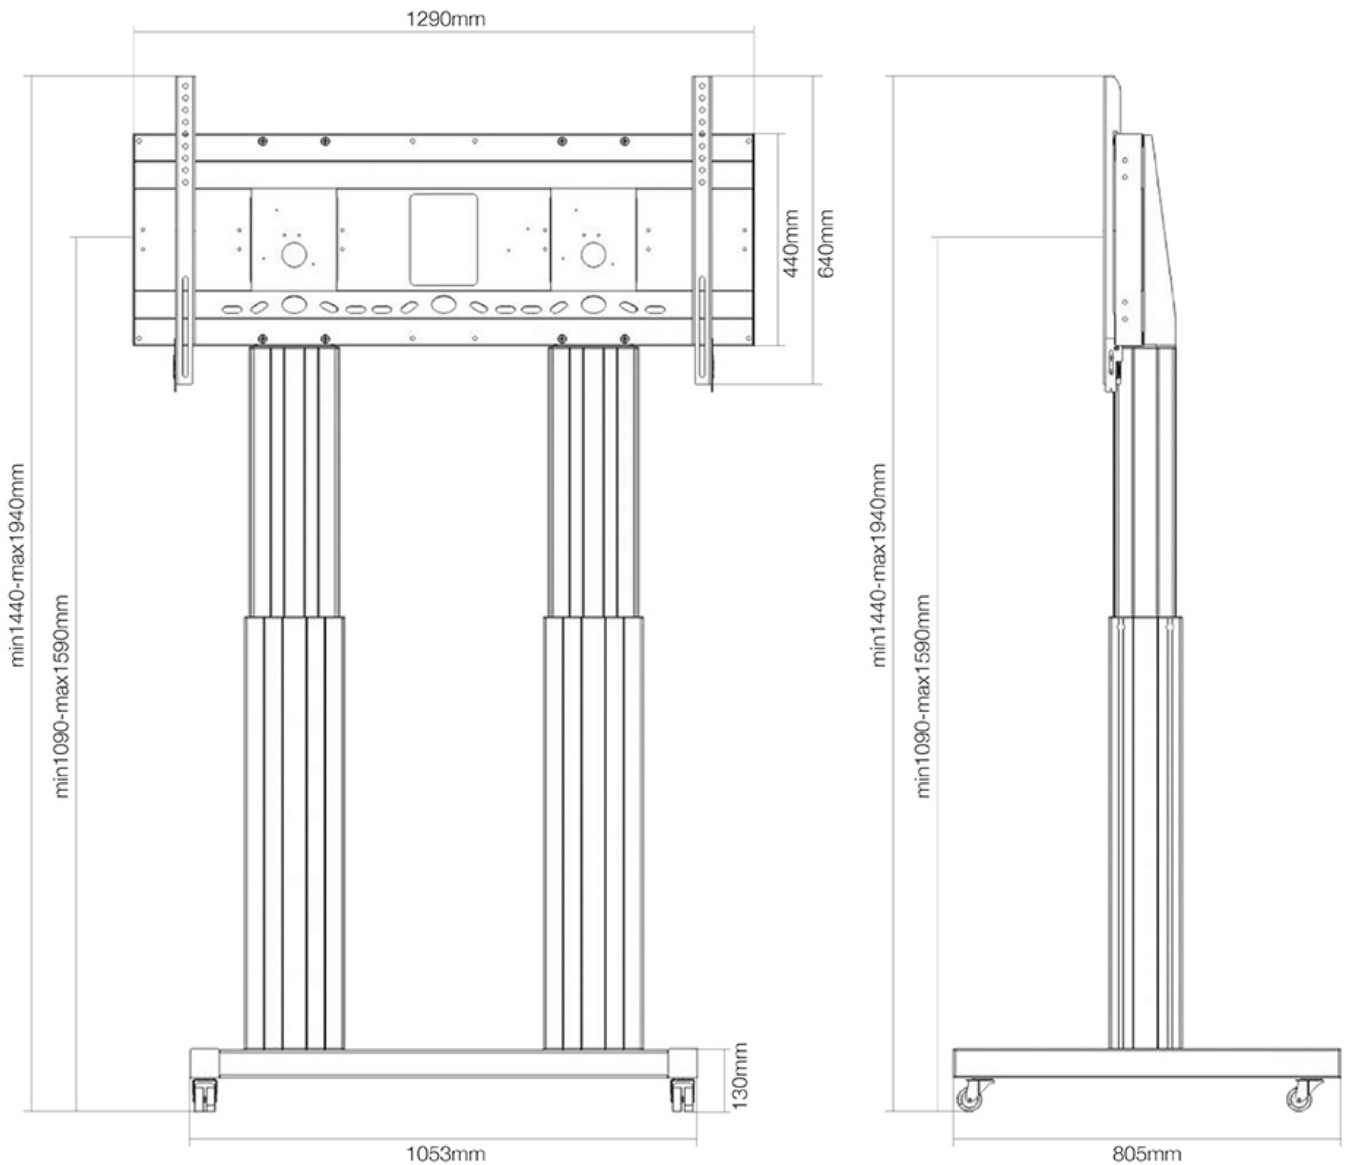

PLASMA-M2600SILVER NEOMOUNTS BY NEWSTAR MOTORISED

Neomounts