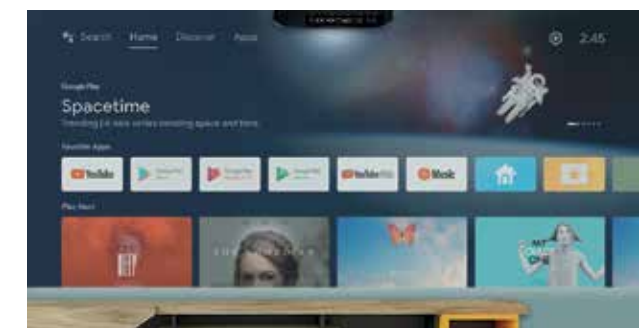

Google, Android, Google Play, YouTube and other marks are trademarks of Google LLC.

sound by YAMAHA

1. Android TV™, Google, Android, Google Play, YouTube and other marks are trademarks of Google LLC.
1. Casting optimised for selected services only. Streaming quality for other content may vary. Supported operating systems and devices: Android 2.3 and higher, iOS® 7 and higher, Windows® 7 and higher, Mac OS® 7 and higher, and Chrome OS (version 38 or higher).
  2. Google Search function is worldwide. Google Search cannot communicate the Smart solution with Google Home. Google Assistant is not available in certain languages and countries.
  3. 12 months or 1,000 hours, whichever comes first.
  4. 36 months or 3,000 hours, whichever comes first.
  5. Based on watching content for 5 hours every day with the projector on eco mode.
  6. 5 years or 12,000 hours, whichever comes first.
  7. Based on a film length of a 105 minutes when the projector is in eco mode.
  8. Does not apply to all models, please check specification.
  9. 4K Enhancement Technology shifts each pixel diagonally to double Full HD resolution. Resolution is Full HD in 3D Mode.
  10. 2001 to 2022, 500-lumen and above, excluding screenless TVs, Futuresource Consulting – Quarterly Projector Market Insights – Worldwide Analyzer CY22Q4.
  11. Colour brightness (colour light output) in brightest mode, measured by a third-party lab in accordance with IDMS 15.4. Colour brightness will vary depending on usage conditions. Top-selling Epson 3LCD projectors versus top-selling 1-chip DLP projectors based on NPD sales data for October 2019 through September 2020. For more information please visit www.epson.eu/CLO
  12. Gamut volume in brightest mode, measured by a third-party lab in 3D in the CIE L*a*b* coordinate space. Top-selling Epson 3LCD projectors versus top-selling 1-chip DLP projectors based on NPD sales data for May 2017 – September 2020.
  13. There is no official standard for Input Lag measurement and this measurement is made based on the method set by Epson. Please note, each manufacturer measures Input Lag independently according to their own methods and therefore it is recommended to use as reference. Projector input lag varies in consequence of a difference of input signal, setting conditions and so on.
  14. The HDMI 2.1 port is only available on the EH-LS12000B and EH-LS11000W.