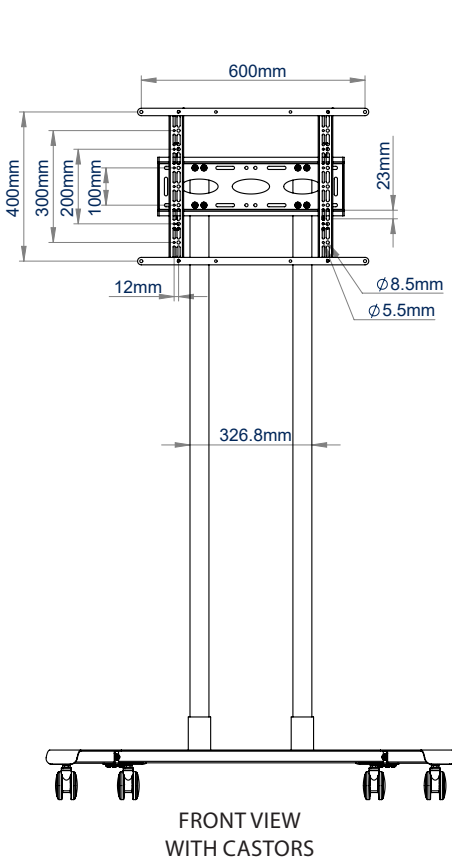

PACKING INFORMATION

PLEASE NOTE, THIS IS A **MULTI-BOX** ITEM

COLOUR:	ORDER REF:	EAN CODE:	MASTER CARTON QTY:	MASTER CARTON WEIGHT:	MASTER CARTON CUBE:
Black	BT8504/BB V2	5019318085413	1	20.5kg / 7kg	0.047cbm / 0.013cbm