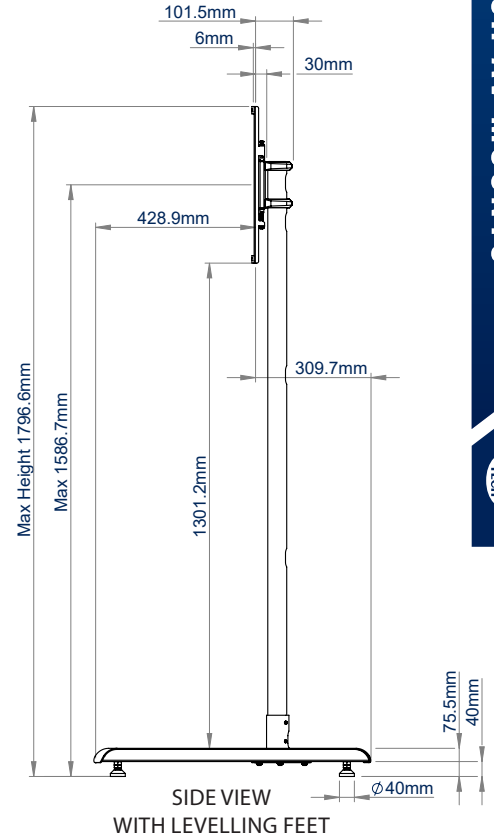

PACKING INFORMATION

PLEASE NOTE, THIS IS A **MULTI-BOX** ITEM

COLOUR:	ORDER REF:	EAN CODE:	MASTER CARTON QTY:	MASTER CARTON WEIGHT:	MASTER CARTON CUBE:
Black	BT8504/BB V2	5019318085413	1	20.5kg / 7kg	0.047cbm / 0.013cbm