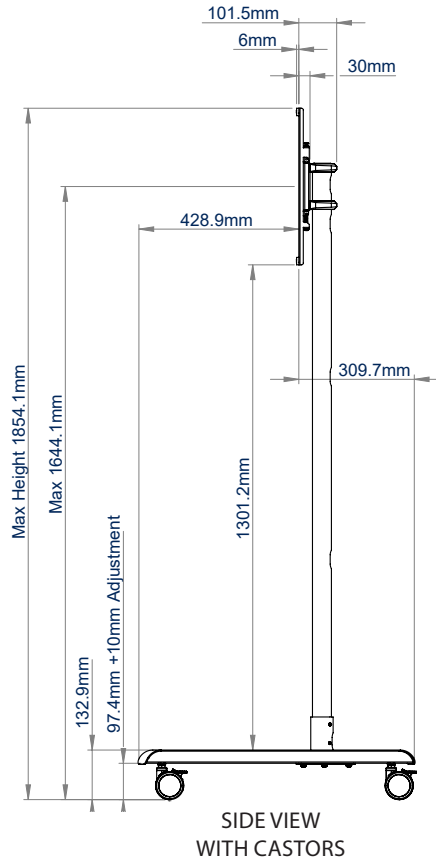

PACKING INFORMATION

PLEASE NOTE, THIS IS A **MULTI-BOX** ITEM

COLOUR:	ORDER REF:	EAN CODE:	MASTER CARTON QTY:	MASTER CARTON WEIGHT:	MASTER CARTON CUBE:
Black	BT8504/BB V2	5019318085413	1	20.5kg / 7kg	0.047cbm / 0.013cbm