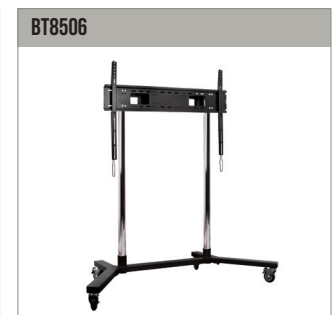

BT8506
Extra-Large Flat Screen Display Trolley for screens up to 120"

SS-V6-BT8504-020921