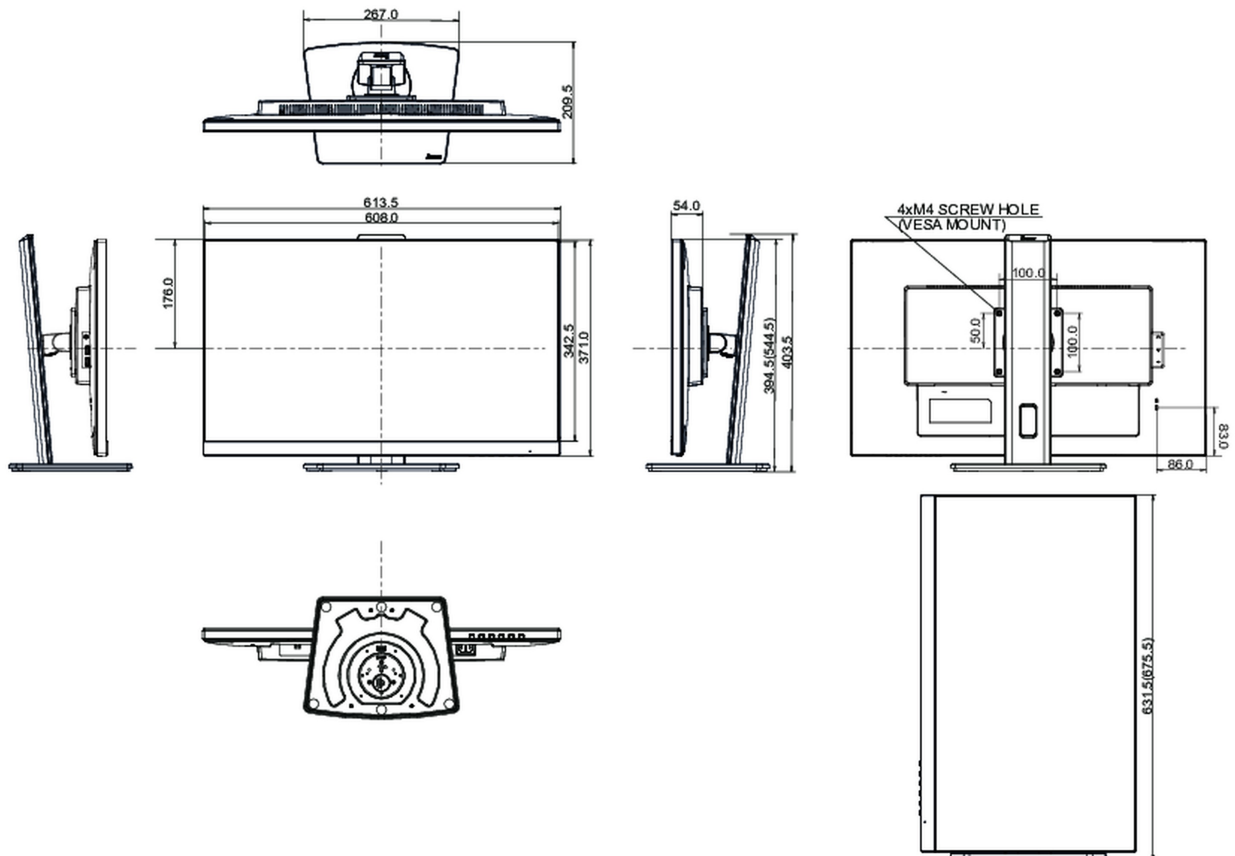

04 MECHANICAL

Display position adjustments	height, swivel, tilt, pivot (rotation both sides)
Height adjustment	150mm
Rotation (PIVOT function)	90°
Swivel stand	90°; 45° left; 45° right
Tilt angle	23° up; 5° down
VESA mounting	100 x 100mm
Cable management system	yes

05 ACCESSORIES INCLUDED

Cables	power, HDMI, DP, USB-C
Other	quick start guide, safety guide

06 POWER MANAGEMENT

Power supply unit	internal
Power supply	AC 100 - 240V, 50/60Hz
Power usage	21W typical, 0.5W stand by, 0.3W off mode

08 DIMENSIONS / WEIGHT

Product dimensions W x H x D	613.5 x 394.5 (544.5) x 209.5mm
Box dimensions W x H x D	693 x 170 x 446mm
Weight (without box)	6.8kg
Weight (with box)	8.4kg
EAN code	4948570121663

All trademarks and registered trademarks acknowledged. E & O E. Specification subject to change without notice. All LCD's comply with ISO-9241-307:2008 in connection with pixel defects.