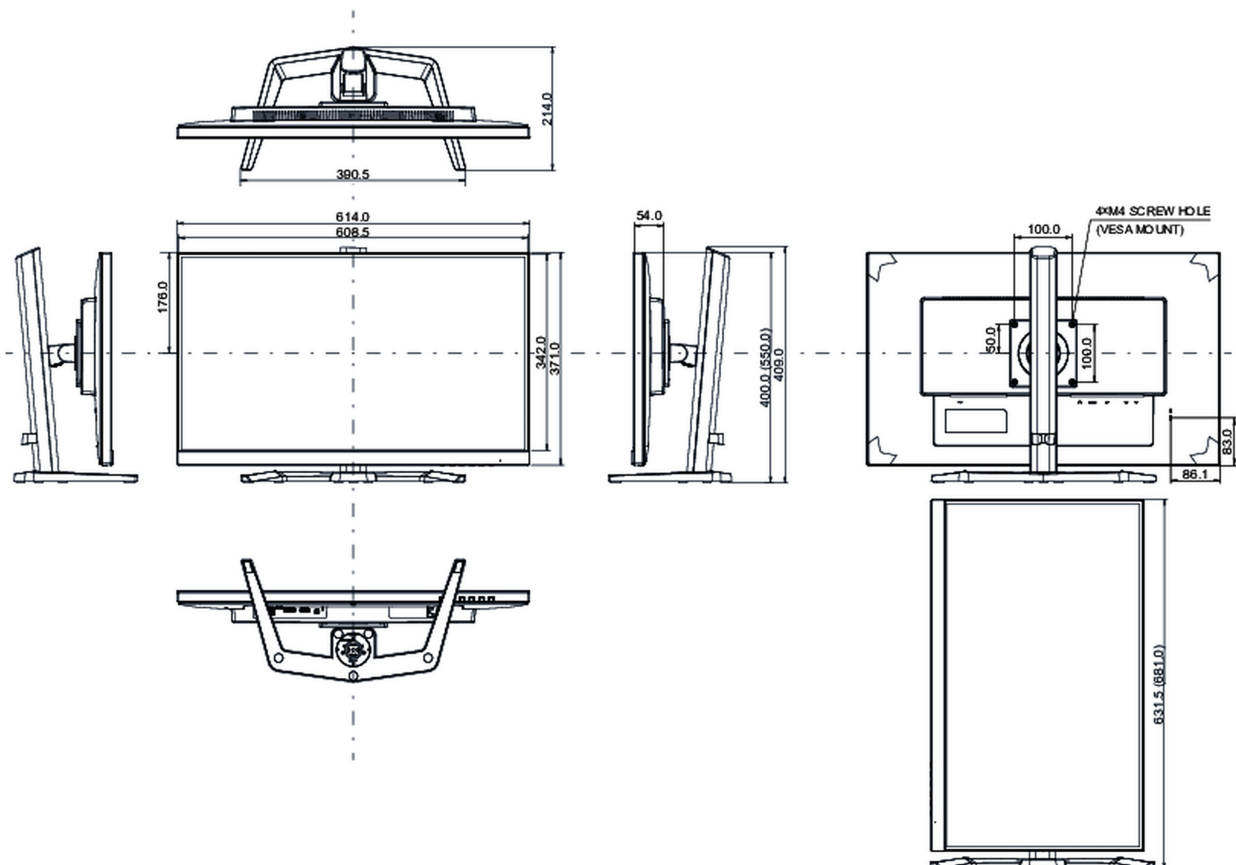

## 04 MECHANICAL

Display position adjustments	height, pivot (rotation), tilt
Height adjustment	150mm
Rotation (PIVOT function)	90°
Tilt angle	23° up; 5° down
VESA mounting	100 x 100mm
Cable management system	yes

## 08 DIMENSIONS / WEIGHT

Product dimensions W x H x D	614 x 400 (550) x 214mm
Box dimensions W x H x D	692 x 506 x 207mm
Weight (without box)	5.7kg
Weight (with box)	7,7kg
EAN code	4948570121939

*All trademarks and registered trademarks acknowledged. E & O E. Specification subject to change without notice. All LCD's comply with ISO-9241-307:2008 in connection with pixel defects.*