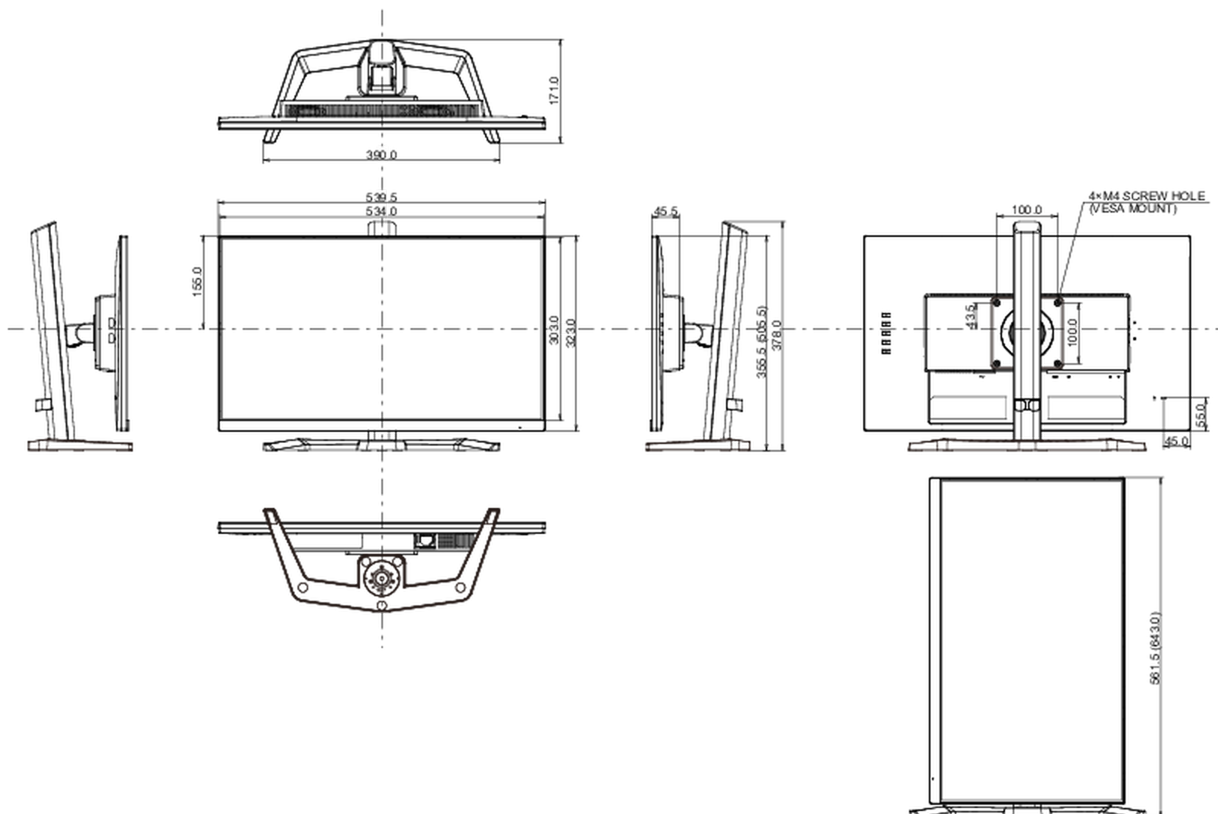

## 04 MECHANICAL

Display position adjustments	height, tilt, pivot (rotation both sides)
Height adjustment	150mm
Rotation (PIVOT function)	90°
Tilt angle	23° up; 5° down
VESA mounting	100 x 100mm
Cable management system	yes

## 08 DIMENSIONS / WEIGHT

Product dimensions W x H x D	539.5 x 355.5 (505.5) x 171mm
Weight (without box)	4.5kg
EAN code	4948570123131

All trademarks and registered trademarks acknowledged. E & O E. Specification subject to change without notice. All LCD's comply with ISO-9241-307:2008 in connection with pixel defects.