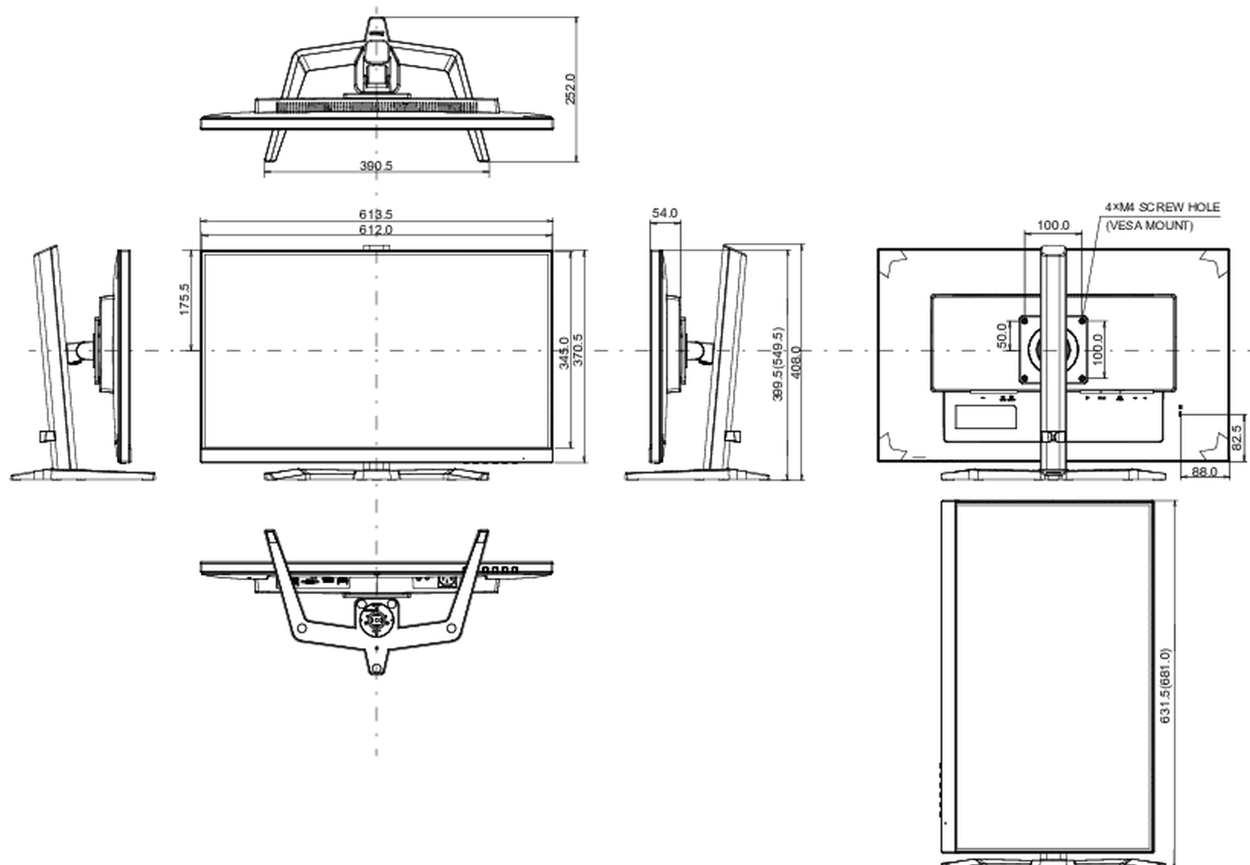

CE, TÜV-GS, EAC, RoHS support, ErP, WEEE, REACH, UKCA

Energy efficiency class (Regulation (EU) 2017/1369)

E

REACH SVHC

above 0.1%: Lead

08 DIMENSIONS / WEIGHT

Product dimensions W x H x D

613.5 x 399.5 (549.5) x 252mm

Box dimensions W x H x D

692 x 454 x 170mm

Weight (without box)

6.4kg

Weight (with box)

8.4kg

EAN code

4948570121984