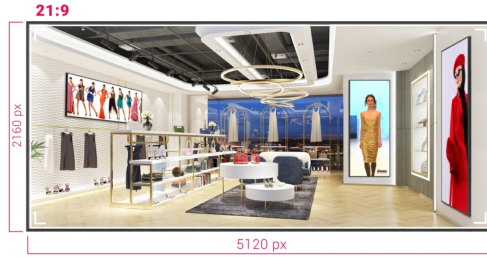

LFD

**INFORMATION**

105" Professional 5KUW Display for specialised 21:9 panoramic commercial signage

Experience a true 21:9 Panoramic Ultra-Wide view for all your content with the jaw dropping 105" displays of iiyama. This super sleek thin bezel design display shows vibrant and larger than life imagery and videos using 5KUW resolution to make the difference.

Whether installed in mission critical control room facilities or vibrant digital signage for high end retail spaces, this iiyama 105" large format display offers businesses an easy and effective solution to help capture their audience's attention. Designed to perform in continual, around the clock environments, the LH10551UWS-B1AG can be installed and utilised in landscape and portrait orientation to create the most stimulating imagery in any space.

21:9 Ultra-Wide Screen

With an ultra-wide aspect ratio, this professional display provides an expansive canvas to accommodate panoramic commercial signage. The 21:9 Ultra Wide format is also the perfect optimisation for your content capabilities, enhancing our messages and simultaneously attracting your audience on a larger scale.

5K - 11 Mega Pixels

Experience stunning visuals on this IPS panel with 5KUW resolution (5120x2160), offering crisp and clear images for a truly immersive viewing experience.

USB-C Connection

Delivers the latest in video, audio and Touch signal, all through one port.