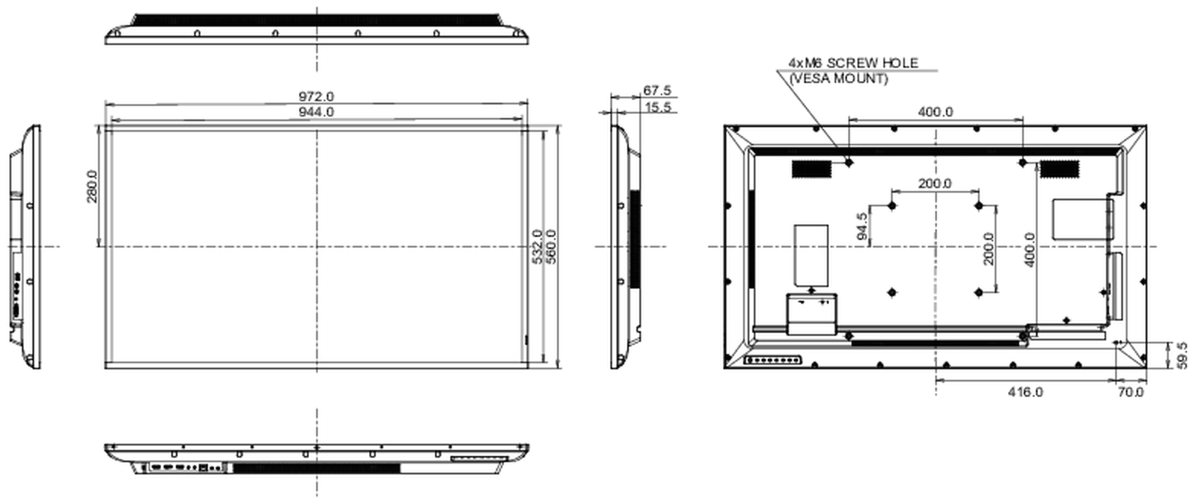

## 09 DIMENSIONS / WEIGHT

Product dimensions W x H x D	972 x 560 x 67.5mm
Box dimensions W x H x D	1070 x 690 x 139mm
Weight (without box)	8.8kg
Weight (with box)	12.3kg
EAN code	4948570120925

All trademarks and registered trademarks acknowledged. E & O E. Specification subject to change without notice. All LCD's comply with ISO-9241-307:2008 in connection with pixel defects.