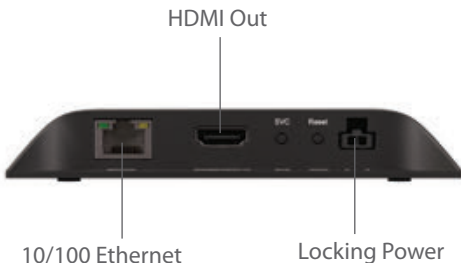

BRIGHTSIGN LS5

LOW-COST, POWERFUL PERFORMER

BrightSign LS5 is unrivaled at its price point, offering pristine HD, 4K, and HTML5 performance, along with a range of purpose-built signage features. Both the HD and 4K models effortlessly display looping video, HTML, graphics and support digital audio and USB-C interactive peripherals. With a locking power cord, ethernet, and optional dual antenna Wi-Fi module, signage is always connected to a free Control Cloud subscription and a preferred CMS. The LS5 is small and thin so it fits just about anywhere and runs BrightSign OS to maximize security, reliability, and longevity. The LS5 is a valuable, cost-effective option for a broad range of simple signage experiences.

FEATURES

- Plays flawless HD and 4K video, HTML5, graphics & digital audio
- Displays simple HTML5 widgets and animations
- Packed with unique signage features to enable captivating experiences
- Flexible for connected or offline environments
- Supports single touchscreen experiences
- Ultra-thin, efficient design easily fits into tight spaces & streamlines serviceability
- Runs BrightSign OS to boost reliability, security & uptimes

LS425

LS445

Back View