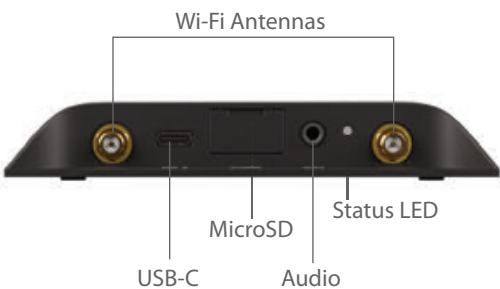

LS445

Front View