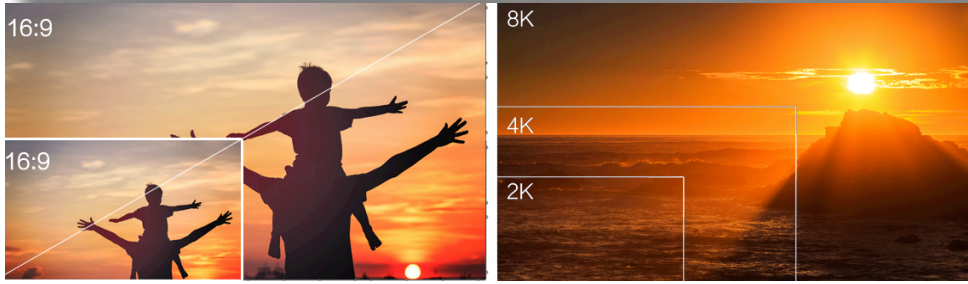

UPANELS |

Simple One Person Maintenance

A Smart Watch Activates an Internal Actuator Ejecting the Module requiring replacement.

16:9 Aspect Ratio

16:9 Cabinets Maintain 16:9 Ratio when H and V Cabinets are Equal. $2 \times 2 = 16:9$, $3 \times 3 = 16:9$ etc.

Redundant Power and Data

Bidirectional Power and Data Paths Provided for Increased Reliability for Mission Critical Applications

Frames Ship Separate from Modules for Fast and Safe Assembly

Maintains 16:9 Aspect When Display Scales With Even H and V Tiles.