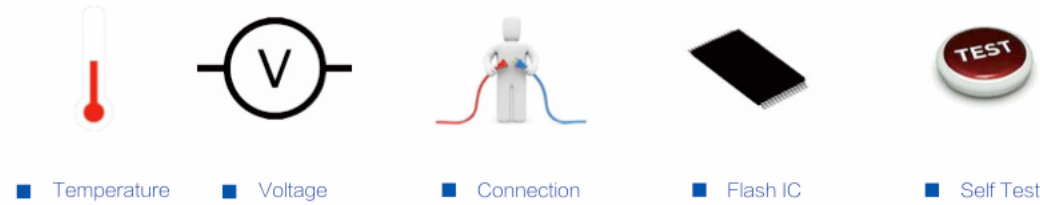

Redundant Power and Data

Bidirectional Power and Data Paths Provided for Increased Reliability for Mission Critical Applications

Frames Ship Separate from Modules for Fast and Safe Assembly

Maintains 16:9 Aspect When Display Scales With Even H and V Tiles.