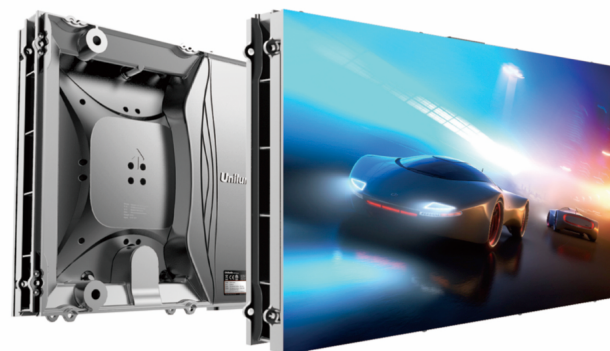

UPANELS |

Simple One Person Maintenance

A Smart Watch Activates an Internal Actuator Ejecting the Module requiring replacement.

16:9 Aspect Ratio

16:9 Cabinets Maintain 16:9 Ratio when H and V Cabinets are Equal. $2 \times 2 = 16:9$, $3 \times 3 = 16:9$ etc.

Redundant Power and Data

Bidirectional Power and Data Paths Provided for Increased Reliability for Mission Critical Applications

Frames Ship Separate from Modules for Fast and Safe Assembly

Maintains 16:9 Aspect When Display Scales With Even H and V Tiles.

Automatic Monitoring of Voltage, Temperature, Signal Health, LED Modules

Standard LED

Unilumin LED

Better Contrast at Low Brightness than Standard LED Technology

Installation Options Include ADA Direct Wall Mount, Free Standing Floor Mount Frames and Hanging Beams