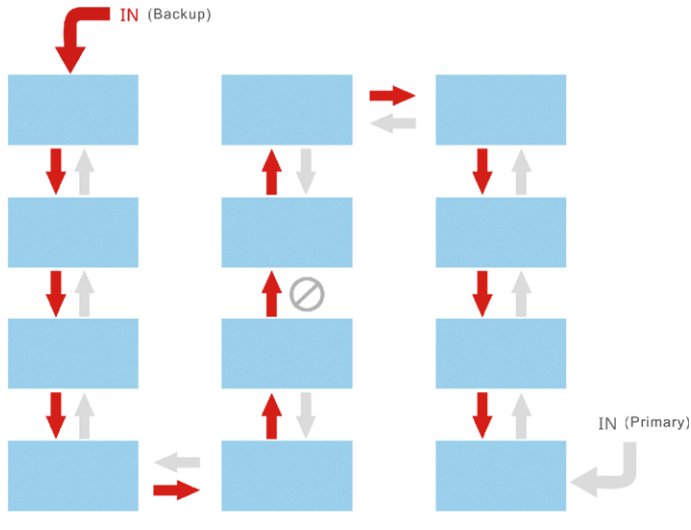

UPANELS |

Simple One Person Maintenance

A Smart Watch Activates an Internal Actuator Ejecting the Module requiring replacement.

16:9 Aspect Ratio

16:9 Cabinets Maintain 16:9 Ratio when H and V Cabinets are Equal. $2 \times 2 = 16:9$, $3 \times 3 = 16:9$ etc.

Redundant Power and Data

Bidirectional Power and Data Paths Provided for Increased Reliability for Mission Critical Applications

Frames Ship Separate from Modules for Fast and Safe Assembly

Maintains 16:9 Aspect When Display Scales With Even H and V Tiles.

Automatic Monitoring of Voltage, Temperature, Signal Health, LED Modules

Standard LED

Unilumin LED

Better Contrast at Low Brightness than Standard LED Technology

Installation Options Include ADA Direct Wall Mount, Free Standing Floor Mount Frames and Hanging Beams