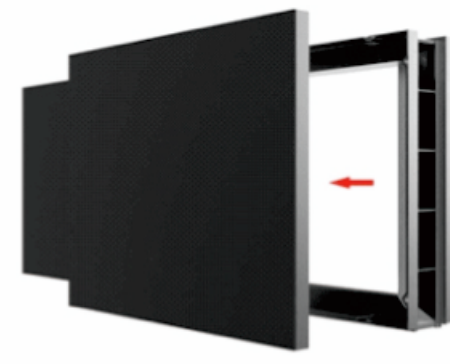

Redundant Power and Data

Bidirectional Power and Data Paths Provided for Increased Reliability for Mission Critical Applications

Frames Ship Separate from Modules for Fast and Safe Assembly

Maintains 16:9 Aspect When Display Scales With Even H and V Tiles.

Automatic Monitoring of Voltage, Temperature, Signal Health, LED Modules

Standard LED

Unilumin LED

Better Contrast at Low Brightness than Standard LED Technology

Installation Options Include ADA Direct Wall Mount, Free Standing Floor Mount Frames and Hanging Beams

Modules and Precision Aluminum Cabinet are Shipped Separately. Install Cabinets Quickly and then Install the Protected LED Modules

Hang It! With a Simple Hanging Beam 20 LED Tiles can be Hung in Each Column Without Additional Structure