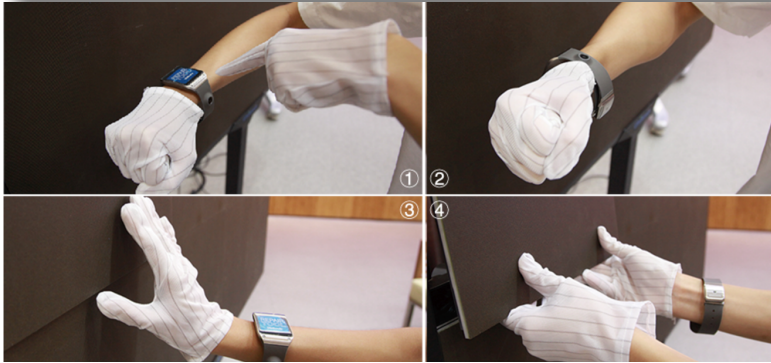

UPANELS |

Simple One Person Maintenance

A Smart Watch Activates an Internal Actuator Ejecting the Module requiring replacement.

16:9 Aspect Ratio

16:9 Cabinets Maintain 16:9 Ratio when H and V Cabinets are Equal. $2 \times 2 = 16:9$, $3 \times 3 = 16:9$ etc.

Redundant Power and Data

Bidirectional Power and Data Paths Provided for Increased Reliability for Mission Critical Applications

Frames Ship Separate from Modules for Fast and Safe Assembly

Maintains 16:9 Aspect When Display Scales With Even H and V Tiles.

Automatic Monitoring of Voltage, Temperature, Signal Health, LED Modules

Standard LED

Unilumin LED

Better Contrast at Low Brightness than Standard LED Technology

Installation Options Include ADA Direct Wall Mount, Free Standing Floor Mount Frames and Hanging Beams

Modules and Precision Aluminum Cabinet are Shipped Separately. Install Cabinets Quickly and then Install the Protected LED Modules

Hang It! With a Simple Hanging Beam 20 LED Tiles can be Hung in Each Column Without Additional Structure