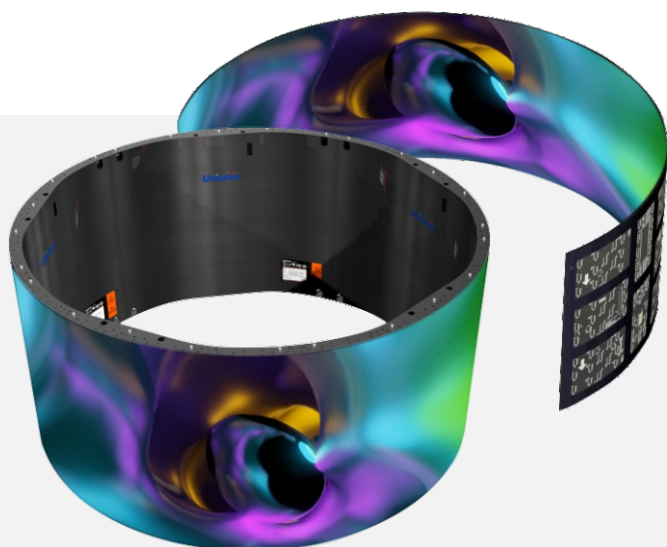

UHF —SERIES—

Flexible LED Display Solution

4-in-1 Bar Module

COS Technology

Dynamic Creativity

Sustainable Reliability