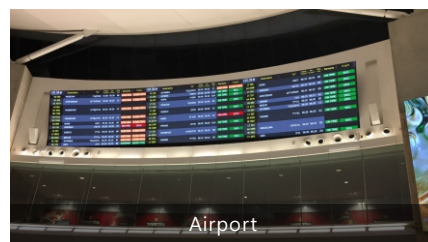

UHF —SERIES—

Flexible LED Display Solution

4-in-1 Bar Module

COS Technology

Dynamic Creativity

Sustainable Reliability

APPLICATIONS

Airport