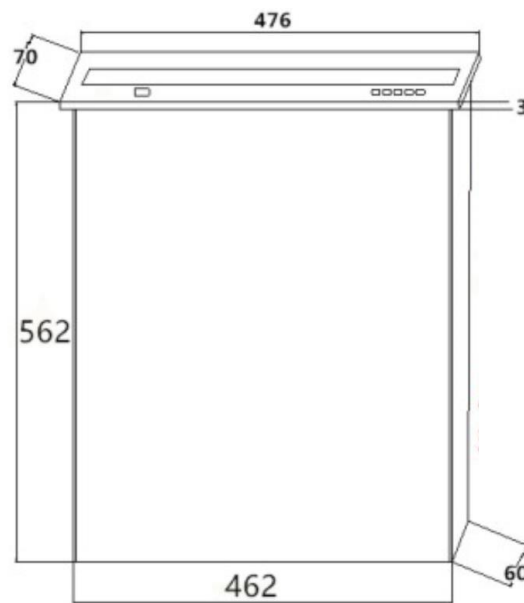

Specification

Resolution.....1920*1080 Full HD model

Resolution.....3840*2160 4K model

Screen Ratio.....16:9

Brightness.....400 cd/m2

Contrast ratio.....1000:1

www.vissonic.com

Viewing Angle(CR>10)..... 85/85/85/85(typ.)
 Response Time..... 15(typ.)ms
 LED backlit lifespan.....50000 hours
 Power Consumption.....7W
 Touch screen..... Optional
 Input Signal.....HDMI
 Control Method.....panel button, remote control,RS232/RS485
 Remote control distance30 meters
 Angle of rotation.....15/30°
 Working temperature.....-10°~45°
 Working humanity.....<80%
 Power supply.....AC110~220 50Hz
 Power Consumption
 LCD.....25W
 Lifting Motor.....18W
 Rotation Motor.....14W
 Color.....Black, Silver, Customized

Order Information

Model Number	VIS-15LSSC	VIS-17LSSC	VIS-18LSSC	VIS-21LSSC
Panel size(mm)	430*70*3	476*70*3	510*70*3	582*70*3
Resolution	1920 x 1080	1920 x 1080	3840 x 2160	1920 x1080
Bottom Case(mm)	415*60*562	462*60*562	495*60*647	567*60*647
Screen size	15.6inch	17.3inch	18.4inch	21.5inch
Product Weight	7.5KG	8.5KG	9.5KG	12KG
Package Size	48.8x 13.2x 66cm	53.8x 13.2x 66cm	56.5x 13.2x 74.5cm	63.5x13.2x 74.5cm
Gross Weigh	8.5KG	9.5KG	10.5KG	13KG

Drawing

Model: VIS-15LSSC

Model: VIS-17LSSC

Model: VIS-18LSSC

Model: VIS-21LSSC