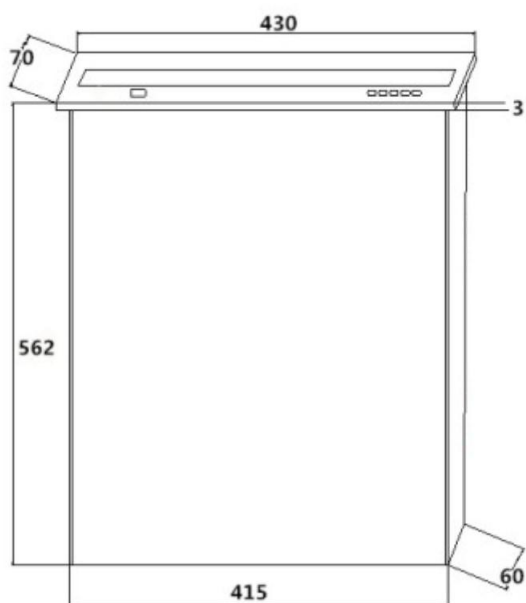

Drawing

Model: VIS-15LSSC