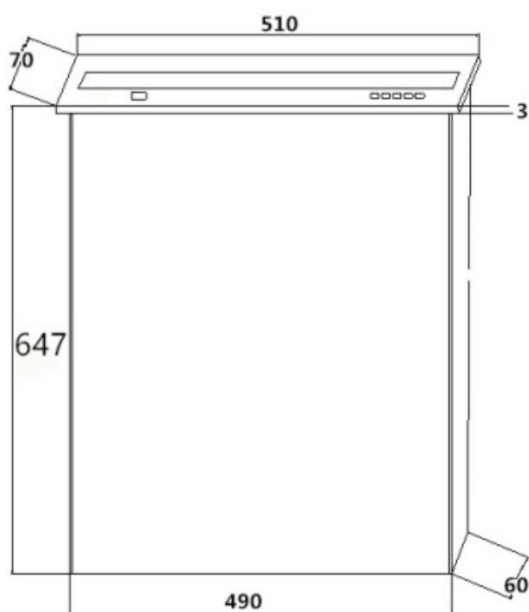

Order Information

Model Number	VIS-15LSSC	VIS-17LSSC	VIS-18LSSC	VIS-21LSSC
Panel size(mm)	430*70*3	476*70*3	510*70*3	582*70*3
Resolution	1920 x 1080	1920 x 1080	3840 x 2160	1920 x1080
Bottom Case(mm)	415*60*562	462*60*562	495*60*647	567*60*647
Screen size	15.6inch	17.3inch	18.4inch	21.5inch
Product Weight	7.5KG	8.5KG	9.5KG	12KG
Package Size	48.8x 13.2x 66cm	53.8x 13.2x 66cm	56.5x 13.2x 74.5cm	63.5x13.2x 74.5cm
Gross Weigh	8.5KG	9.5KG	10.5KG	13KG

Drawing

Model: VIS-15LSSC

Model: VIS-17LSSC

Model: VIS-18LSSC

Model: VIS-21LSSC