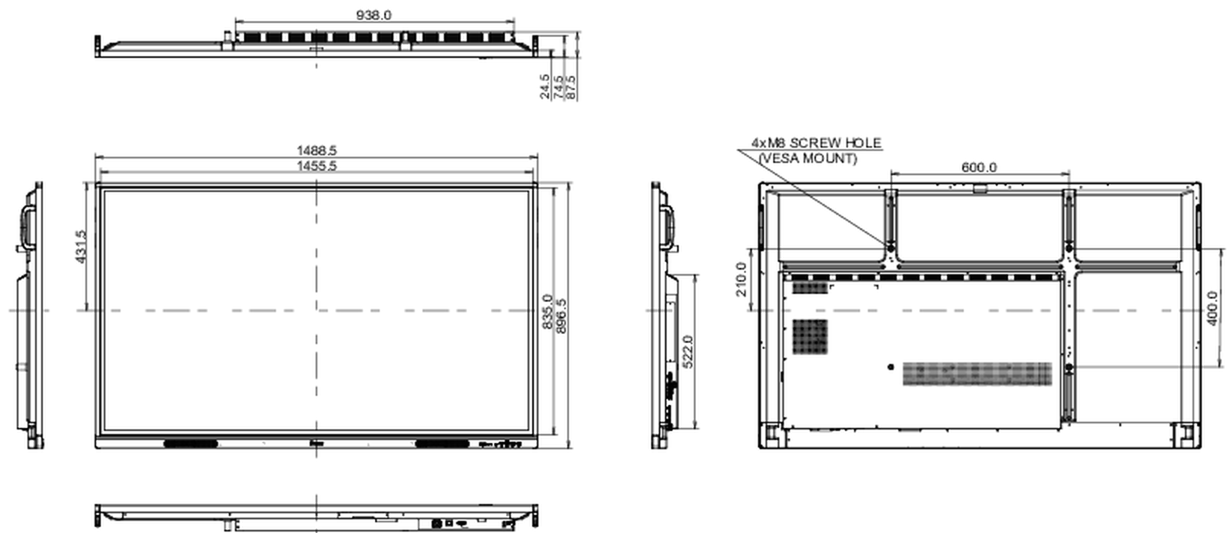

09 SUSTAINABILITY

Regulations

CB, CE, TÜV-Bauart, EAC, RoHS support, ErP, WEEE, REACH (RoHS)

REACH SVHC

above 0.1%: Lead

10 DIMENSIONS / WEIGHT

Product dimensions W x H x D

1488 x 897 x 87mm

Box dimensions W x H x D

1628 x 1005 x 208mm

Weight (without box)

35kg

Weight (with box)

44.7kg

EAN code

4948570121830

All trademarks and registered trademarks acknowledged. E & O E. Specification subject to change without notice. All LCD's comply with ISO-9241-307:2008 in connection with pixel defects.

© IIYAMA CORPORATION. ALL RIGHTS RESERVED