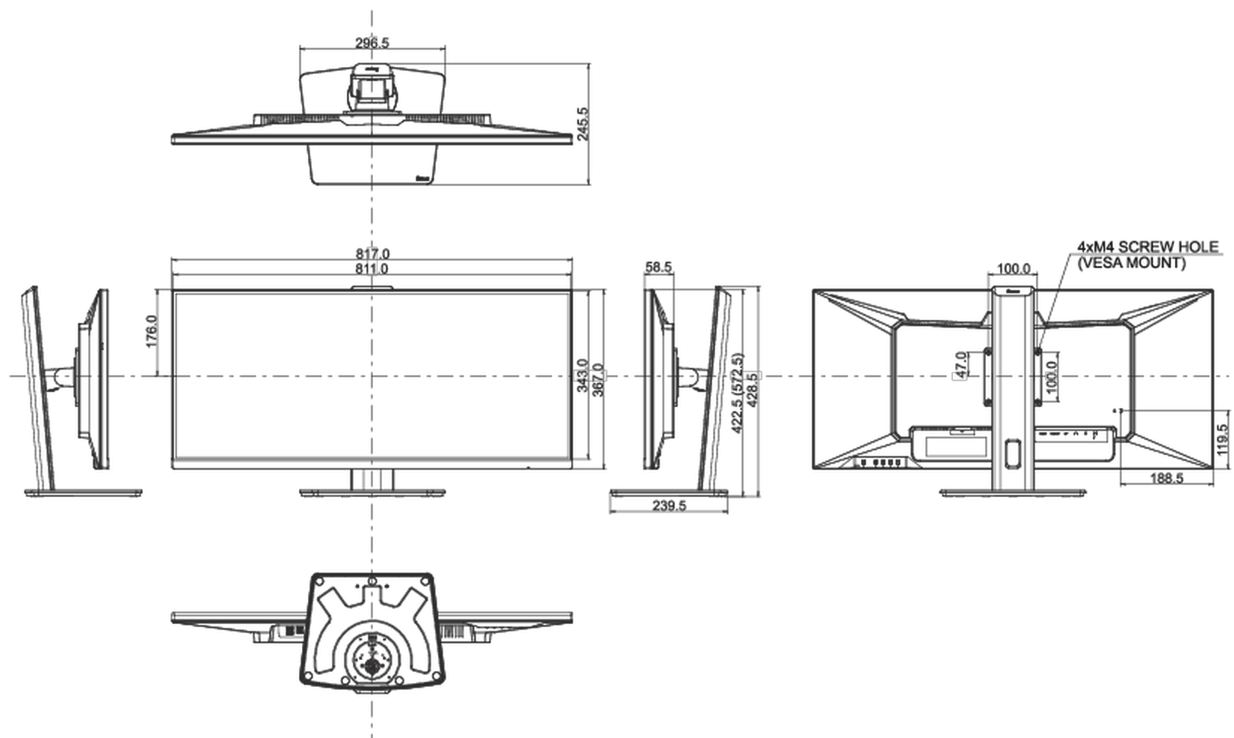

04 MECHANICAL

Display position adjustments	height, swivel, tilt
Height adjustment	150mm
Swivel stand	90°; 45° left; 45° right
Tilt angle	23° up; 5° down
VESA mounting	100 x 100mm
Cable management system	yes

Product dimensions W x H x D	817 x 422.5 (572.5) x 245.5mm
Box dimensions W x H x D	900 x 188 x 456mm
Weight (without box)	9.4kg
Weight (with box)	12.4kg
EAN code	4948570121359

All trademarks and registered trademarks acknowledged. E & O E. Specification subject to change without notice. All LCD's comply with ISO-9241-307:2008 in connection with pixel defects.