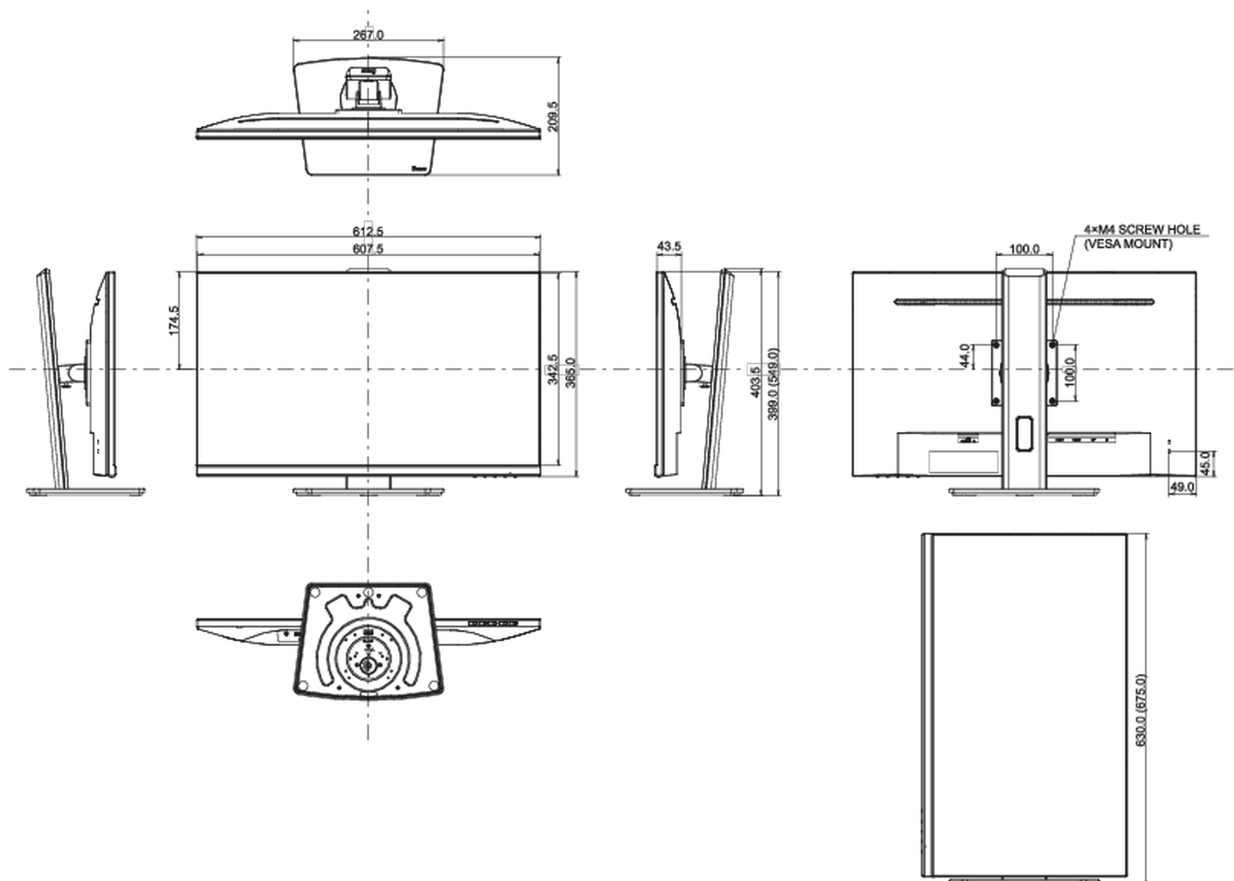

## 04 MECHANICAL

Display position adjustments	height, pivot (rotation), swivel, tilt
Height adjustment	150mm
Rotation (PIVOT function)	90°
Swivel stand	90°; 45° left; 45° right
Tilt angle	23° up; 5° down
VESA mounting	100 x 100mm
Cable management system	yes

## 08 DIMENSIONS / WEIGHT

Product dimensions W x H x D	612.5 x 399 (549) x 209.5mm
Box dimensions W x H x D	688 x 435 x 155mm
Weight (without box)	6.2kg
Weight (with box)	7.7kg
EAN code	4948570118946

*All trademarks and registered trademarks acknowledged. E & O E. Specification subject to change without notice. All LCD's comply with ISO-9241-307:2008 in connection with pixel defects.*