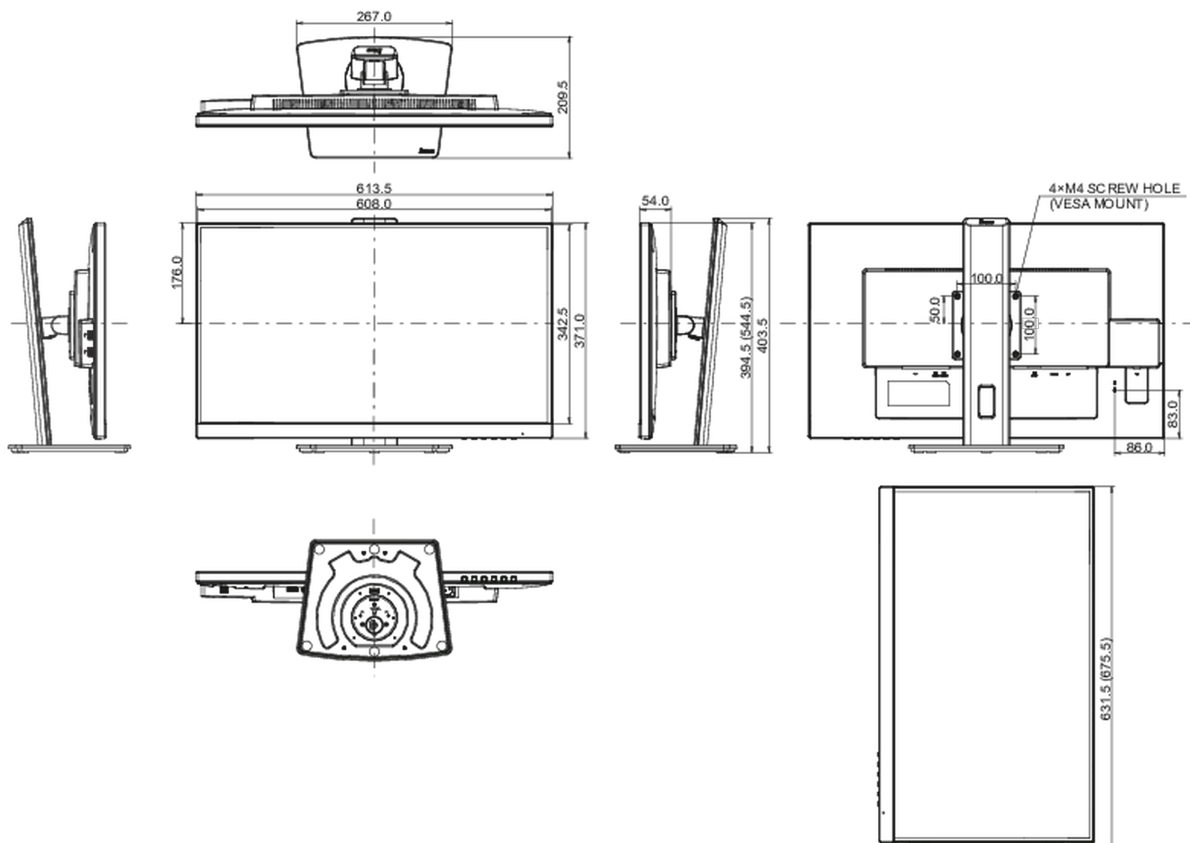

## 04 MECHANICAL

Display position adjustments	height, pivot (rotation), swivel, tilt
Height adjustment	150mm
Rotation (PIVOT function)	90°
Swivel stand	90°; 45° left; 45° right
Tilt angle	23° up; 5° down
VESA mounting	100 x 100mm

## 08 DIMENSIONS / WEIGHT

Product dimensions W x H x D	613.5 x 394 (544.5) x 209.5mm
Box dimensions W x H x D	693 x 446 x 170mm
Weight (without box)	6.8kg
Weight (with box)	8.4kg
EAN code	4948570121687