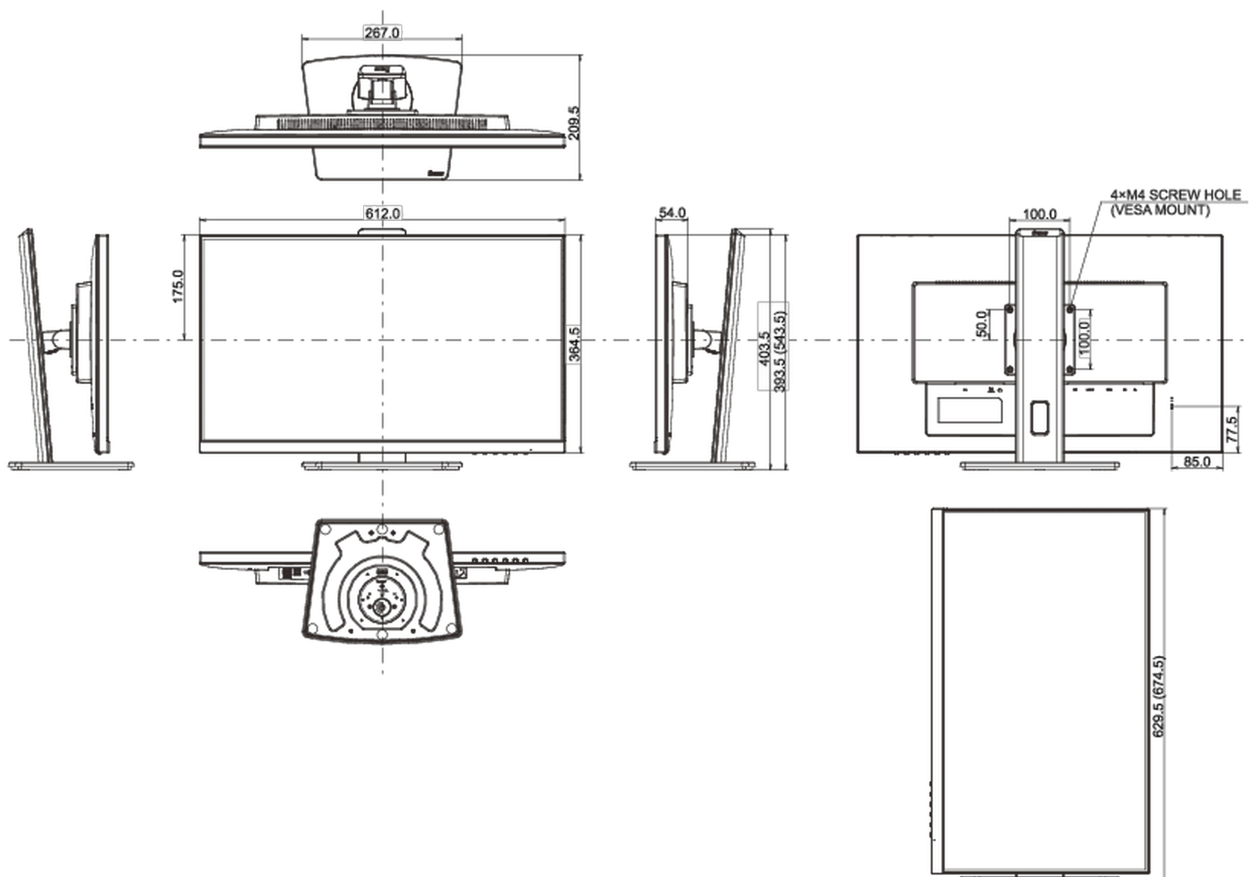

04 MECHANICAL

Display position adjustments	height, pivot (rotation), swivel, tilt
Height adjustment	150mm
Rotation (PIVOT function)	90°
Swivel stand	90°; 45° left; 45° right
Tilt angle	23° up; 5° down
VESA mounting	100 x 100mm
Cable management system	yes

05 ACCESSORIES INCLUDED

Cables	power, USB, HDMI
Other	quick start guide, safety guide

06 POWER MANAGEMENT

Power supply unit	internal
Power supply	AC 100 - 240V, 50/60Hz
Power usage	17.5W typical, 0.5W stand by, 0.3W off mode

08 DIMENSIONS / WEIGHT

Product dimensions W x H x D	612 x 393.5 (543.5) x 209.5mm
Box dimensions W x H x D	693 x 440 x 170mm
Weight (without box)	6.3kg
Weight (with box)	7.9kg
EAN code	4948570121304

All trademarks and registered trademarks acknowledged. E & O E. Specification subject to change without notice. All LCD's comply with ISO-9241-307:2008 in connection with pixel defects.