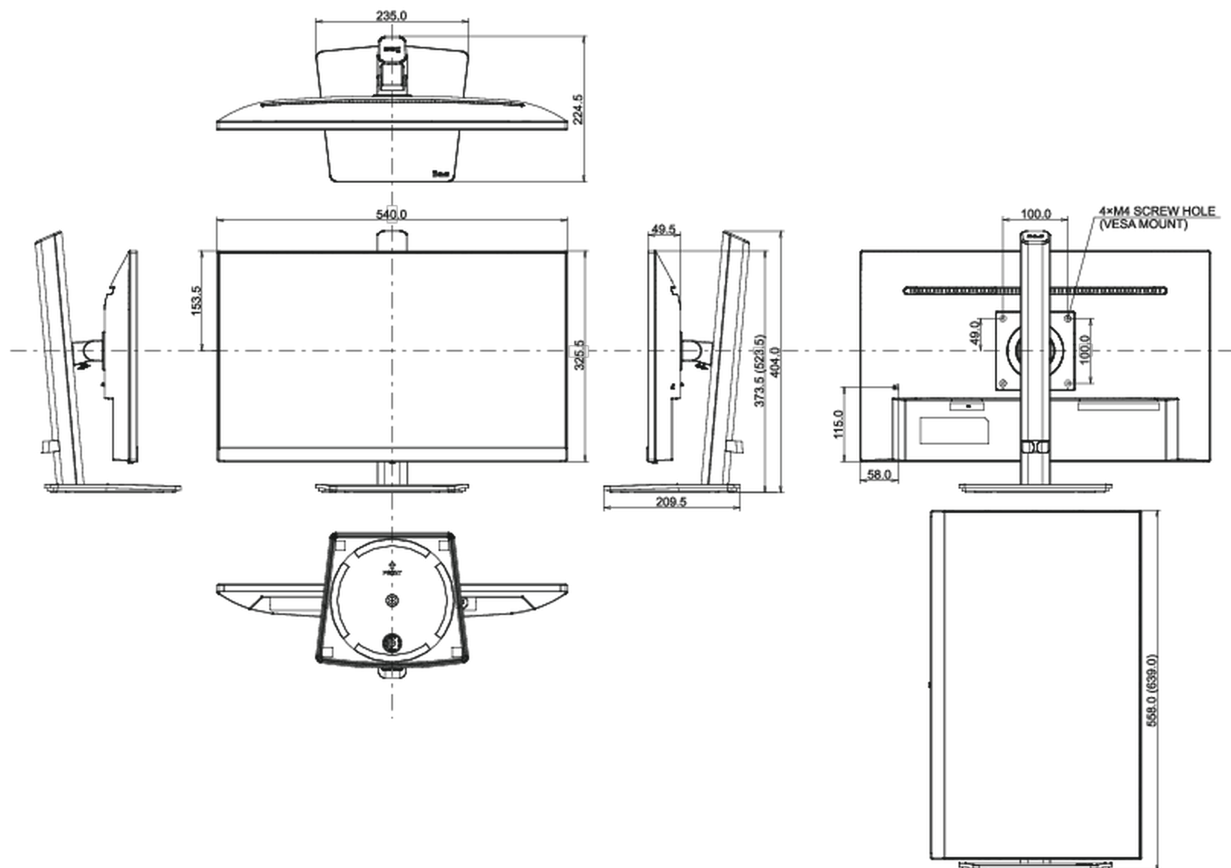

## 04 MECHANICAL

Display position adjustments	swivel, tilt, pivot (rotation both sides)
Height adjustment	150mm
Rotation (PIVOT function)	90°
Swivel stand	90°; 45° left; 45° right
Tilt angle	23° up; 5° down
VESA mounting	100 x 100mm
Cable management system	yes

## 08 DIMENSIONS / WEIGHT

Product dimensions W x H x D	540 x 373.5 (523.5) x 209.5mm
Box dimensions W x H x D	685 x 125 x 403mm
Weight (without box)	4.8kg
Weight (with box)	5.7kg
EAN code	4948570120826