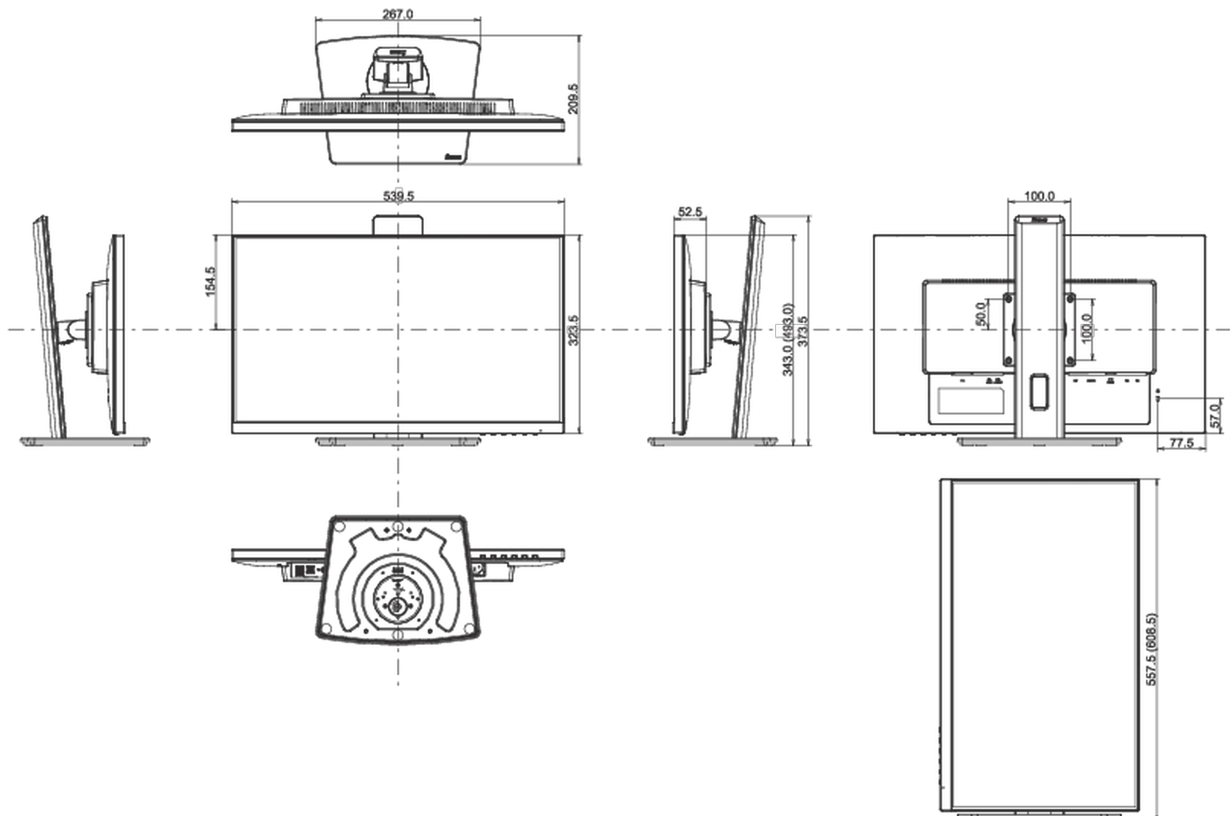

## 04 MECHANICAL

Display position adjustments	height, swivel, tilt, pivot (rotation both sides)
Height adjustment	150mm
Rotation (PIVOT function)	90°
Swivel stand	90°; 45° left; 45° right
Tilt angle	23° up; 5° down
VESA mounting	100 x 100mm
Cable management system	yes

## 08 DIMENSIONS / WEIGHT

Product dimensions W x H x D	539.5 x 343 (493) x 209.5mm
Box dimensions W x H x D	620 x 415 x 162mm
Weight (without box)	5.3kg
Weight (with box)	6.7kg
EAN code	4948570121236

*All trademarks and registered trademarks acknowledged. E & O E. Specification subject to change without notice. All LCD's comply with ISO-9241-307:2008 in connection with pixel defects.*