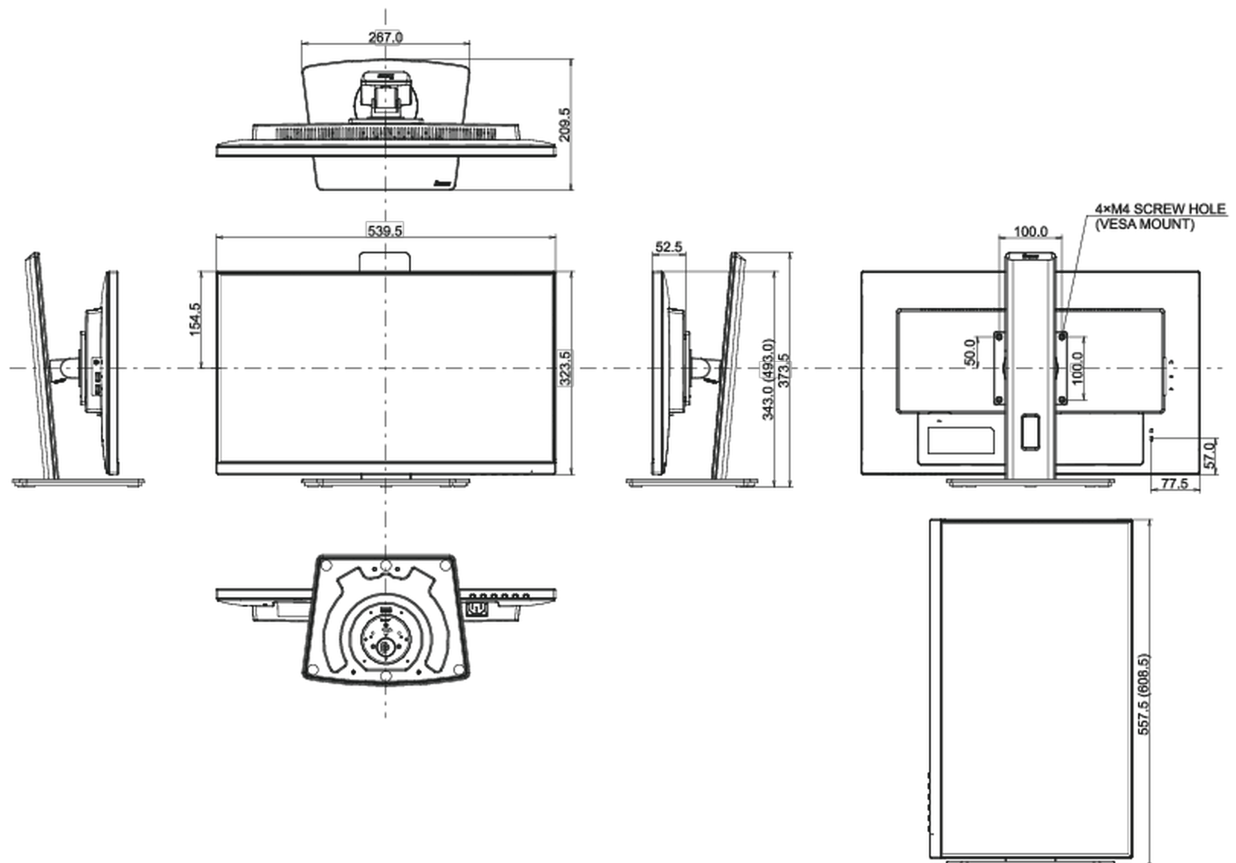

04 MECHANICAL

Display position adjustments	height, swivel, tilt, pivot (rotation both sides)
Height adjustment	150mm
Rotation (PIVOT function)	90°
Swivel stand	90°; 45° left; 45° right
Tilt angle	23° up; 5° down
VESA mounting	100 x 100mm
Cable management system	yes

05 ACCESSORIES INCLUDED

Cables	power, HDMI, USB-C
Other	quick start guide, safety guide

06 POWER MANAGEMENT

Power supply unit	internal
Power supply	AC 100 - 240V, 50/60Hz
Power usage	17W typical, 0.5W stand by, 0.5W off mode

Product dimensions W x H x D	539.5 x 343 (493) x 209.5mm
Box dimensions W x H x D	608 x 395 x 150mm
Weight (without box)	5.6kg
Weight (with box)	7.0kg
EAN code	4948570121762

All trademarks and registered trademarks acknowledged. E & O E. Specification subject to change without notice. All LCD's comply with ISO-9241-307:2008 in connection with pixel defects.