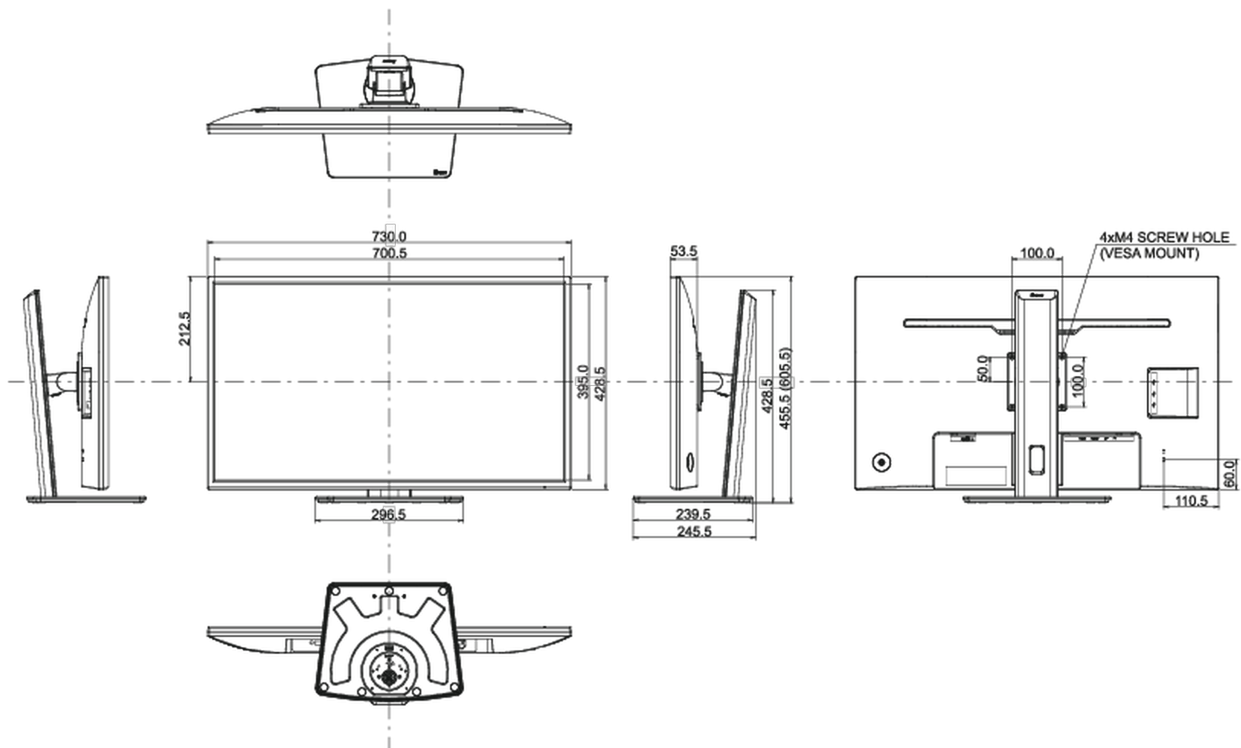

04 MECHANICAL

Display position adjustments	height, swivel, tilt
Height adjustment	150mm
Swivel stand	90°; 45° left; 45° right
Tilt angle	23° up; 35° down
VESA mounting	100 x 100mm
Cable management system	yes

05 ACCESSORIES INCLUDED

Cables	power, USB, HDMI, DP
Other	quick start guide, safety guide

06 POWER MANAGEMENT

Power supply unit	internal
Power supply	AC 100 - 240V, 50/60Hz
Power usage	44W typical, 0.5W stand by, 0.5W off mode

07 SUSTAINABILITY

Regulations	CE, TÜV-Bauart, EAC, VCCI-B, PSE, RoHS support, ErP, WEEE, REACH, UKCA
REACH SVHC	above 0.1%: Lead

08 DIMENSIONS / WEIGHT

Product dimensions W x H x D	730 x 455.5 (605.5) x 239.5mm
Weight (without box)	8.8kg
EAN code	4948570121335