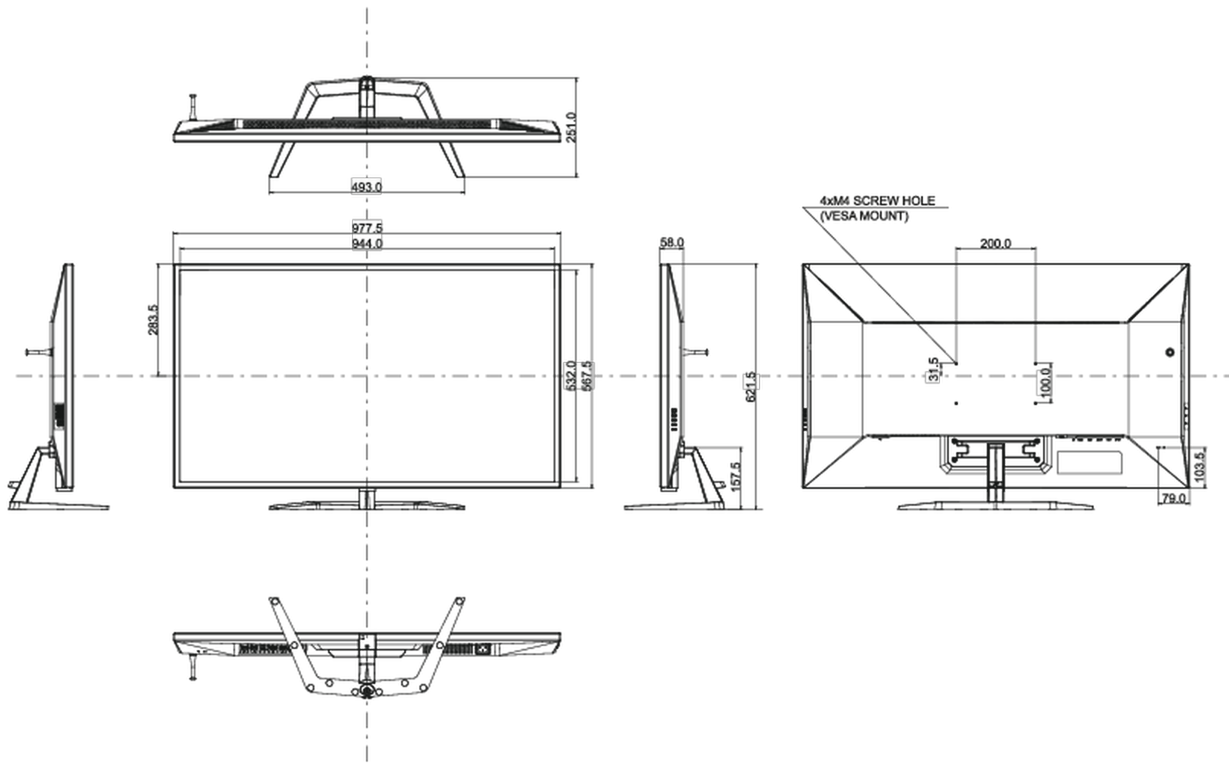

## 08 DIMENSIONS / WEIGHT

Product dimensions W x H x D	977.5 x 621.5 x 251mm
Box dimensions W x H x D	1071 x 760 x 240mm
Weight (without box)	14.5kg
Weight (without stand)	12.7kg
Weight (with box)	19kg
EAN code	4948570118519