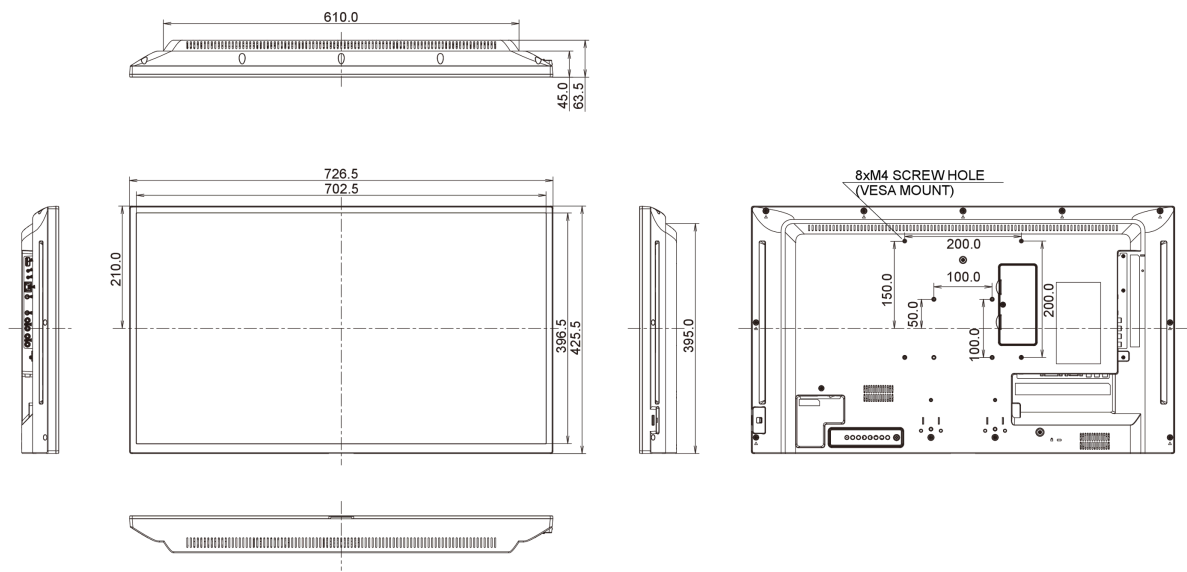

## 09 DIMENSIONS / WEIGHT

|                              |                        |
|------------------------------|------------------------|
| Product dimensions W x H x D | 726.5 x 425.4 x 65.1mm |
| Box dimensions W x H x D     | 818 x 547 x 139mm      |
| Weight (without box)         | 5.7kg                  |
| Weight (with box)            | 7,7kg                  |
| EAN code                     | 4948570119486          |