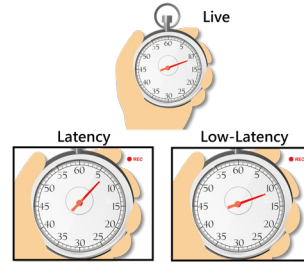

Ethernet Low-Latency

The VC-A50PN supports low-latency and the fast response time is less than 120 ms that allows unnoticeable delays between a live image and its output on the screen.

Product Specifications

Sensor	1/2.8" 2.41MP CMOS	WDR	Yes
Video Format	1080p : 60 / 59.94 / 50 / 30 / 29.97 / 25 1080i : 60 / 59.94 / 50 720p : 60 / 59.94 / 50	3D NR	Yes
Video Output (HD) Interface	3G-SDI / HDMI / Ethernet	Image Flip	Yes
Optical Zoom	20x	Preset Positions	128
Horizontal Viewing Angle	57°	Multiple Video Stream	Two Streaming Structure NDI 1080p 60fps + 640 x 360 30fps
Vertical Viewing Angle	32.1°	Control Interface	RS-232 / RS-422 / Ethernet
Diagonal Viewing Angle	65.4°	Control Protocol	VISCA / PELCO D / NDI
Panning Angle	+170° ~ -170°	Tally Light	Yes
Panning Speed	120° / sec	PoE	PoE+ (IEEE802.3at)
Tilting Angle	+90° ~ -30°	Video Stream	NDI|HX
Tilting Speed	120° / sec	Video Compression	H.264
Aperture	F1.6 ~ F3.8	Audio Input	Line In / MIC In (Phone Jack 3.5mm x1)
Focal Length	5.33mm ~ 110mm	Audio Output	Ethernet / SDI / HDMI
Shutter Speed	1/1 ~ 1 / 10,000 sec	IR Pass-through	Yes
Minimum Object Distance	1.5m (Wide / Tele)	IR Receiver	Yes
Video S/N Ratio	> 50dB	IR Remote Control	Yes
Minimum Illumination	1.0 lux (F1.6, 50IRE, 30fps)	Power Consumption	PoE : 17.5W DC In : 16W
Focus System	Auto / Manual	Weight	4.4lbs (2 kg)
Gain Control	Auto / Manual	Dimensions	6.9" x 7.3" x 7.3" (174 x 186 x 187 mm)
White Balance	Auto / Manual		
Exposure Control	Auto / Manual