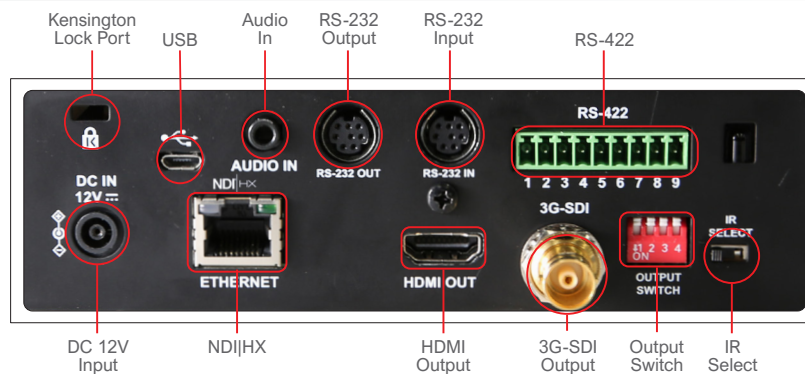

I/O CONNECTIONS

Lumens®

Lumens Integration, Inc.
4116 Clipper Court
Fremont, CA, 94538
Phone: +1-866-600-0988
Fax: +1-510-252-1389

Lumens Europe
De Nayerstraat 17 9470
Denderleeuw Belgium
Phone : +32-473-58-38-95
Fax : +32-2-452-76-00

www.MyLumens.com