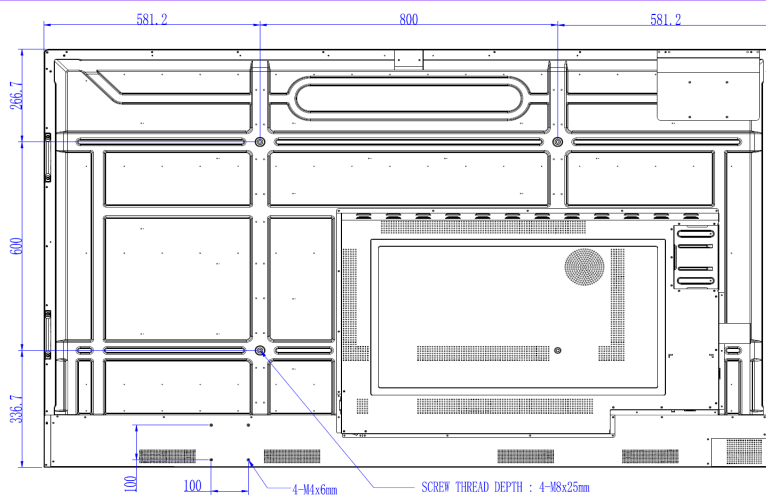

Input/output terminals

Front I/O

Rear I/O

Camera USB port

WiFi dongle & Remote controller USB port

Wallmount

Dimension