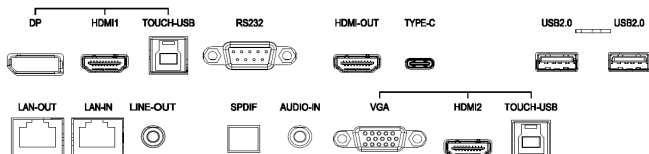

Input/output terminals

Front I/O

Rear I/O