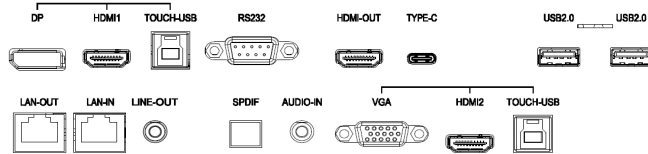

Input/output terminals

Front I/O

Rear I/O