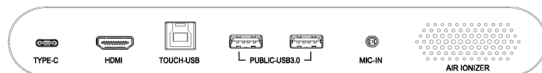

Input/output terminals

Front I/O