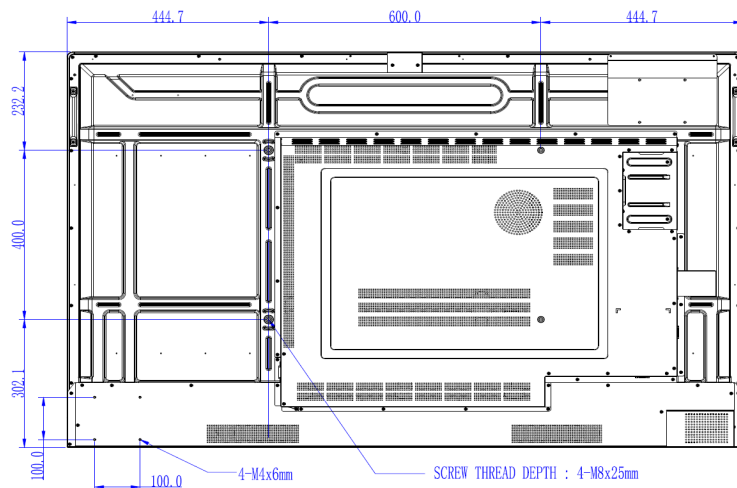

Input/output terminals

Front I/O

Rear I/O

Camera USB port

WiFi dongle & Remote controller USB port

Wallmount

Dimension