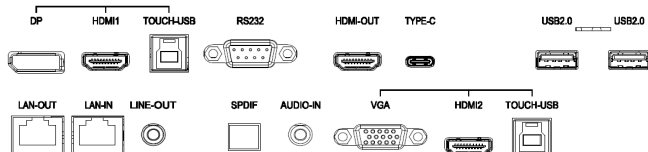

Input/output terminals

Front I/O

Rear I/O

Camera USB port

WiFi dongle & Remote controller USB port

Wallmount

Dimension