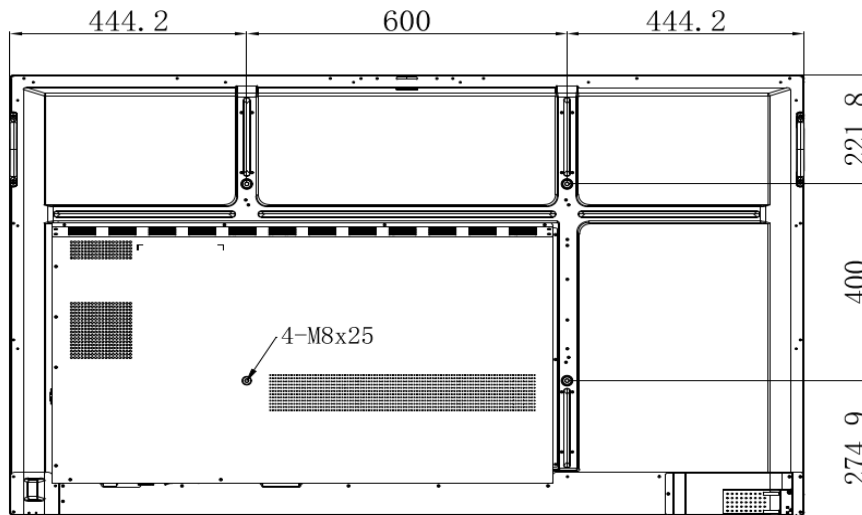

Input/output terminals

Wallmount

Dimension

Scan for more details

Corporate Office: BenQ India Pvt. Ltd.

9B Building, IIIrd Floor, DLF Cyber City, DLF Phase III, Gurgaon, Haryana, India - 122002,
Tel: +91 124-4501400, Fax: +91 124-4501400

www.BenQ.in   sales.enquiryin@BenQ.com   1800 419 9979

Like BenQ India on

BenQ