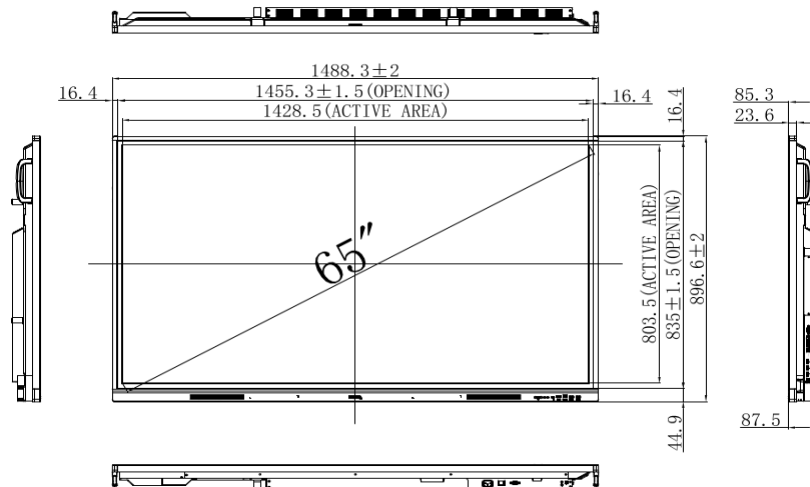

Input/output terminals

Wallmount

Dimension

Scan for more details

Corporate Office: BenQ India Pvt. Ltd.

9B Building, IIIrd Floor, DLF Cyber City, DLF Phase III, Gurgaon, Haryana, India - 122002,
Tel: +91 124-4501400, Fax: +91 124-4501400