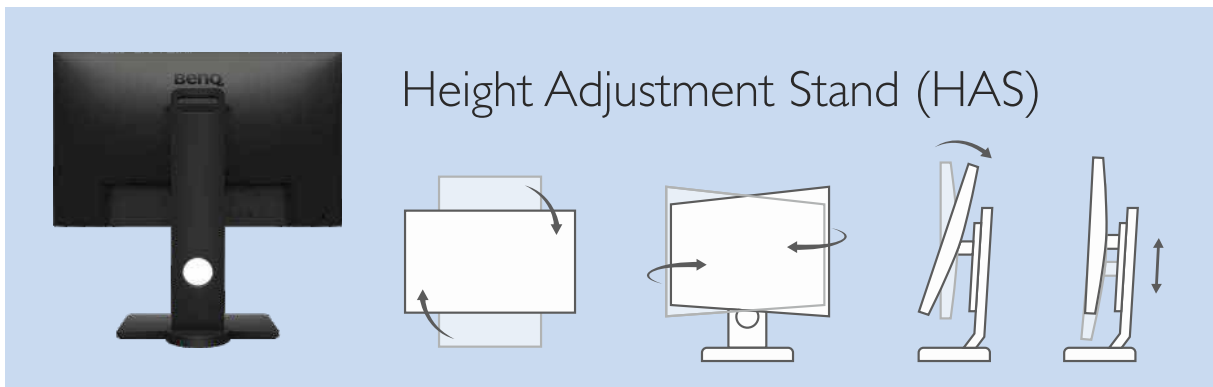

Styled for Everyday Business and Leisure

Advanced features like Low Blue Light, Flicker-Free and Brightness Intelligence Plus combine to give you a never before experience in monitors. The Height Adjustment Feature makes it the best monitor for home and/or office

Bezel-less

Brightness
Intelligence+

Flicker-free

Low Blue
Light

HAS

HDMI™

Speaker

BenQ Monitor GW2780T

BenQ GW2780T 27-Inch Height Adjustable Eye Care Monitor for Home and Office

Increase Productivity for Learning & Working @ Home

The GW2780T with 27-inch screen and eye-care technologies, which can be easily connected to laptops, tablets and smart phones as external display, can help children and parents relieve eyestrain and stay focused while studying or working at home.