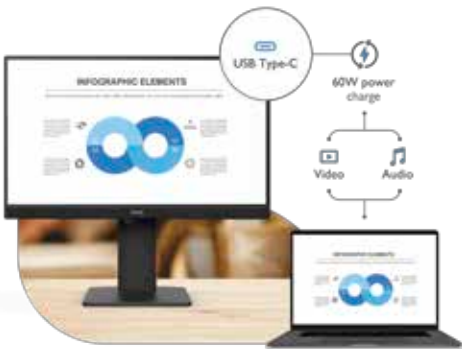

One Click for Clear Vocals

The built-in noise-cancellation microphone* filters ambient sound, making it great for office meetings even in a noisy environment, bringing out important vocal cues for coworkers and clients to hear you with clarity.