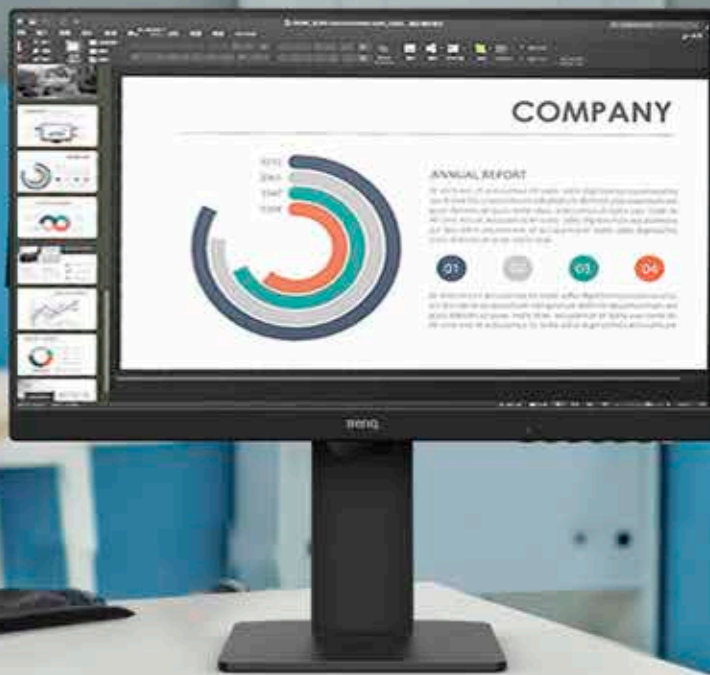

Premium Eye Care Monitor with USB Type-C connectivity, Power Delivery and Unique Coding mode

GW2485TC

24"