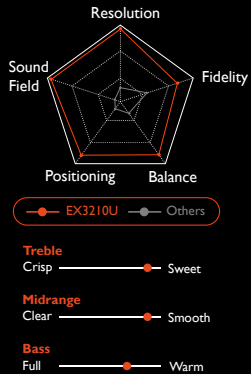

EXplore the Possibilities

You're in charge. Get ready to see, hear, and control your games like never before. Stunning 4K graphics, superior audio, and flawless performance set you up for limitless thrills. Together, you and EX3210U can be unstoppable.

EXpanded Immersion

Plan your next move. Scan the horizon for friends or foes, camouflaged traps or hidden treasure. EX3210U delivers detailed information with clear, vivid graphics and smooth, tear-free images.

HDMI

144Hz

1ms MPRT

AMD FreeSync Premium Pro

EXceptional Audio

Gaming audio advances the adventure and guides your actions. An upgraded sound system warns you of approaching enemy footsteps, simultaneously delivering crisp vocals and resonant background music. Plus, the noise-cancelling AI mic keeps you connected to your allies at all times.

EXtraordinary Design

Customize your settings to your preferences. Game seamlessly with native 4K graphics at up to 144Hz. Connect your peripherals via HDMI 2.1. We respect your preferences and empower you with selectable modes and performance enhancers. With MOBIUZ, you're ready to go in comfort and style!

BenQ MOBIUZ Gaming Monitor EX3210U