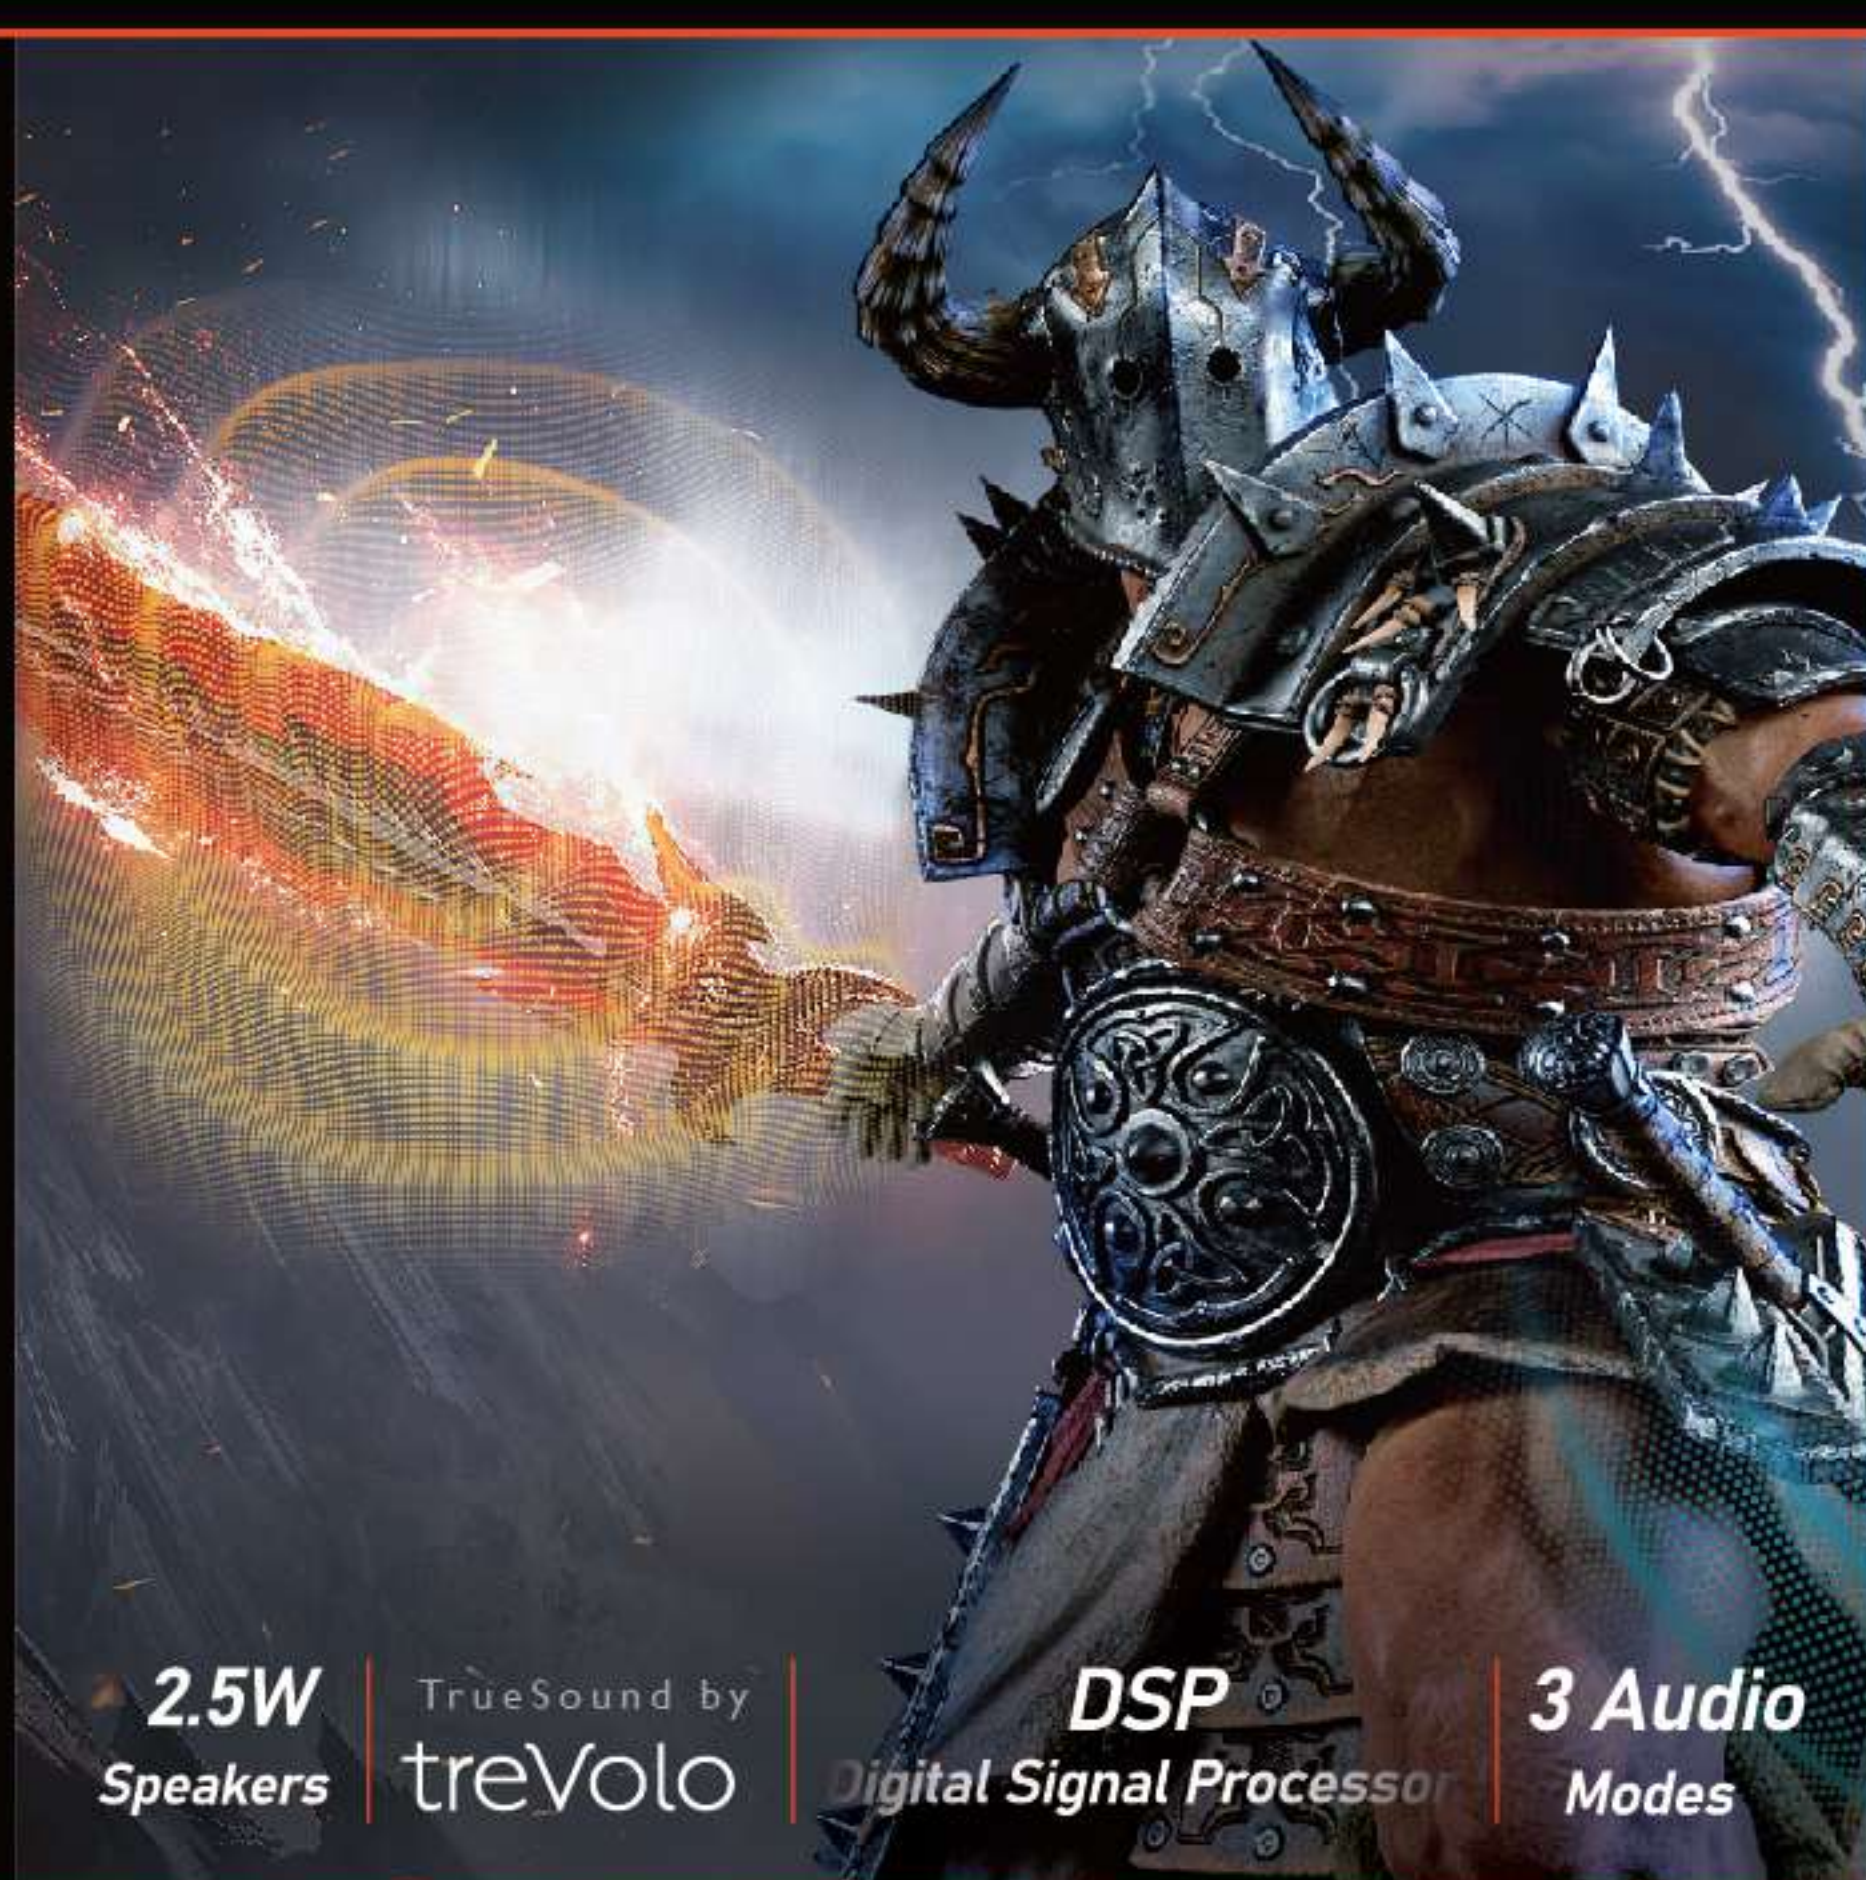

Geared for gaming

MOBIUZ is engineered to help you do what you do better. Enjoy better control and greater efficiency in the palm of your hand. Next time you pick up your game, you're ready to go in comfort and style! And you can game on with Eye-Care technology.

Because it matters