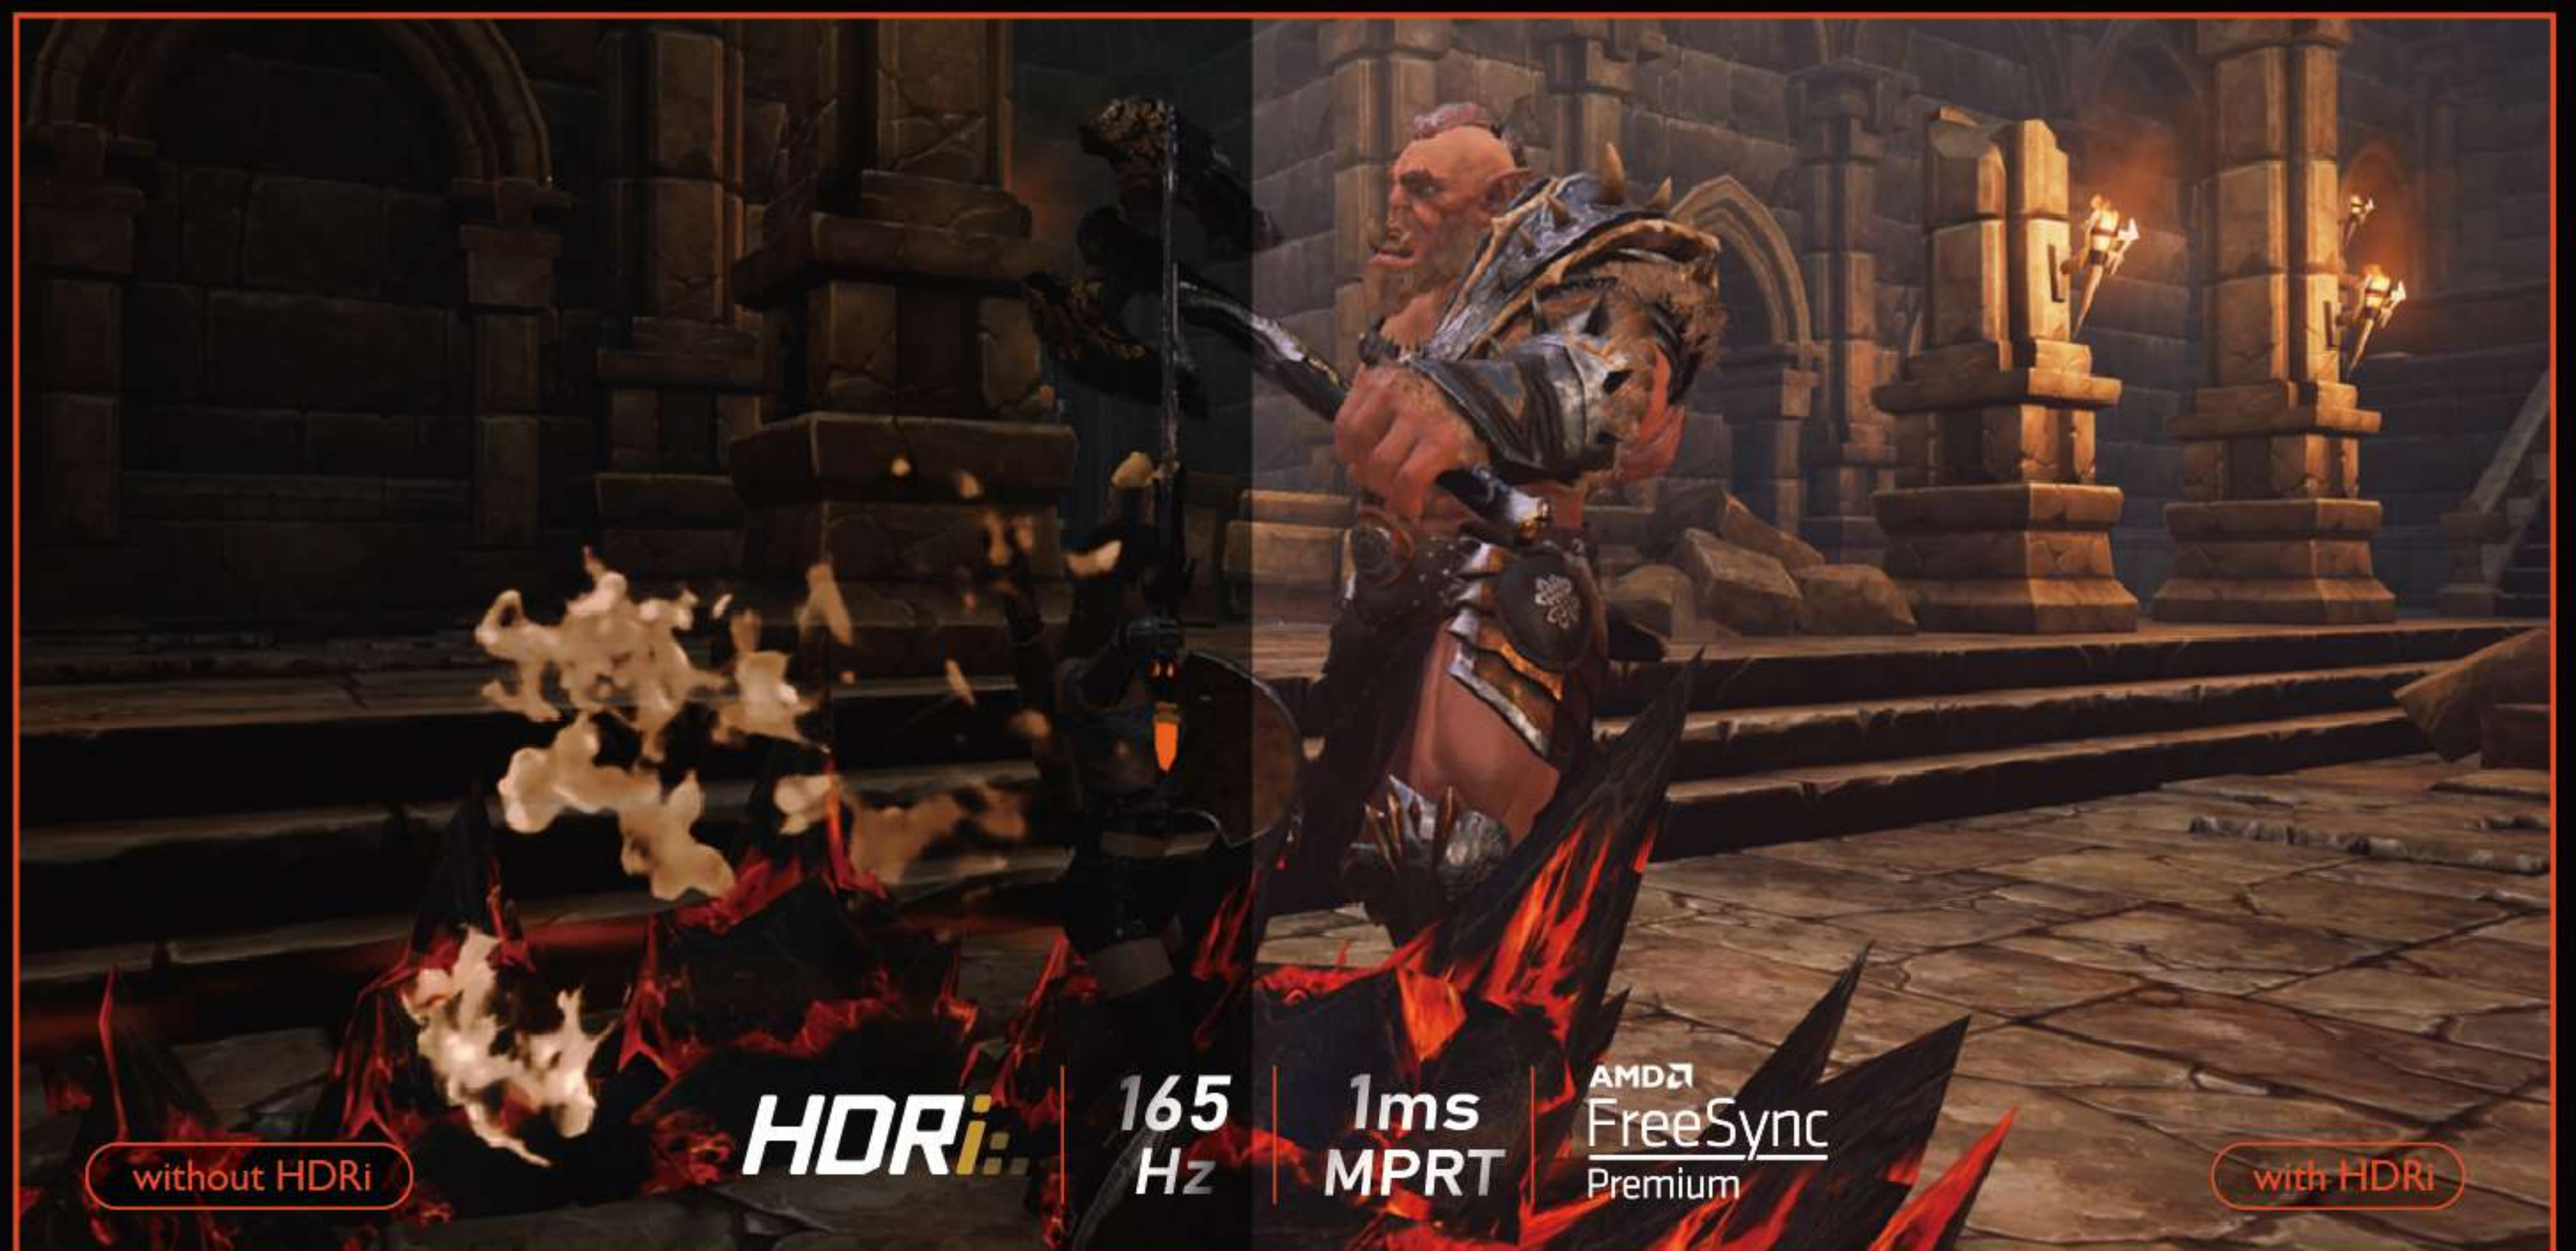

EXpanded Immersion: HDRi

Scan the horizon for upcoming hazards and hidden rewards, and exceptional EX240's clear, detailed display and smooth, tear-free images.