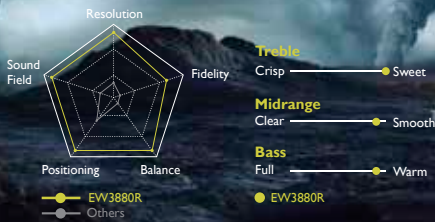

Premium Audio. Zero Clutter.