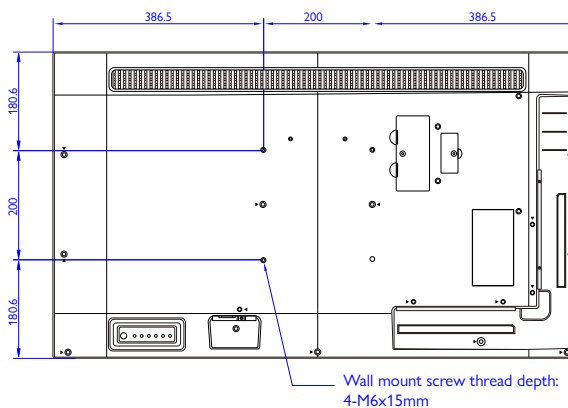

MODEL		ST4302S	ST5502S	
Panel	Screen Size	43"	55"	
	Resolution	UHD 3840 x 2160	UHD 3840 x 2160	
	Brightness (Typ.)	400 nits	400 nits	
	Contrast Ratio (Typ.)	1200: 1	1300: 1	
	Viewing Angle (H/V)	178 degree (H) / 178 degree (V)	178 degree (H) / 178 degree (V)	
	Response Time (G-t-G, ms)	8	8	
	Backlight Life (hrs)	30,000	30,000	
	Panel Surface	AG, Haze 1%	AG, Haze 3%	
	Operating Hour	18 hrs / 7 days	18 hrs / 7 days	
	Orientation	Landscape / Portrait	Landscape / Portrait	
Platform Solution	System Memory	3GB	3GB	
	Storage	16GB	16GB	
	OS	Android 8.0	Android 8.0	
Power	Power Supply	100V~240V, 50-60Hz	100V~240V, 50-60Hz	
	Power Consumption	Maximum (W/h)	150	185
		Typical (W/h)	110	134
		Standby Mode (W/h)	≤0.5W	≤0.5W
	AC Power Switch	Yes	Yes	
	Wake Up	VGA / HDMI	VGA / HDMI	
Environment	Operation Temperature	0°C ~ 40°C	0°C ~ 40°C	
	Operating Humidity	10% ~ 80% RH Non-Condensing	10% ~ 80% RH Non-Condensing	
	Energy Efficiency	Energy 8.0 Certified	Energy 8.0 Certified	
Connectivity	Input	VGA	x 1	x 1
		DVI	x 1	x 1
		HDMI	2.0 x 2	2.0 x 2
	USB	Type A	2.0 x 2	2.0 x 2
	RS232	Yes	Yes	
	LAN	Yes	Yes	
	Remote Controller	Yes	Yes	
Audio	Internal Speaker	10W x 2	10W x 2	
Mechanical	Dimension (mm)	Screen	973.0 x 561.2 x 63.5	1241.8 x 712.6 x 63.5
		Weight (kg)	Net Weight	10.7
		Gross Weight	14.3	22.0
	Bezel Width (mm)		13.9 / 13.9 / 13.9 / 13.9	13.9 / 13.9 / 13.9 / 13.9
	Wall Mounting (VESA) (Screw Type /Max. Length)		200 x 200 (4 holes); 4-M6 x 15L	400 x 400 (4 holes); 4-M6 x 15L
	OPS Slot	No	No	
Unique Software Support	Wireless Presentation	InstaShare	InstaShare	
	Media Content	X-Sign Broadcast	X-Sign Broadcast	

→ Specifications subject to change without notice. Please contact your local BenQ office for the full BenQ product range.

BenQ

INPUT AND OUTPUT TERMINALS

DIMENSIONS

ST4302S

*ST5502S