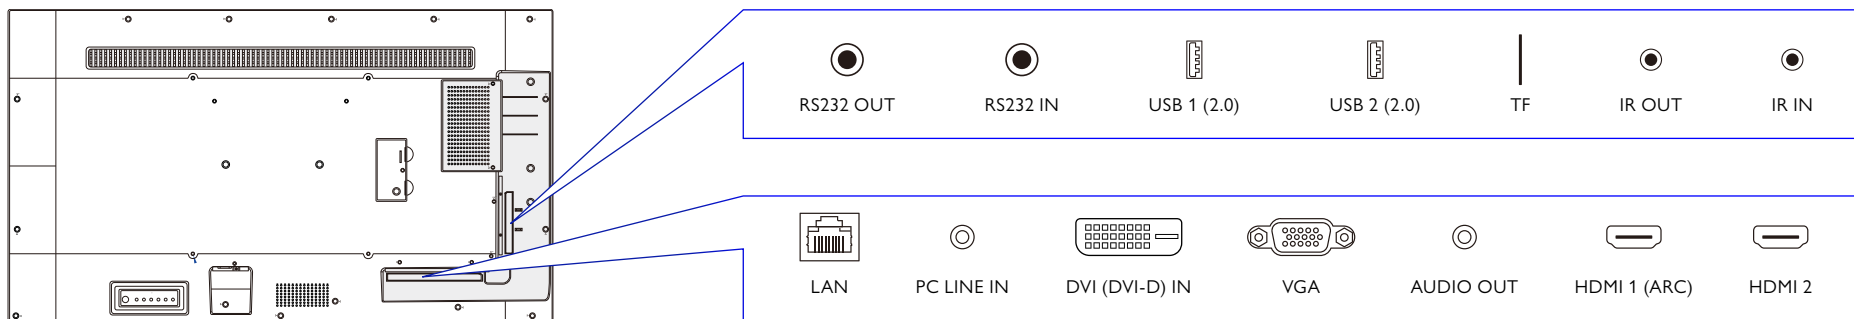

INPUT AND OUTPUT TERMINALS