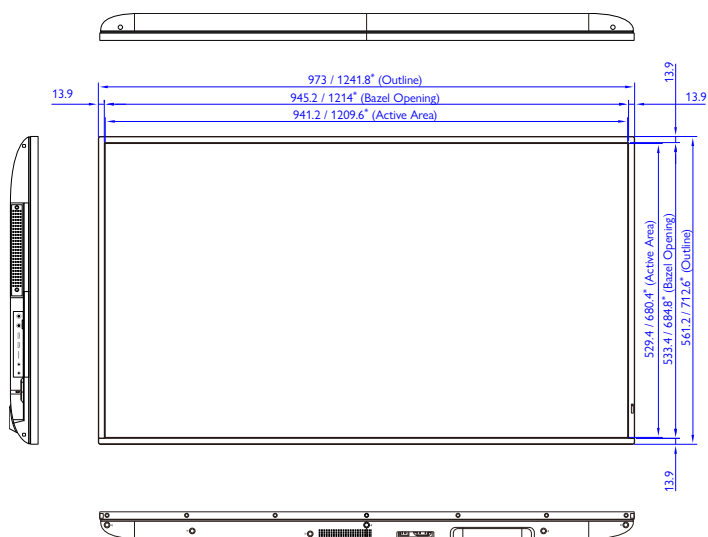

MODEL		ST4302S	ST5502S	
Panel	Screen Size	43"	55"	
	Resolution	UHD 3840 x 2160	UHD 3840 x 2160	
	Brightness (Typ.)	400 nits	400 nits	
	Contrast Ratio (Typ.)	1200: 1	1300: 1	
	Viewing Angle (H/V)	178 degree (H) / 178 degree (V)	178 degree (H) / 178 degree (V)	
	Response Time (G-t-G, ms)	8	8	
	Backlight Life (hrs)	30,000	30,000	
	Panel Surface	AG, Haze 1%	AG, Haze 3%	
	Operating Hour	18 hrs / 7 days	18 hrs / 7 days	
	Orientation	Landscape / Portrait	Landscape / Portrait	
Platform Solution	System Memory	3GB	3GB	
	Storage	16GB	16GB	
	OS	Android 8.0	Android 8.0	
Power	Power Supply	100V~240V, 50-60Hz	100V~240V, 50-60Hz	
	Power Consumption	Maximum (W/h)	150	185
		Typical (W/h)	110	134
		Standby Mode (W/h)	≤0.5W	≤0.5W
	AC Power Switch	Yes	Yes	
	Wake Up	VGA / HDMI	VGA / HDMI	
Environment	Operation Temperature	0°C ~ 40°C	0°C ~ 40°C	
	Operating Humidity	10% ~ 80% RH Non-Condensing	10% ~ 80% RH Non-Condensing	
	Energy Efficiency	Energy 8.0 Certified	Energy 8.0 Certified	
Connectivity	Input	VGA	x 1	x 1
		DVI	x 1	x 1
		HDMI	2.0 x 2	2.0 x 2
	USB	Type A	2.0 x 2	2.0 x 2
	RS232	Yes	Yes	
	LAN	Yes	Yes	
	Remote Controller	Yes	Yes	
Audio	Internal Speaker	10W x 2	10W x 2	
Mechanical	Dimension (mm)	Screen	973.0 x 561.2 x 63.5	1241.8 x 712.6 x 63.5
		Weight (kg)	Net Weight	10.7
		Gross Weight	14.3	22.0
	Bezel Width (mm)		13.9 / 13.9 / 13.9 / 13.9	13.9 / 13.9 / 13.9 / 13.9
	Wall Mounting (VESA) (Screw Type /Max. Length)		200 x 200 (4 holes); 4-M6 x 15L	400 x 400 (4 holes); 4-M6 x 15L
	OPS Slot	No	No	
Unique Software Support	Wireless Presentation	InstaShare	InstaShare	
	Media Content	X-Sign Broadcast	X-Sign Broadcast	

→ Specifications subject to change without notice. Please contact your local BenQ office for the full BenQ product range.

BenQ

INPUT AND OUTPUT TERMINALS

DIMENSIONS

ST4302S

*ST5502S