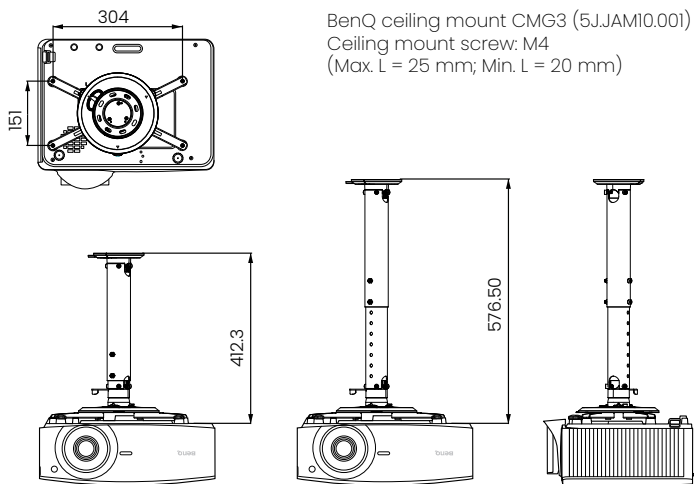

CEILING / WALL MOUNT CHART

All units in mm