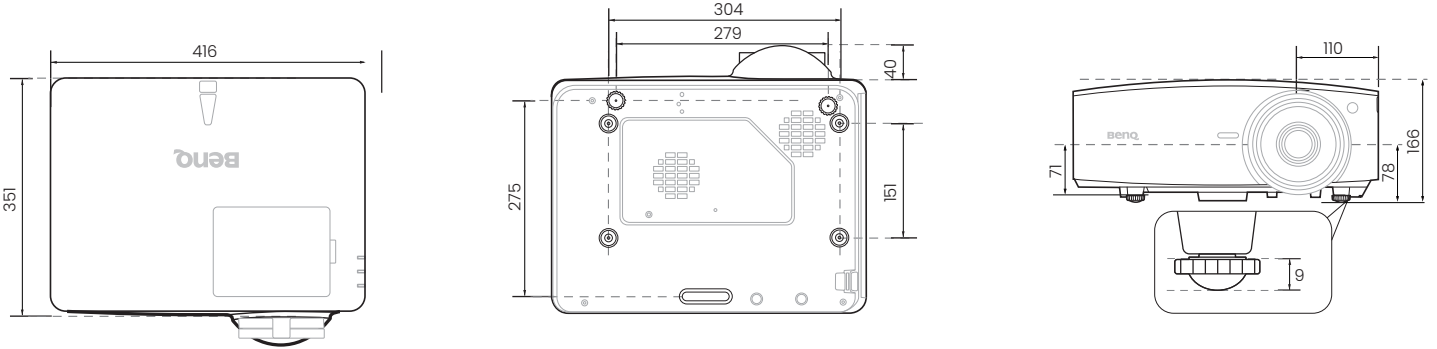

### DIMENSION AND WEIGHT

Product Dimensions (WxHxD)	416 x 166 x 351mm
Product Weight	7Kg ±200gr

# DIMENSIONS

# PROJECTION DIMENSIONS