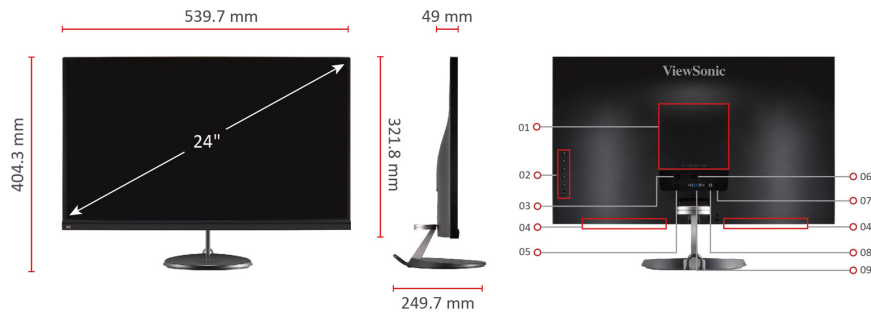

Product Description

Elevate your home entertainment to the next level with the ViewSonic VX2485-MHU. Featuring an award-winning design with a ringed, rotational swivel for clean movement and cable management. With a SuperClear® IPS panel and a sleek frameless design, the monitor provides a near-seamless viewing experience which is ideal for multi-monitor setups. The VX2485-MHU comes with a USB Type-C port for audio/video transmission and device charging up to 60W; it is also equipped with HDMI and VGA for flexible connectivity options. In addition, the monitor features AMD FreeSync™ which can virtually eliminate screen tearing and stuttering for fluid and smooth visuals. Included in the stand design are both swivel and tilt for a more comfortable viewing experience, while the TUV certificated low blue light and flicker free filter can minimize eye fatigue. Utilizing user friendly packaging offers a quick and easy out-of-the-box set-up.