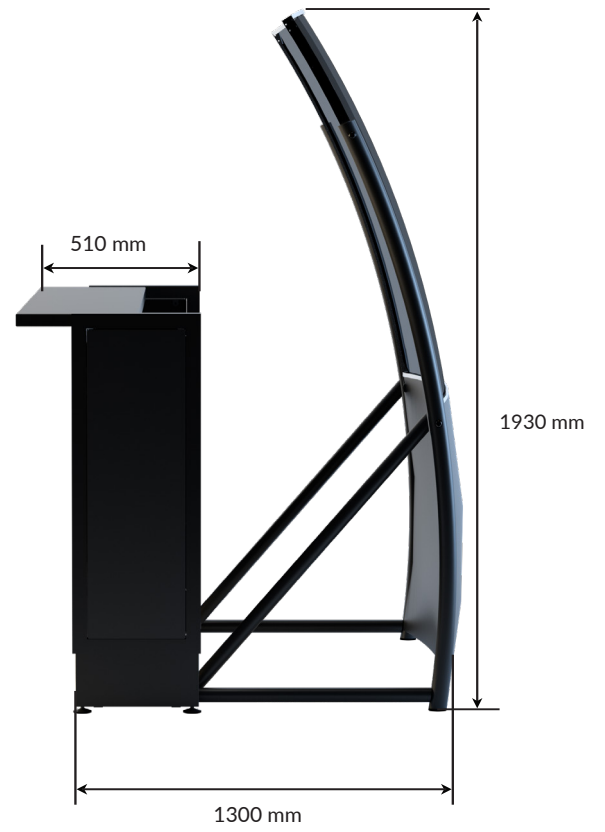

DeepFrameTM One

Factsheet
V.1.2 - 2018

REALFICTIONTM

DeepFrame One is a revolutionary new type of mixed reality display that enables digital content to appear as a hologram on top of reality seen through the lens. DeepFrame One is a window-like display that consists of a high-precision optical lens, built-in speakers, metal chassis and a 65" OLED screen for reflecting the digital content through the optical lens. Spectators can collectively experience lifelike animations, video or live film projected to appear as a hologram in the real world behind the display. **DeepFrame One comes in 2 sturdy flight cases built for repeated transport.**

ADJUSTING THE SIZE OF THE HOLOGRAM

By adjusting the distance between the OLED screen and optical lens, you can control the size (magnification) of your hologram and also the distance it appears in. The metal chassis for DeepFrame One has a built-in sliding system for easily adjusting the distance. Furthermore, the optical lens can be tilted to position the hologram exactly.

MEASUREMENTS

Display assembled

W x H x D: 1566 x 1930 x 1300 mm

Weight: 130 kg

Freight measurements

Flight case

The DeepFrame flight cases are the optimal way of transporting your display, as they offer the best safety and protection for repeated transport and storage in different locations.

Deepframe One Optic lens flight case

W x D x H = 810mm x 2030 mm x 1590 mm

Weight: TBD

DeepFrame One housing flight case

W x D x H = 810mm x 1680 mm x 1330 mm

Weight: TBD

PACKAGE CONTENT

- DeepFrame optical lens.
- 2 x flight cases
- Metal chassis w. OLED mount
- Speaker system module w. 2 x 10 watt.
- 4K OLED screen
- Bright sign edia player