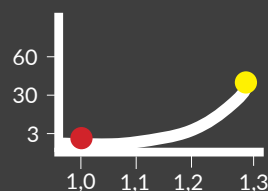

DeepFrameTM One

Factsheet
V.1.2 - 2018

REALFICTIONTM

DeepFrame One is a revolutionary new type of mixed reality display that enables digital content to appear as a hologram on top of reality seen through the lens. DeepFrame One is a window-like display that consists of a high-precision optical lens, built-in speakers, metal chassis and a 65" OLED screen for reflecting the digital content through the optical lens. Spectators can collectively experience lifelike animations, video or live film projected to appear as a hologram in the real world behind the display. **DeepFrame One comes in 2 sturdy flight cases built for repeated transport.**

ADJUSTING THE SIZE OF THE HOLOGRAM

By adjusting the distance between the OLED screen and optical lens, you can control the size (magnification) of your hologram and also the distance it appears in. The metal chassis for DeepFrame One has a built-in sliding system for easily adjusting the distance. Furthermore, the optical lens can be tilted to position the hologram exactly.

DeepFrame One has a minimum distance between the OLED screen and optical lens of 1050mm (~3 ft 5 in), and a maximum of 1300 mm ~4 ft 3 in).

Beware that in many cases you only have to adjust the distance between the screen and DeepFrame very slightly, in order to change the size and distance.

EXAMPLES OF A VIRTUAL IMAGE BEING MAGNIFIED THROUGH DEEPFRAME

1.0 meter monitor distance:
3.5x magnification = virtual image distance 3,5 meter

1.3 meter monitor distance:
14x magnification = virtual image distance 18,2 meter