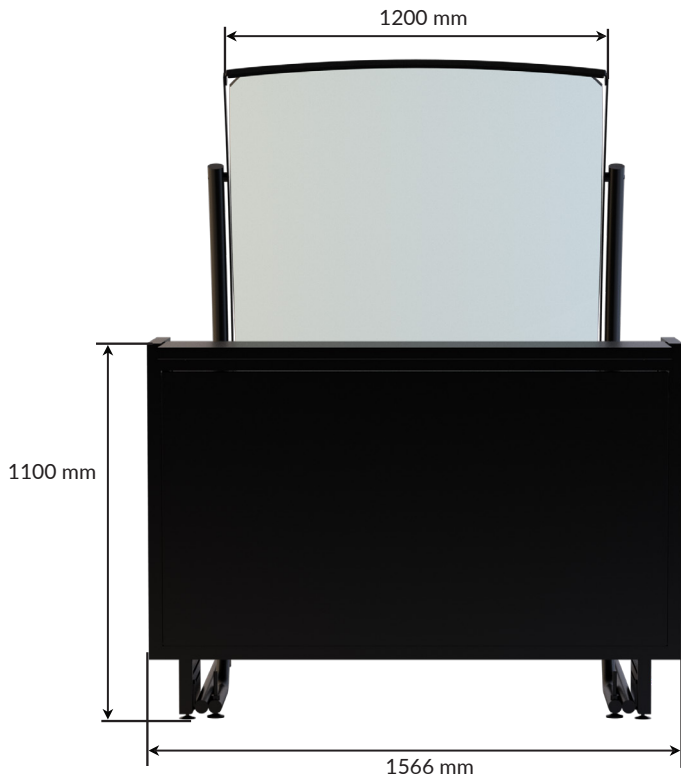

DeepFrameTM One

Factsheet
V.1.2 - 2018

REALFICTIONTM

DeepFrame One is a revolutionary new type of mixed reality display that enables digital content to appear as a hologram on top of reality seen through the lens. DeepFrame One is a window-like display that consists of a high-precision optical lens, built-in speakers, metal chassis and a 65" OLED screen for reflecting the digital content through the optical lens. Spectators can collectively experience lifelike animations, video or live film projected to appear as a hologram in the real world behind the display. **DeepFrame One comes in 2 sturdy flight cases built for repeated transport.**

SPECIFICATIONS

Power input	100-240V, 50-60 Hz
Materials	High-precision glass optical lens with a powder-coated metal frame Powder coated metal chassis. Speaker system made of wood and textile.
Resolution	3840x2160x60p or 4096x2160x60p
Content	H.265 (HEVC) file
Sound out	Built-in sound
Video Input	Content plays from SD-card HDMI input for real-time and interactivity features

MEASUREMENTS

Display assembled

W x H x D: 1566 x 1930 x 1300 mm

Weight: 130 kg

Freight measurements

Flight case

The DeepFrame flight cases are the optimal way of transporting your display, as they offer the best safety and protection for repeated transport and storage in different locations.

Deepframe One Optic lens flight case

W x D x H = 810mm x 2030 mm x 1590 mm

Weight: TBD

DeepFrame One housing flight case

W x D x H = 810mm x 1680 mm x 1330 mm

Weight: TBD

PACKAGE CONTENT

- DeepFrame optical lens.
- 2 x flight cases
- Metal chassis w. OLED mount
- Speaker system module w. 2 x 10 watt.
- 4K OLED screen
- Bright sign edia player