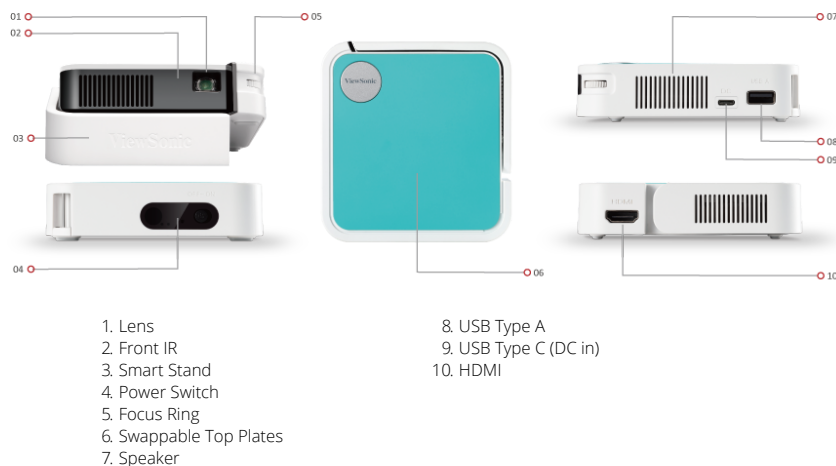

## Key Features

- Smart stand design allows ceiling projection
- Swappable plates to suit your mood
- Integrated JBL speakers for great sound
- Built-in battery for endless fun anywhere
- Smart Wi-Fi and Bluetooth connectivity

## Product Description

The ViewSonic M1 mini Plus is a smart pocket cinema which delivers convenient audiovisual entertainment anywhere. With the light weight, ultra-mini size and swappable colored top plate, it serves as a personal pocket cinema for your everyday life. The built-in battery, JBL speaker, and the ability to be charged by a power bank, allows for easy outdoor or on the go use. The adjustable stand offers flexible projection angles that can satisfy many viewing needs - even ceiling projection. More fun can be accessed with Wi-Fi and Bluetooth connectivity - wireless casting from smart devices, built-in content streaming, and audio amplification.

**CONTROL****OTHERS**

Power Supply Voltage:	Power adaptor: , USB Type C, Input: 5V/4A, , Battery: , 5000mAh 3.7V, (1.4hrs@Normal, 1.5hrs@Eco)
Power Consumption:	Normal: 20W , Standby: <0.5W
Operating Temperature:	0~40°C
Net Weight:	0.28Kg
Dimensions (WxDxH) with Adjustment Foot:	110x104x27mm
OSD Language:	English, French, Spanish, Thai, Korean, German, Italian, Russian, Swedish, Dutch, Polish, Czech, T-Chinese, S-Chinese, Japanese, Turkish, Portuguese, Finnish, Indonesian, India, Arabic, Vietnamese, Greek, Total 23 languages